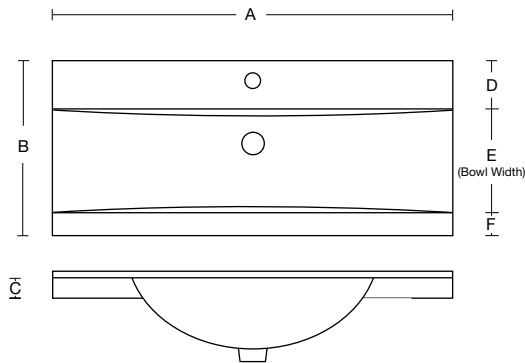

# CLEVER BASIN CERAMIC CONSOLE BASIN

Clever						
Description	A	B	C	D	E	F
Clever Counter	515	390	15	105	235	50
Clever 500	500	390	40	110	230	50
Clever 600	600	390	40	110	230	50
Clever 700	700	390	40	110	230	50
Clever 800	800	390	40	110	230	50
Clever 900	900	390	40	110	230	50

Standard Tap Size	35 mm
Standard Waste Size	32 mm
Basin Depth	140 mm
Depth to Overflow	100 mm

All dimensions are in millimetres nominal. 06/12