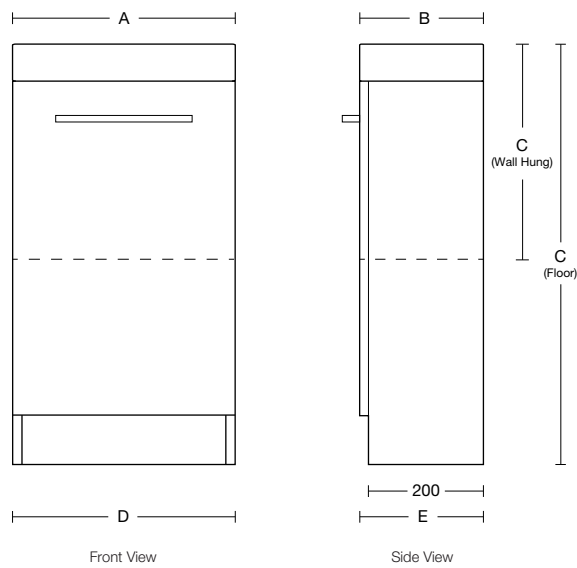

ELI

Eli					
Description	A	B	C	D	E
Eli Wall 400 1d L/H,R/H	400	220	440	396	215
Eli Floor 400 1d L/H,R/H	400	220	840	396	215

All dimensions are in millimetres nominal. 06/12