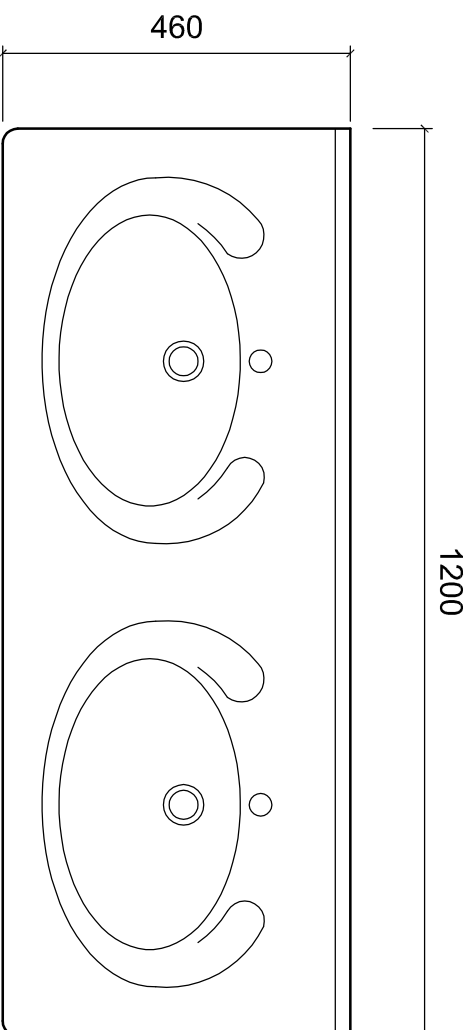

MONO DOUBLE BOWL

Code: 08401

Contact:

2 Enterprise Drive (off Corban Avenue),
Henderson,
Auckland,
NEW ZEALAND

Phone: 64 (9) 837-4276

Fax: 64 (9) 837-4325

Email: info@stmichel.co.nz

Website: www.stmichel.co.nz

Drawing Title

MONO_DB_08401

Note:

Xref's Attached:

File Name:	Scale at A4:
MONO_DB.DWG	1:10
Date Drawn:	Job No:
April 2008	
Drawn By:	Revision:
NS	A