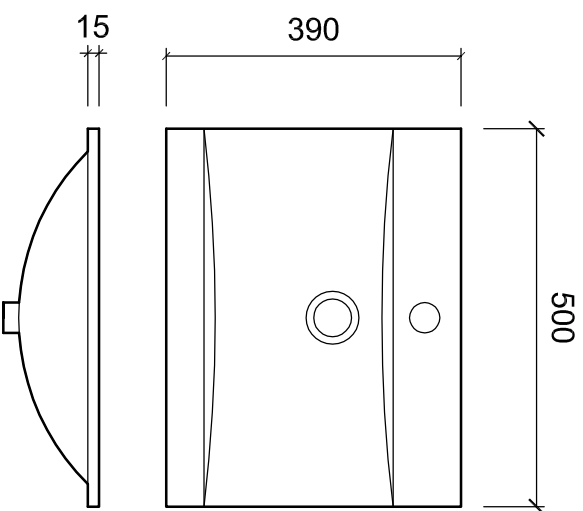

CLEVER COUNTER BASIN

Code: 21401

Contact:

2 Enterprise Drive (off Corban Avenue),
Henderson,
Auckland,
NEW ZEALAND

Phone: 64 (9) 837-4276

Fax: 64 (9) 837-4325

Email: info@stmichel.co.nz

Website: www.stmichel.co.nz

Drawing Title

**CLEVER_COUNTER_BASIN
21401**

Note:

Xrefs Attached:

File Name:	CLEVER COUNTER BASIN.DWG	Scale at Plot:	1:10

Date Drawn:	April 2008	Job No:	

Drawn By:	NS	Revision:	A