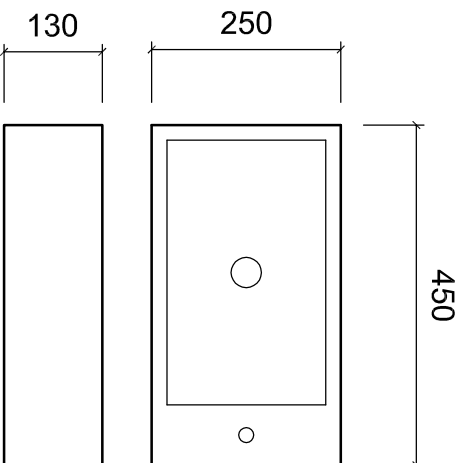

ELI BASIN

Right Hand
Code: 18701

Left Hand
Code: 18801

ELI REVERSIBLE

Right Hand
Code: 18601

Left Hand

COMPANY

st:michel
BATHROOMWARE

Xrefs Attached:

File Name: ELI.DWG Scale at A4:

1:10

Date Drawn:

April 2008

Job No:

Drawn By:

MS