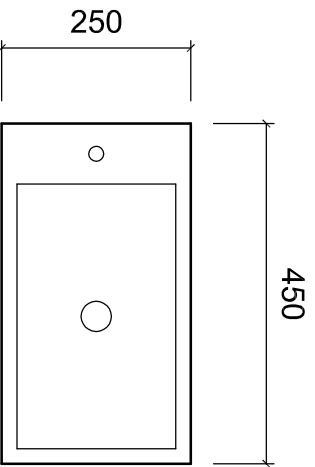

ELI BASIN

Right Hand
Code: 18701

Left Hand
Code: 18801

ELI REVERSIBLE

Right Hand
Code: 18601

Left Hand

COMPANY

st:michel
BATHROOMWARE

Xrefs Attached:

File Name: ELI.DWG Scale at A4:

1:10

Date Drawn:

April 2008

Job No:

Drawn By:

MS