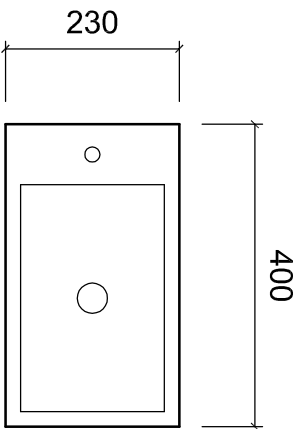

ELI BASIN

Right Hand
Code: 18701

Left Hand
Code: 18801

ELI REVERSIBLE

Right Hand
Code: 18601

Left Hand

COMPANY

st:michel
BATHROOMWARE

Xrefs Attached:

File Name: ELI.DWG Scale at A4:

1:10

Date Drawn:

April 2008

Job No:

Drawn By:

MS