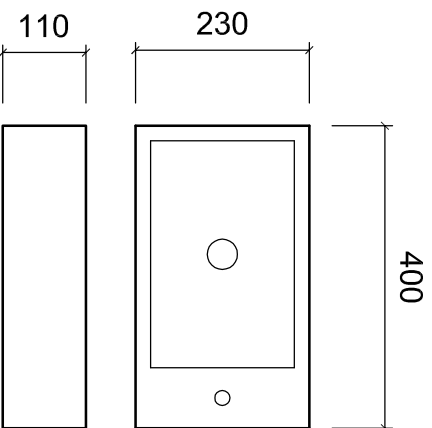

ELI BASIN

Right Hand
Code: 18701

Left Hand
Code: 18801

ELI REVERSIBLE

Right Hand
Code: 18601

Left Hand

COMPANY

st:michel
BATHROOMWARE

Xrefs Attached:

File Name: ELI.DWG Scale at A4:

1:10

Date Drawn:

April 2008

Job No:

Drawn By:

MS