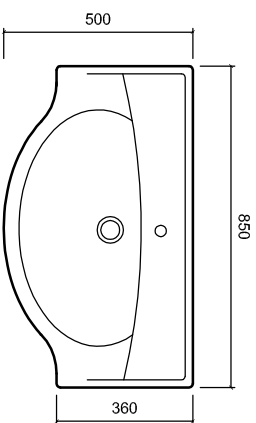

# HOLA FORMA

Code: 23001

Code: 23101

Code: 23101

Code: 23401

Code: 23201

Contact:  
2 Enterprise Drive (off Corban Avenue),  
Henderson,  
Auckland,  
NEW ZEALAND

Phone: 64 (9) 837-4276

Note:

Code Attached	File Name	Scale	AT
	HOLA_FORMA.DWG	1:20	
	Date Drawn:		Job No.
	March 2008		
	Drawn By:		Revision:
	NG		A