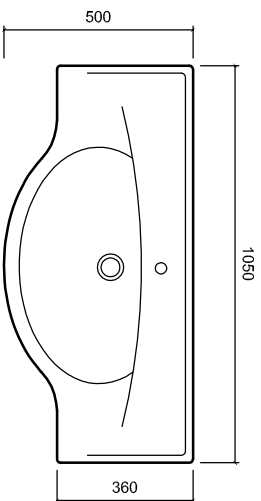

# HOLA FORMA

Code: 23001

Code: 23101

Code: 23101

Code: 23401

Code: 23201

Contact:  
2 Enterprise Drive (off Corban Avenue),  
Henderson,  
Auckland,  
NEW ZEALAND

Phone: 64 (9) 837-4276

Note:

Code Attached	File Name	Scale	AT
	HOLA_FORMA.DWG	1:20	
	Date Drawn:		Job No.
	March 2008		
	Drawn By:		Revision:
	NG		A