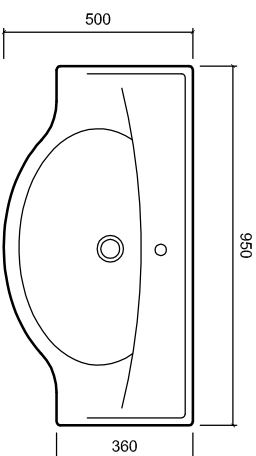

# HOLA FORMA

Code: 23001

Code: 23101

Code: 23101

Code: 23401

Code: 23201

Contact:  
2 Enterprise Drive (off Corban Avenue),  
Henderson,  
Auckland,  
NEW ZEALAND

Phone: 64 (9) 837-4276

Note:

Code Attached	File Name	Scale	AT
	HOLA_FORMA.DWG	1:20	
	Date Drawn:		Job No.
	March 2008		
	Drawn By:		Revision:
	NG		A