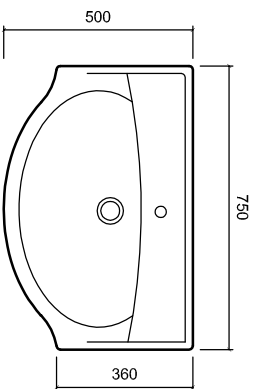

# HOLA FORMA

Code: 23001

Code: 23101

Code: 23101

Code: 23401

Code: 23201

Contact:  
2 Enterprise Drive (off Corban Avenue),  
Henderson,  
Auckland,  
NEW ZEALAND

Phone: 64 (9) 837-4276

Note:

Code Attached	File Name	Scale	AT
	HOLA_FORMA.DWG	1:20	
	Date Drawn:		Job No.
	March 2008		
	Drawn By:		Revision:
	NG		A