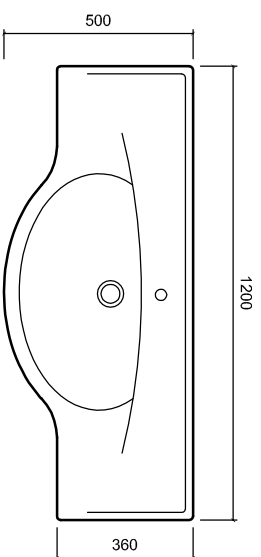

# HOLA FORMA

Code: 23001

Code: 23101

Code: 23101

Code: 23401

Code: 23201

Contact:  
2 Enterprise Drive (off Corban Avenue),  
Henderson,  
Auckland,  
NEW ZEALAND

Phone: 64 (9) 837-4276

Note:

Code Attached	File Name	Scale	AT
	HOLA_FORMA.DWG	1:20	
	Date Drawn:		Job No.
	March 2008		
	Drawn By:		Revision:
	NG		A