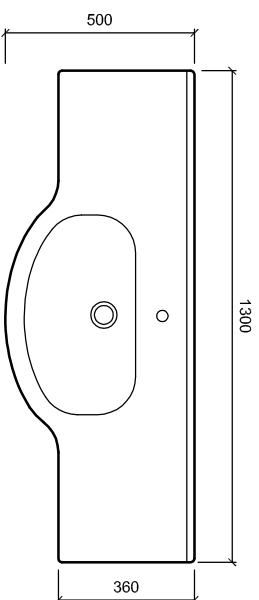

# PIANI

Code: 24401

Code: 24501

Code: 24601

Code: 24701

Code: 24901

**Contact:**

2 Enterprise Drive (off Corban Avenue),  
Henderson,  
Auckland,  
NEW ZEALAND

**Drawing Title:**

- PIANI\_24401
- PIANI\_24501
- PIANI\_24601
- PIANI\_24701
- PIANI\_24901

**Note:**

**Xrefs Attached:**

| File Name:  | Scale:    |
|-------------|-----------|
| PIANI.DWG   | at A1     |
| Date Drawn: | 1:20      |
| March 2008  |           |
| Drawn By:   | Job No.   |
| NS          |           |
|             | Revision: |
|             | A         |