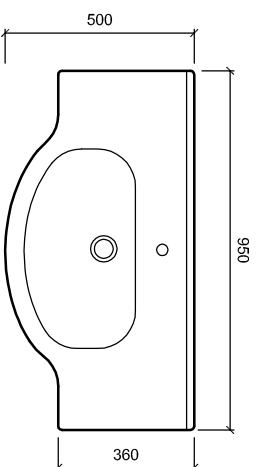

# PIANI

Code: 24401

Code: 24501

Code: 24601

Code: 24701

Code: 24901

**Contact:**

2 Enterprise Drive (off Corban Avenue),  
Henderson,  
Auckland,  
NEW ZEALAND

**Drawing Title:**

- PIANI\_24401
- PIANI\_24501
- PIANI\_24601
- PIANI\_24701
- PIANI\_24901

**Note:**

**Xrefs Attached:**

| File Name:  | Scale:    |
|-------------|-----------|
| PIANI.DWG   | at A1     |
| Date Drawn: | 1:20      |
| March 2008  |           |
| Drawn By:   | Job No.   |
| NS          |           |
|             | Revision: |
|             | A         |