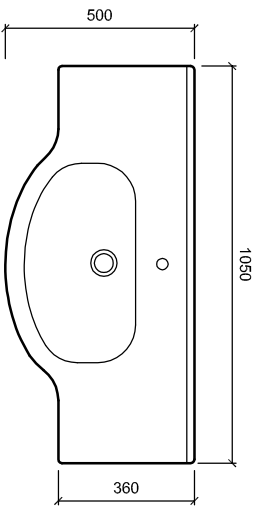

# PIANI

Code: 24401

Code: 24501

Code: 24601

Code: 24701

Code: 24901

**Contact:**

2 Enterprise Drive (off Corban Avenue),  
Henderson,  
Auckland,  
NEW ZEALAND

**Drawing Title:**

- PIANI\_24401
- PIANI\_24501
- PIANI\_24601
- PIANI\_24701
- PIANI\_24901

**Note:**

**Xrefs Attached:**

| File Name:  | Scale:    |
|-------------|-----------|
| PIANI.DWG   | at A1     |
| Date Drawn: | 1:20      |
| March 2008  |           |
| Drawn By:   | Job No.   |
| NS          |           |
|             | Revision: |
|             | A         |