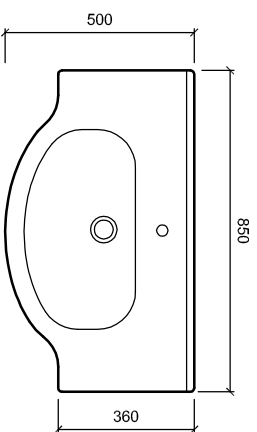

# PIANI

Code: 24401

Code: 24501

Code: 24601

Code: 24701

Code: 24901

**Contact:**

2 Enterprise Drive (off Corban Avenue),  
Henderson,  
Auckland,  
NEW ZEALAND

**Drawing Title:**

- PIANI\_24401
- PIANI\_24501
- PIANI\_24601
- PIANI\_24701
- PIANI\_24901

**Note:**

**Xrefs Attached:**

| File Name:  | Scale:    |
|-------------|-----------|
| PIANI.DWG   | at A1     |
| Date Drawn: | 1:20      |
| March 2008  |           |
| Drawn By:   | Job No.   |
| NS          |           |
|             | Revision: |
|             | A         |