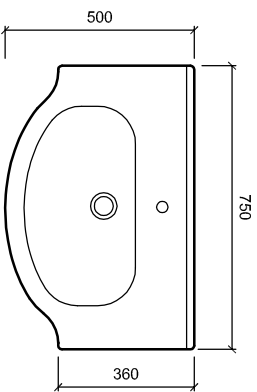

PIANI

Code: 24401