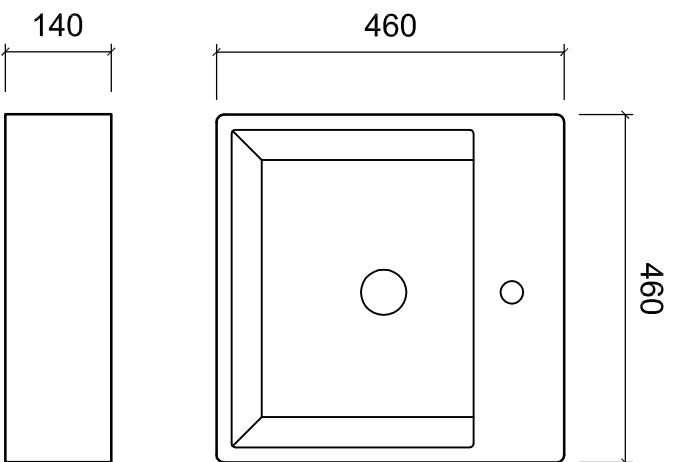

ROY

Code: 19001

Contact:

2 Enterprise Drive (off Corban Avenue),
Henderson,
Auckland,
NEW ZEALAND

Phone: 64 (9) 837-4276

Fax: 64 (9) 837-4325

Email: info@stmichel.co.nz

Website: www.stmichel.co.nz

Drawing Title

ROY_19001

Note:

Xref's Attached:

File Name:	Scale at Plot:
ROY.DWG	1:10
Date Drawn:	Job No:
March 2008	
Drawn By:	Revision:
NS	A