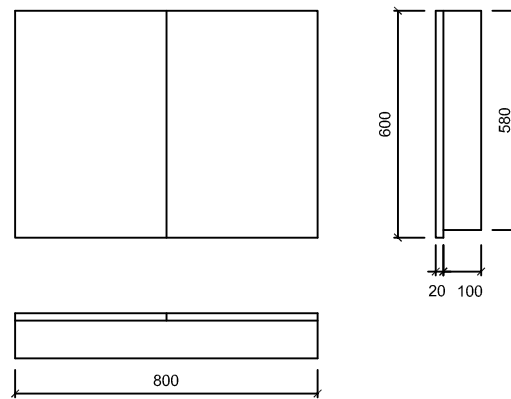

TESSA MIRROR
CABINET 800

COMPANY

st.michel
BATHROOMWARE

Contact:

2 Enterprise Drive (off Corban Avenue),
Henderson,
Auckland,
NEW ZEALAND

Phone: 64 (9) 837-4276

Fax: 64 (9) 837-4325

Email: info@stmichel.co.nz

Website: www.stmichel.co.nz

Drawing Title:

TESSA_400
TESSA_800

Note:

Xrefs Attached:	File Name:	Scale at A4:
	MIRRORS.DWG	1:20
	Date Drawn:	Job No:
	July 2008	
	Drawn By:	Revision:
	NG	A