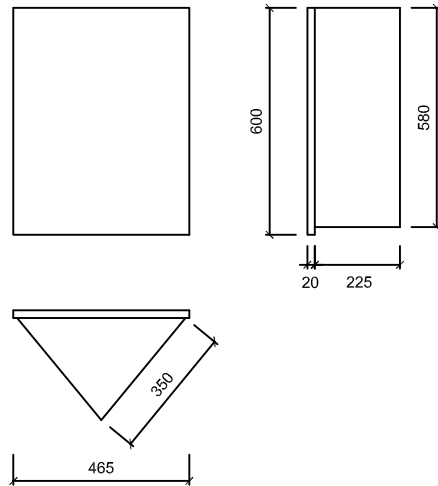

TESSA MIRROR CORNER CABINET

COMPANY

st.michel
BATHROOMWARE

Contact:

2 Enterprise Drive (off Corban Avenue),
Henderson,
Auckland,
NEW ZEALAND

Phone: 64 (9) 837-4276

Fax: 64 (9) 837-4325

Email: info@stmichel.co.nz

Website: www.stmichel.co.nz

Drawing Title:

TESSA_CORNER

Note:

Xref's Attached:	File Name: MIRRORS.DWG	Scale of A4: 1:20
	Date Drawn: July 2008	Job No:
	Drawn By: NG	Revision: A