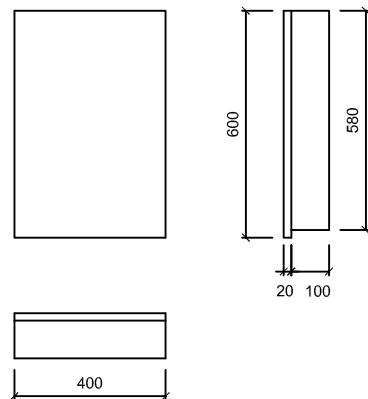

TESSA MIRROR
CABINET 400