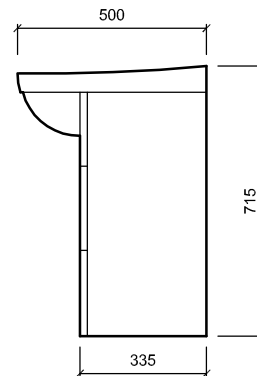

ISHKA WALL 1050

COMPANY

Contact:

2 Enterprise Drive (off Corban Avenue),
Henderson,
Auckland,
NEW ZEALAND

Phone: 64 (9) 837-4276

Fax: 64 (9) 837-4325

Email: info@stmichel.co.nz

Website: www.stmichel.co.nz

Drawing Title:

ISHKA_WALL_1050

Note:

Ishka Wall 1050 with zeus, hola forma (standard),
domus, plant.
White and Woodgrain available.

Xrefs Attached:	File Name:	Scale at A4:
	ISHKA.DWG	1:20
	Date Drawn:	Job No:
	June 2008	
Drawn By:	Revision:	
NG	A