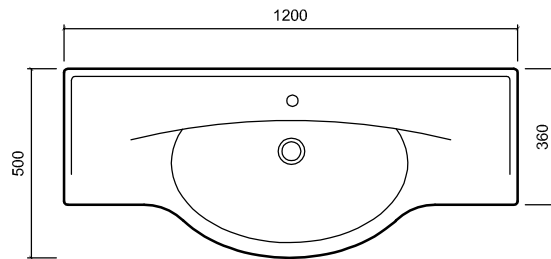

ISHKA FLOOR/LEGS 1200

COMPANY

st.michel
BATHROOMWARE

Contact:

2 Enterprise Drive (off Corban Avenue),
Henderson,
Auckland,
NEW ZEALAND

Phone: 64 (9) 837-4276

Fax: 64 (9) 837-4325

Email: info@stmichel.co.nz

Website: www.stmichel.co.nz

Drawing Title:

ISHKA_F/L_1200

Note:

Ishka Floor/Legs 1200 with zeus, hola forma
(standard), domus, pianl.
White and Woodgrain available.

Xrefs Attached:	File Name:	Scale at A4:
	ISHKA.DWG	1:20
	Date Drawn:	Job No:
	June 2008	
Drawn By:	Revision:	
NG		A