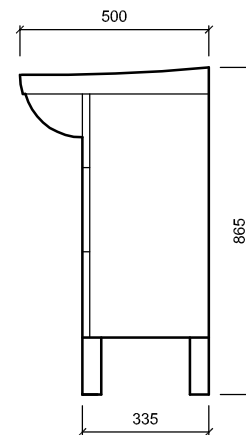

ISHKA FLOOR/LEGS 1200

COMPANY

st.michel
BATHROOMWARE

Contact:

2 Enterprise Drive (off Corban Avenue),
Henderson,
Auckland,
NEW ZEALAND

Phone: 64 (9) 837-4276

Fax: 64 (9) 837-4325

Email: info@stmichel.co.nz

Website: www.stmichel.co.nz

Drawing Title:

ISHKA_F/L_1200

Note:

Ishka Floor/Legs 1200 with zeus, hola forma
(standard), domus, pianl.
White and Woodgrain available.

Xrefs Attached:	File Name:	Scale at A4:
	ISHKA.DWG	1:20
	Date Drawn:	Job No:
	June 2008	
Drawn By:	Revision:	
NG		A