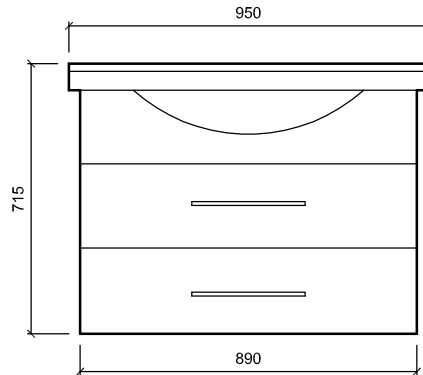

ISHKA WALL 950

COMPANY

st.michel
BATHROOMWARE

Contact:

2 Enterprise Drive (off Corban Avenue),
Henderson,
Auckland,
NEW ZEALAND

Phone:

64 (9) 837-4276

Fax:

64 (9) 837-4325

Email:

info@stmichel.co.nz

Website:

www.stmichel.co.nz

Drawing Title:

ISHKA_WALL_950

Note:

Ishka Wall 950 with zeus, hola forma (standard),
domus, plant.
White and Woodgrain available.

Xrefs Attached:

File Name:

ISHKA.DWG

Scale at A4:

1:20

Date Drawn:

June 2008

Job No:

Drawn By:

NG

Revision:

A