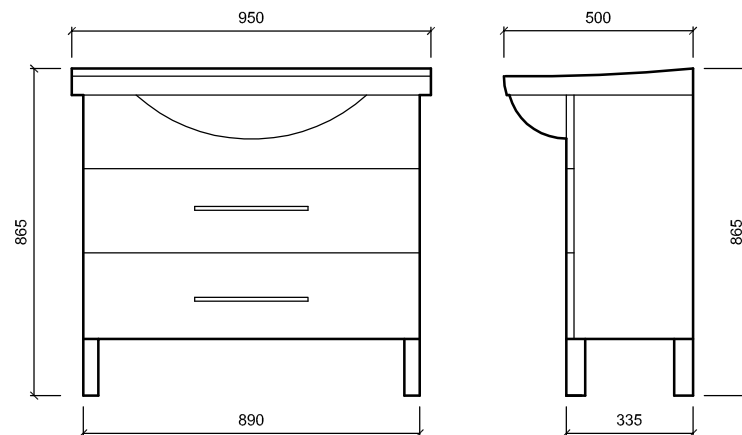

ISHKA FLOOR/LEGS 950

COMPANY

st.michel
BATHROOMWARE

Contact:

2 Enterprise Drive (off Corban Avenue),
Henderson,
Auckland,
NEW ZEALAND

Phone: 64 (9) 837-4276

Fax: 64 (9) 837-4325

Email: info@stmichel.co.nz

Website: www.stmichel.co.nz

Drawing Title

ISHKA_F/L_950

Note:

Ishka Floor/Legs 950 with zeus, hola forma
(standard), domus, plant.
White and Woodgrain available.

Xrefs Attached:	File Name:	Scale at A4:
	ISHKA.DWG	1:20
	Date Drawn:	Job No:
	June 2008	
Drawn By:	Revision:	
NG	A