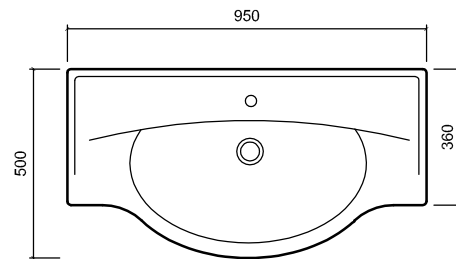

ISHKA FLOOR/LEGS 950

COMPANY

st.michel
BATHROOMWARE

Contact:

2 Enterprise Drive (off Corban Avenue),
Henderson,
Auckland,
NEW ZEALAND

Phone: 64 (9) 837-4276

Fax: 64 (9) 837-4325

Email: info@stmichel.co.nz

Website: www.stmichel.co.nz

Drawing Title

ISHKA_F/L_950

Note:

Ishka Floor/Legs 950 with zeus, hola forma
(standard), domus, plant.
White and Woodgrain available.

Xrefs Attached:	File Name:	Scale at A4:
	ISHKA.DWG	1:20
	Date Drawn:	Job No:
	June 2008	
Drawn By:	Revision:	
NG	A