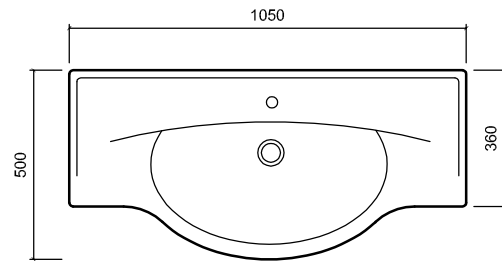

Job No:

Drawn By:

NG

Revision:

A

ISHKA FLOOR/LEGS 1050

COMPANY

st.michel
BATHROOMWARE