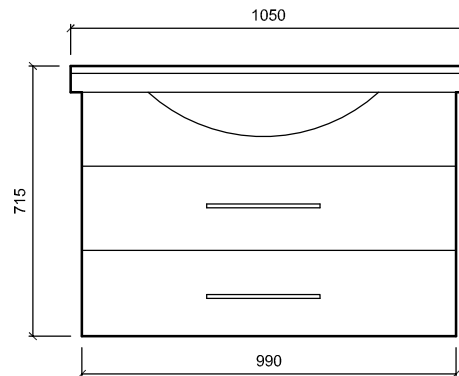

ISHKA WALL 1050

COMPANY

Contact:

2 Enterprise Drive (off Corban Avenue),
Henderson,
Auckland,
NEW ZEALAND

Phone: 64 (9) 837-4276

Fax: 64 (9) 837-4325

Email: info@stmichel.co.nz

Website: www.stmichel.co.nz

Drawing Title:

ISHKA_WALL_1050

Note:

Ishka Wall 1050 with zeus, hola forma (standard),
domus, plant.
White and Woodgrain available.

Xrefs Attached:	File Name:	Scale at A4:
	ISHKA.DWG	1:20
	Date Drawn:	Job No:
	June 2008	
Drawn By:	Revision:	
NG	A