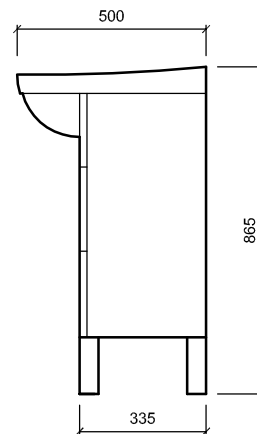

Job No:

Drawn By:

NG

Revision:

A

ISHKA FLOOR/LEGS 1050

COMPANY

st.michel
BATHROOMWARE