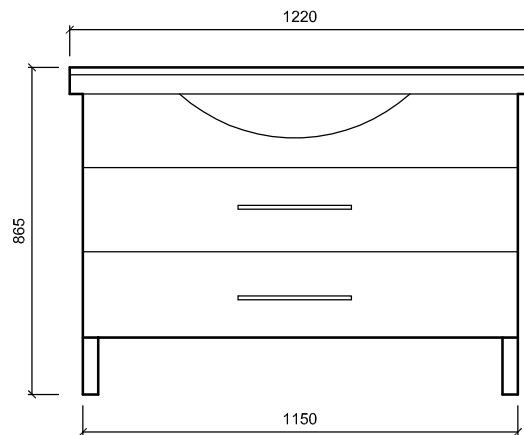

ISHKA FLOOR/LEGS 1200

COMPANY

st.michel
BATHROOMWARE

Contact:

2 Enterprise Drive (off Corban Avenue),
Henderson,
Auckland,
NEW ZEALAND

Phone: 64 (9) 837-4276

Fax: 64 (9) 837-4325

Email: info@stmichel.co.nz

Website: www.stmichel.co.nz

Drawing Title:

ISHKA_F/L_1200

Note:

Ishka Floor/Legs 1200 with zeus, hola forma
(standard), domus, pianl.
White and Woodgrain available.

Xrefs Attached:	File Name:	Scale at A4:
	ISHKA.DWG	1:20
	Date Drawn:	Job No:
	June 2008	
Drawn By:	Revision:	
NG		A