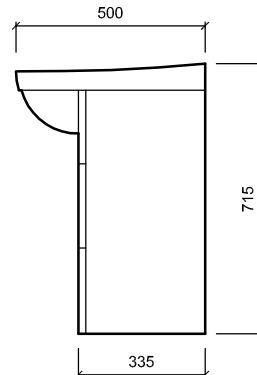

ISHKA WALL 950

COMPANY

st.michel
BATHROOMWARE

Contact:

2 Enterprise Drive (off Corban Avenue),
Henderson,
Auckland,
NEW ZEALAND

Phone:

64 (9) 837-4276

Fax:

64 (9) 837-4325

Email:

info@stmichel.co.nz

Website:

www.stmichel.co.nz

Drawing Title:

ISHKA_WALL_950

Note:

Ishka Wall 950 with zeus, hola forma (standard),
domus, plant.
White and Woodgrain available.

Xrefs Attached:

File Name:

ISHKA.DWG

Scale at A4:

1:20

Date Drawn:

June 2008

Job No:

Drawn By:

NG

Revision:

A