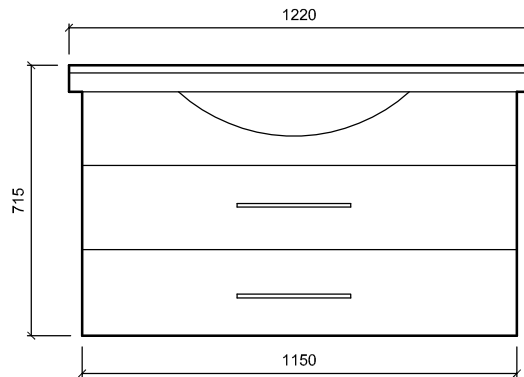

ISHKA WALL 1200

COMPANY

st.michel
BATHROOMWARE

Contact:

2 Enterprise Drive (off Corban Avenue),
Henderson,
Auckland,
NEW ZEALAND

Phone:

64 (9) 837-4276

Fax:

64 (9) 837-4325

Email:

info@stmichel.co.nz

Website:

www.stmichel.co.nz

Drawing Title:

ISHKA_WALL_1200

Note:

Ishka Wall 1200 with zeus, hola forma (standard),
domus, piani.
White and Woodgrain available.

Xrefs Attached:

File Name:

ISHKA.DWG

Scale at A4:

1:20

Date Drawn:

June 2008

Job No:

Drawn By:

NG

Revision:

A