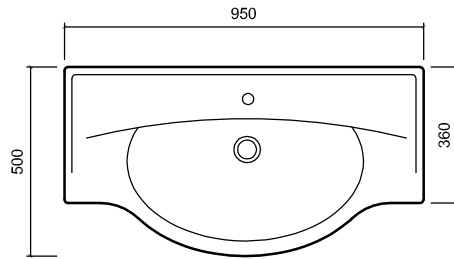

ISHKA WALL 950

COMPANY

st.michel
BATHROOMWARE

Contact:

2 Enterprise Drive (off Corban Avenue),
Henderson,
Auckland,
NEW ZEALAND

Phone:

64 (9) 837-4276

Fax:

64 (9) 837-4325

Email:

info@stmichel.co.nz

Website:

www.stmichel.co.nz

Drawing Title:

ISHKA_WALL_950

Note:

Ishka Wall 950 with zeus, hola forma (standard),
domus, plant.
White and Woodgrain available.

Xrefs Attached:

File Name:

ISHKA.DWG

Scale at A4:

1:20

Date Drawn:

June 2008

Job No:

Drawn By:

NG

Revision:

A