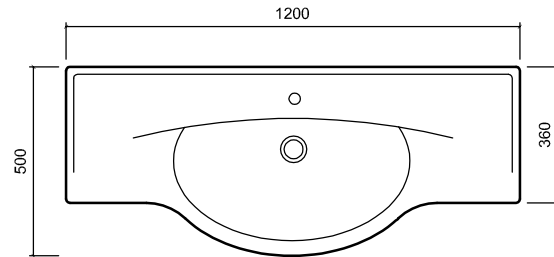

ISHKA WALL 1200

COMPANY

st.michel
BATHROOMWARE

Contact:

2 Enterprise Drive (off Corban Avenue),
Henderson,
Auckland,
NEW ZEALAND

Phone:

64 (9) 837-4276

Fax:

64 (9) 837-4325

Email:

info@stmichel.co.nz

Website:

www.stmichel.co.nz

Drawing Title:

ISHKA_WALL_1200

Note:

Ishka Wall 1200 with zeus, hola forma (standard),
domus, piani.
White and Woodgrain available.

Xrefs Attached:

File Name:

ISHKA.DWG

Scale at A4:

1:20

Date Drawn:

June 2008

Job No:

Drawn By:

NG

Revision:

A