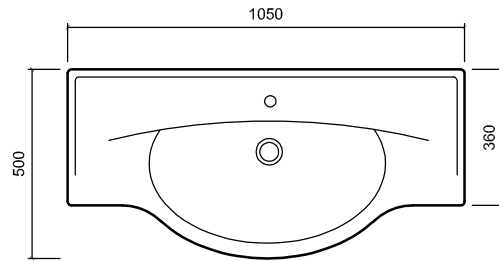

ISHKA WALL 1050

COMPANY

Contact:

2 Enterprise Drive (off Corban Avenue),
Henderson,
Auckland,
NEW ZEALAND

Phone: 64 (9) 837-4276

Fax: 64 (9) 837-4325

Email: info@stmichel.co.nz

Website: www.stmichel.co.nz

Drawing Title:

ISHKA_WALL_1050

Note:

Ishka Wall 1050 with zeus, hola forma (standard),
domus, plant.
White and Woodgrain available.

Xrefs Attached:	File Name:	Scale at A4:
	ISHKA.DWG	1:20
	Date Drawn:	Job No:
	June 2008	
Drawn By:	Revision:	
NG	A