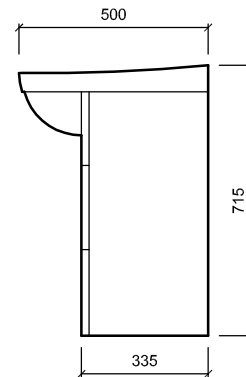

ISHKA WALL 1200

COMPANY

st.michel
BATHROOMWARE

Contact:

2 Enterprise Drive (off Corban Avenue),
Henderson,
Auckland,
NEW ZEALAND

Phone:

64 (9) 837-4276

Fax:

64 (9) 837-4325

Email:

info@stmichel.co.nz

Website:

www.stmichel.co.nz

Drawing Title:

ISHKA_WALL_1200

Note:

Ishka Wall 1200 with zeus, hola forma (standard),
domus, piani.
White and Woodgrain available.

Xrefs Attached:

File Name:

ISHKA.DWG

Scale at A4:

1:20

Date Drawn:

June 2008

Job No:

Drawn By:

NG

Revision:

A