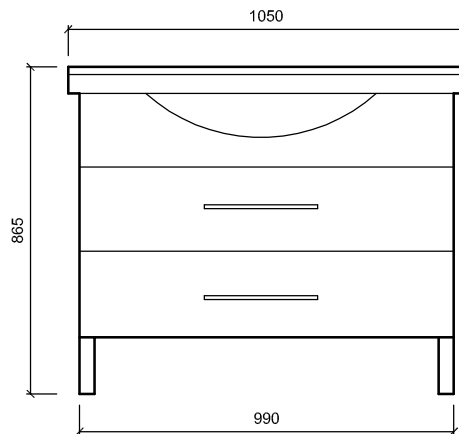

Job No:

Drawn By:

NG

Revision:

A

ISHKA FLOOR/LEGS 1050

COMPANY

st.michel
BATHROOMWARE