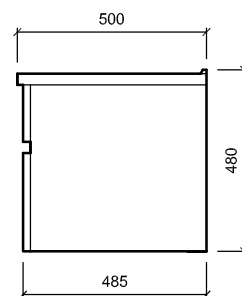

NEO WALL 1250

COMPANY

st.michel
BATHROOMWARE

Contact:

2 Enterprise Drive (off Corban Avenue),
Henderson,
Auckland,
NEW ZEALAND

Phone: 64 (9) 837-4276

Fax: 64 (9) 837-4325

Email: info@stmichel.co.nz

Website: www.stmichel.co.nz

Drawing Title:

NEO_WALL_1250

Note:

Neo Wall 950 with Kloc Double Basin
White and Durashell Woodgrain available

Xrefs Attached:	File Name:	Scale at A4:
	NEO.DWG	1:20
	Date Drawn:	Job No:
	April 2008	
Drawn By:	Revision:	
NG	A