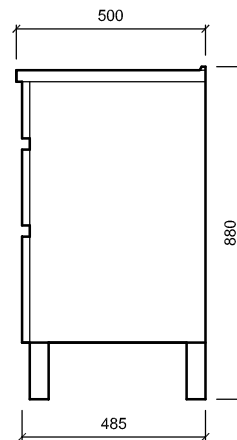

Date Drawn:
April 2008

Job No:

Drawn By:
NG

Revision:

A

NEO FLOOR/LEGS 950

COMPANY

st.michel
BATHROOMWARE