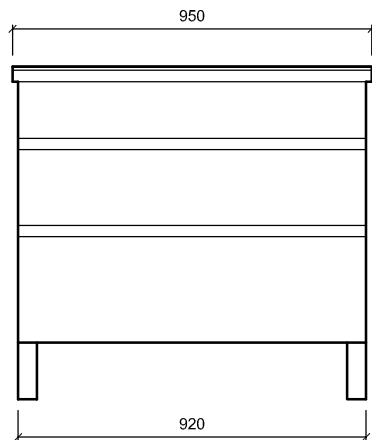

NEO FLOOR/LEGS 950

COMPANY

st.michel
BATHROOMWARE

Contact:

2 Enterprise Drive (off Corban Avenue),
Henderson,
Auckland,
NEW ZEALAND

Phone: 64 (9) 837-4276

Fax: 64 (9) 837-4325

Email: info@stmichel.co.nz

Website: www.stmichel.co.nz

Drawing Title:

NEO_F/L_950

Note:

Neo Floor/Legs 950 with Kloc Basin (Standard) or
Kloc Deep Basin (Please Specify)
White and Durashell Woodgrain available

Xrefs Attached:	File Name:	Scale at A4:
	NEO.DWG	1:20
	Date Drawn:	Job No:
	April 2008	
	Drawn By:	Revision:
	NG	A