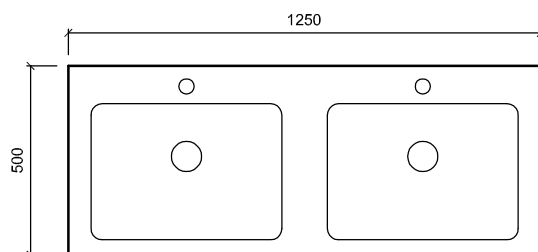

NEO WALL 1250

COMPANY

st.michel
BATHROOMWARE

Contact:

2 Enterprise Drive (off Corban Avenue),
Henderson,
Auckland,
NEW ZEALAND

Phone: 64 (9) 837-4276

Fax: 64 (9) 837-4325

Email: info@stmichel.co.nz

Website: www.stmichel.co.nz

Drawing Title:

NEO_WALL_1250

Note:

Neo Wall 950 with Kloc Double Basin
White and Durashell Woodgrain available

Xrefs Attached:	File Name:	Scale at A4:
	NEO.DWG	1:20
	Date Drawn:	Job No:
	April 2008	
Drawn By:	Revision:	
NG	A