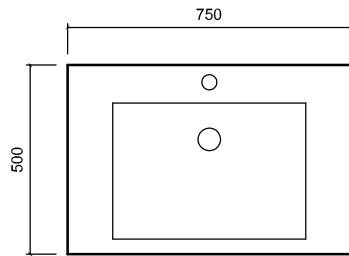

NEO FLOOR/LEGS 750

COMPANY

Contact:

2 Enterprise Drive (off Corban Avenue),
Henderson,
Auckland,
NEW ZEALAND

Phone:

64 (9) 837-4276

Fax:

64 (9) 837-4325

Email:

info@stmichel.co.nz

Website:

www.stmichel.co.nz

Drawing Title:

NEO_F/L_750

Note:

Neo Floor/Legs 750 with Kloc Basin (Standard) or
Kloc Deep Basin (Please Specify)
White and Durashell Woodgrain available

Xrefs Attached:

File Name:

NEO.DWG

Scale of A4:

1:20

Date Drawn:

April 2008

Job No:

Drawn By:

NG

Revision:

A