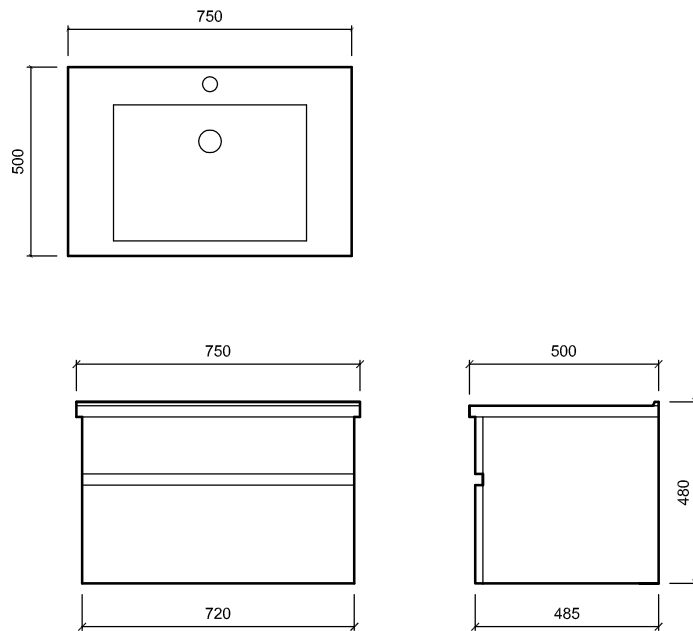

NEO WALL 750

COMPANY

st.michel
BATHROOMWARE

Contact:

2 Enterprise Drive (off Corban Avenue),
Henderson,
Auckland,
NEW ZEALAND

Phone:

64 (9) 837-4276

Fax:

64 (9) 837-4325

Email:

info@stmichel.co.nz

Website:

www.stmichel.co.nz

Drawing Title:

NEO_WALL_750

Note:

Neo Wall 750 with Kloc Basin (Standard) or Kloc
Deep Basin (Please Specify)
White and Durashell Woodgrain available

Xrefs Attached:

File Name:
NEO.DWG

Scale of A4:
1:20

Date Drawn:
April 2008

Job No:

Drawn By:
NG

Revision:

A