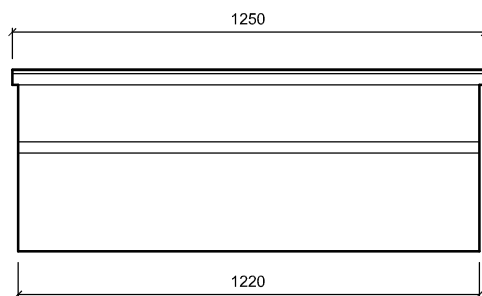

NEO WALL 1250

COMPANY

st.michel
BATHROOMWARE

Contact:

2 Enterprise Drive (off Corban Avenue),
Henderson,
Auckland,
NEW ZEALAND

Phone: 64 (9) 837-4276

Fax: 64 (9) 837-4325

Email: info@stmichel.co.nz

Website: www.stmichel.co.nz

Drawing Title:

NEO_WALL_1250

Note:

Neo Wall 950 with Kloc Double Basin
White and Durashell Woodgrain available

Xrefs Attached:	File Name:	Scale at A4:
	NEO.DWG	1:20
	Date Drawn:	Job No:
	April 2008	
Drawn By:	Revision:	
NG	A