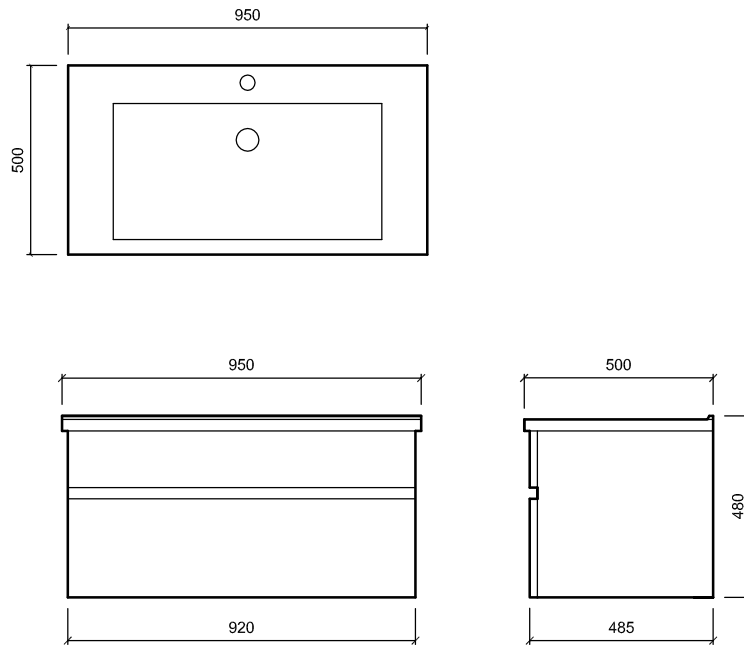

NEO WALL 950

COMPANY

st.michel
BATHROOMWARE

Contact:

2 Enterprise Drive (off Corban Avenue),
Henderson,
Auckland,
NEW ZEALAND

Phone:

64 (9) 837-4276

Fax:

64 (9) 837-4325

Email:

info@stmichel.co.nz

Website:

www.stmichel.co.nz

Drawing Title:

NEO_WALL_950

Note:

Neo Wall 950 with Kloc Basin (Standard) or Kloc
Deep Basin (Please Specify)
White and Durashell Woodgrain available

Xrefs Attached:

File Name:

NEO.DWG

Scale at A4:

1:20

Date Drawn:

April 2008

Job No:

Drawn By:

NG

Revision:

A