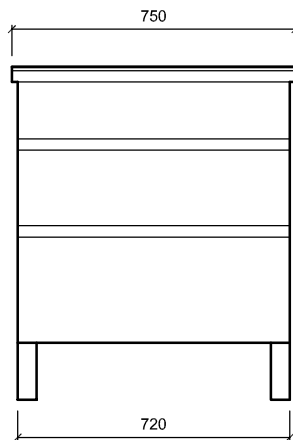

NEO FLOOR/LEGS 750

COMPANY

Contact:

2 Enterprise Drive (off Corban Avenue),
Henderson,
Auckland,
NEW ZEALAND

Phone:

64 (9) 837-4276

Fax:

64 (9) 837-4325

Email:

info@stmichel.co.nz

Website:

www.stmichel.co.nz

Drawing Title:

NEO_F/L_750

Note:

Neo Floor/Legs 750 with Kloc Basin (Standard) or
Kloc Deep Basin (Please Specify)
White and Durashell Woodgrain available

Xrefs Attached:

File Name:

NEO.DWG

Scale of A4:

1:20

Date Drawn:

April 2008

Job No:

Drawn By:

NG

Revision:

A