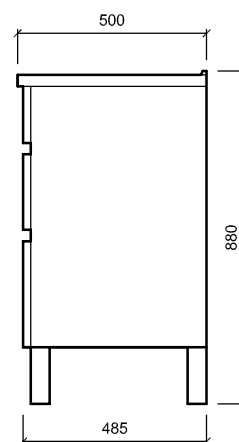

Job No:

Drawn By:

NG

Revision:

A

NEO FLOOR/LEGS 1250

COMPANY

st.michel
BATHROOMWARE