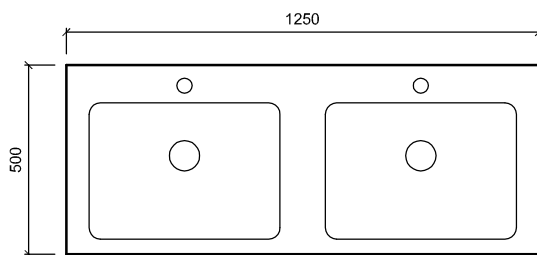

Job No:

Drawn By:

NG

Revision:

A

NEO FLOOR/LEGS 1250

COMPANY

st.michel
BATHROOMWARE