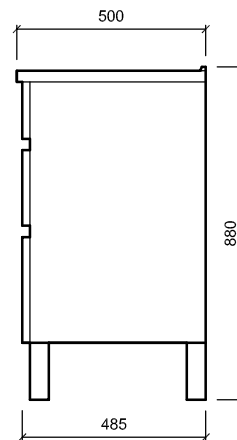

NEO FLOOR/LEGS 750

COMPANY

Contact:

2 Enterprise Drive (off Corban Avenue),
Henderson,
Auckland,
NEW ZEALAND

Phone:

64 (9) 837-4276

Fax:

64 (9) 837-4325

Email:

info@stmichel.co.nz

Website:

www.stmichel.co.nz

Drawing Title:

NEO_F/L_750

Note:

Neo Floor/Legs 750 with Kloc Basin (Standard) or
Kloc Deep Basin (Please Specify)
White and Durashell Woodgrain available

Xrefs Attached:

File Name:

NEO.DWG

Scale of A4:

1:20

Date Drawn:

April 2008

Job No:

Drawn By:

NG

Revision:

A