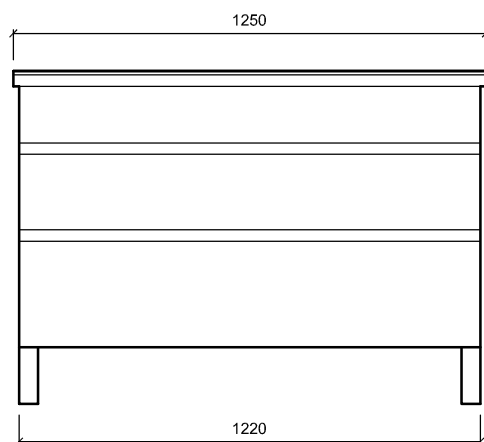

NEO FLOOR/LEGS 1250

COMPANY

st.michel
BATHROOMWARE

Contact:

2 Enterprise Drive (off Corban Avenue),
Henderson,
Auckland,
NEW ZEALAND

Phone:

64 (9) 837-4276

Fax:

64 (9) 837-4325

Email:

info@stmichel.co.nz

Website:

www.stmichel.co.nz

Drawing Title:

NEO_F/L_1250

Note:

Neo Floor/Legs 1250 with Kloc Double Basin
White and Durashell Woodgrain available

Xrefs Attached:

File Name:

NEO.DWG

Scale at A4:

1:20

Date Drawn:

April 2008

Job No:

Drawn By:

NG

Revision:

A