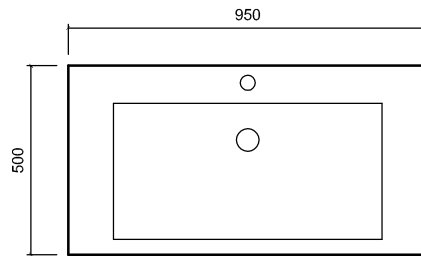

NEO FLOOR/LEGS 950

COMPANY

st.michel
BATHROOMWARE

Contact:

2 Enterprise Drive (off Corban Avenue),
Henderson,
Auckland,
NEW ZEALAND

Phone: 64 (9) 837-4276

Fax: 64 (9) 837-4325

Email: info@stmichel.co.nz

Website: www.stmichel.co.nz

Drawing Title:

NEO_F/L_950

Note:

Neo Floor/Legs 950 with Kloc Basin (Standard) or
Kloc Deep Basin (Please Specify)
White and Durashell Woodgrain available

Xrefs Attached:	File Name:	Scale at A4:
	NEO.DWG	1:20
	Date Drawn:	Job No:
	April 2008	
	Drawn By:	Revision:
	NG	A