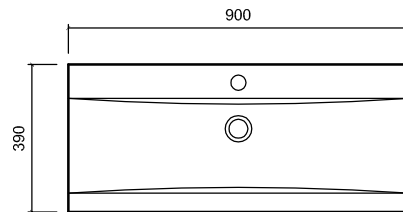

NEO SLIM FLOOR/LEGS 900

COMPANY

st.michel
BATHROOMWARE

Contact:

2 Enterprise Drive (off Corban Avenue),
Henderson,
Auckland,
NEW ZEALAND

Phone:

64 (9) 837-4276

Fax:

64 (9) 837-4325

Email:

info@stmichel.co.nz

Website:

www.stmichel.co.nz

Drawing Title:

NEO_SLIM_F/L_900

Note:

Neo Slim 900 with Clever Basins
White and Durashell Woodgrain available

Xrefs Attached:

File Name:

NEO_SLIM.DWG

Scale at A4:

1:20

Date Drawn:

April 2008

Job No:

Drawn By:

NG

Revision:

A