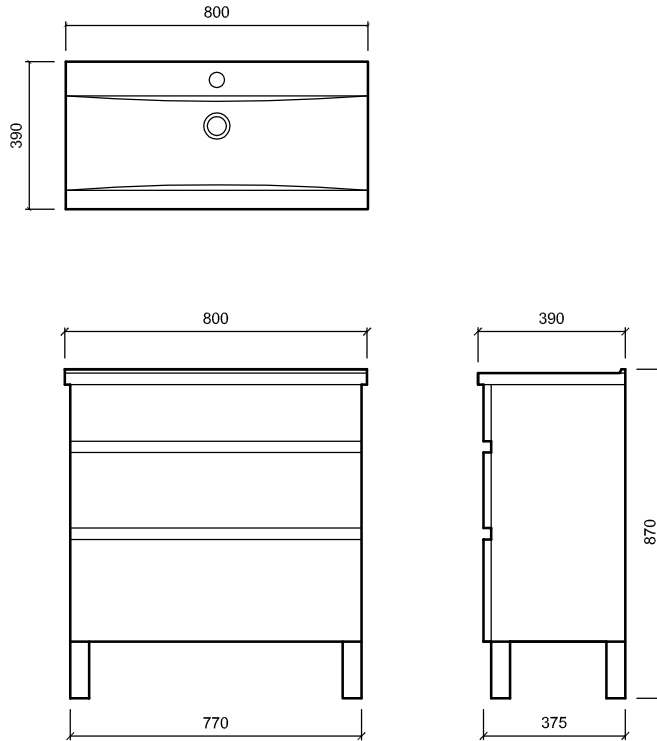

NEO SLIM FLOOR/LEGS 800

COMPANY

st.michel
BATHROOMWARE

Contact:

2 Enterprise Drive (off Corban Avenue),
Henderson,
Auckland,
NEW ZEALAND

Phone: 64 (9) 837-4276

Fax: 64 (9) 837-4325

Email: info@stmichel.co.nz

Website: www.stmichel.co.nz

Drawing Title:

NEO_SLIM_F/L_800

Note:

Neo Slim 800 with Clever Basins
White and Durashell Woodgrain available

Xrefs Attached:	File Name:	Scale at A4:
	NEO_SLIM.DWG	1:20
	Date Drawn:	Job No:
	April 2008	
	Drawn By:	Revision:
	NG	A