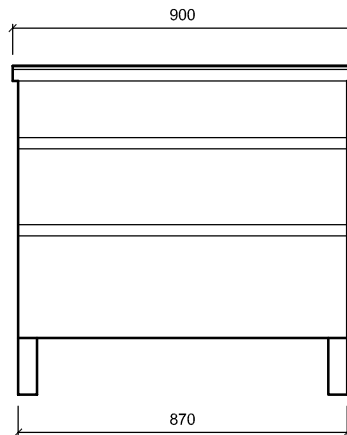

NEO SLIM FLOOR/LEGS 900

COMPANY

st.michel
BATHROOMWARE

Contact:

2 Enterprise Drive (off Corban Avenue),
Henderson,
Auckland,
NEW ZEALAND

Phone:

64 (9) 837-4276

Fax:

64 (9) 837-4325

Email:

info@stmichel.co.nz

Website:

www.stmichel.co.nz

Drawing Title:

NEO_SLIM_F/L_900

Note:

Neo Slim 900 with Clever Basins
White and Durashell Woodgrain available

Xrefs Attached:

File Name:

NEO_SLIM.DWG

Scale at A4:

1:20

Date Drawn:

April 2008

Job No:

Drawn By:

NG

Revision:

A