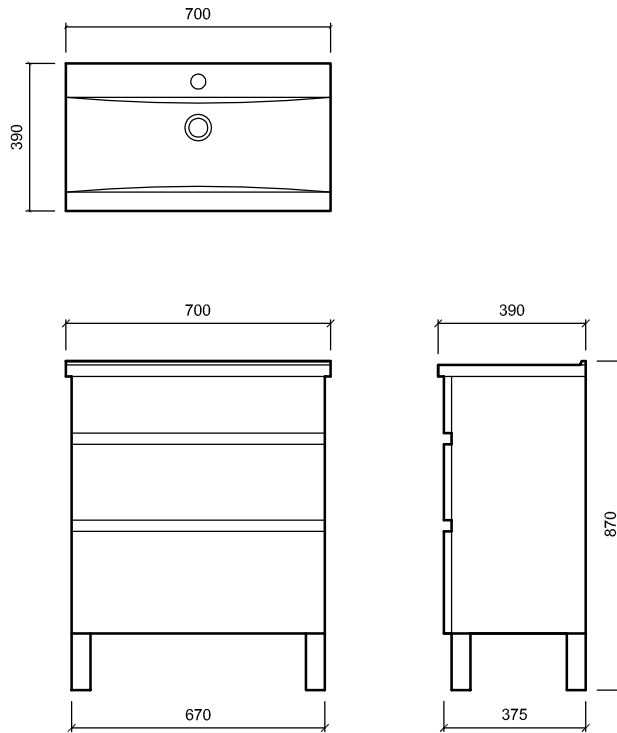

NEO SLIM FLOOR/LEGS 700

COMPANY

st.michel
BATHROOMWARE

Contact:

2 Enterprise Drive (off Corban Avenue),
Henderson,
Auckland,
NEW ZEALAND

Phone:

64 (9) 837-4276

Fax: