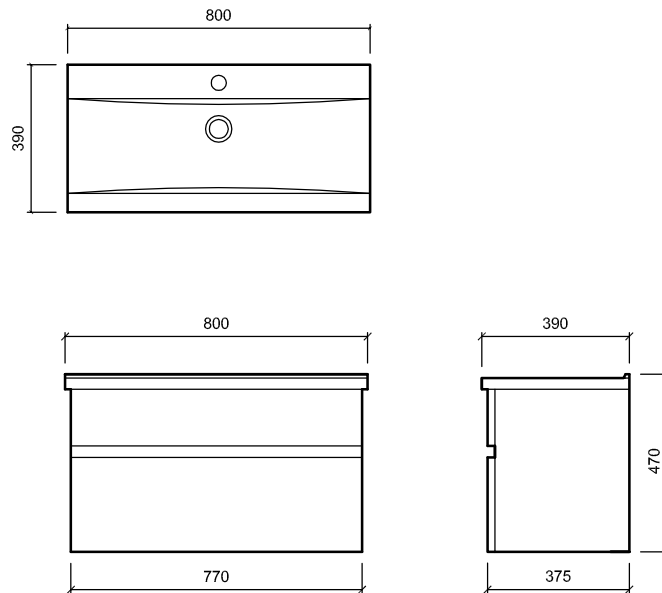

Xrefs Attached:	File Name:	Scale at A4:
	NEO_SLIM.DWG	1:20
	Date Drawn:	Job No:
	April 2008	
	Drawn By:	Revision:
	NG	A

NEO SLIM WALL 800

COMPANY

st.michel
BATHROOMWARE

Contact:

2 Enterprise Drive (off Corban Avenue),
Henderson,
Auckland,
NEW ZEALAND