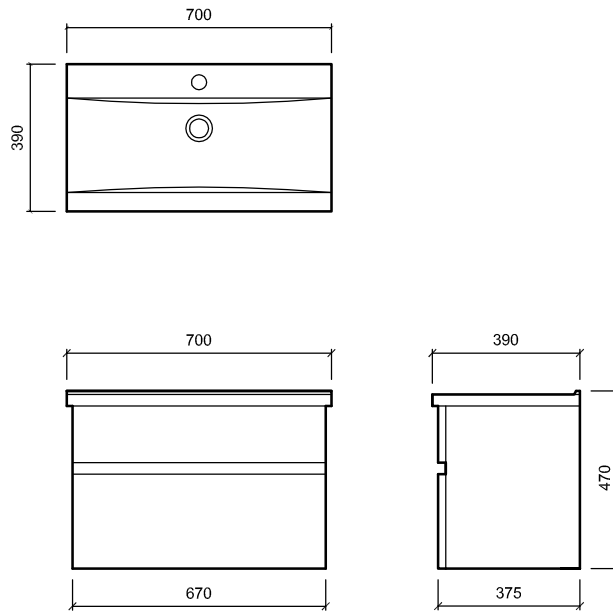

Neo Slim 700 with Clever Basins
White and Durashell Woodgrain available

Xrefs Attached:

File Name:	NEO_SLIM.DWG	Scale of A4:	1:20
Date Drawn:	April 2008	Job No:	
Drawn By:	NG	Revision:	A

NEO SLIM WALL 700