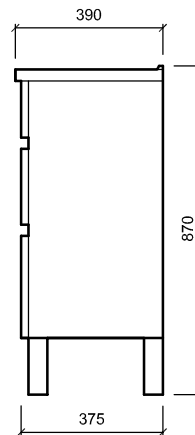

NEO SLIM FLOOR/LEGS 900

COMPANY

st.michel
BATHROOMWARE

Contact:

2 Enterprise Drive (off Corban Avenue),
Henderson,
Auckland,
NEW ZEALAND

Phone:

64 (9) 837-4276

Fax:

64 (9) 837-4325

Email:

info@stmichel.co.nz

Website:

www.stmichel.co.nz

Drawing Title:

NEO_SLIM_F/L_900

Note:

Neo Slim 900 with Clever Basins
White and Durashell Woodgrain available

Xrefs Attached:

File Name:

NEO_SLIM.DWG

Scale at A4:

1:20

Date Drawn:

April 2008

Job No:

Drawn By:

NG

Revision:

A