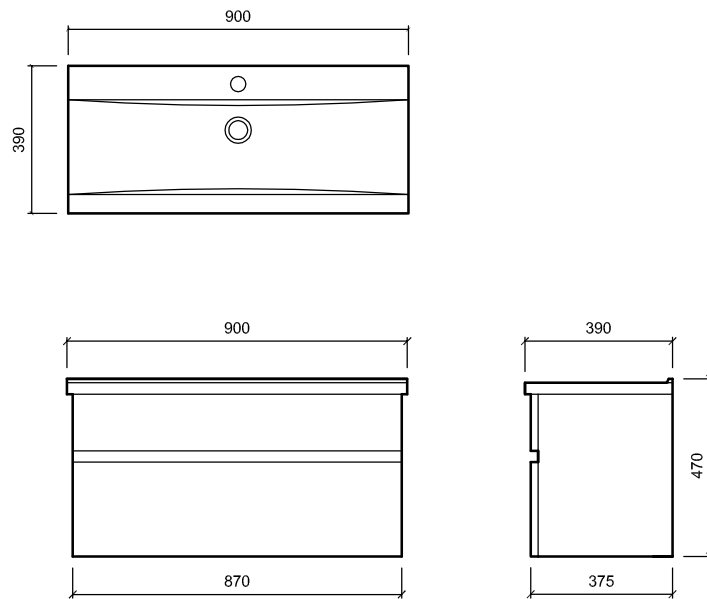

Job No:

Drawn By:

NG

Revision:

A

NEO SLIM WALL 900

COMPANY

st.michel
BATHROOMWARE