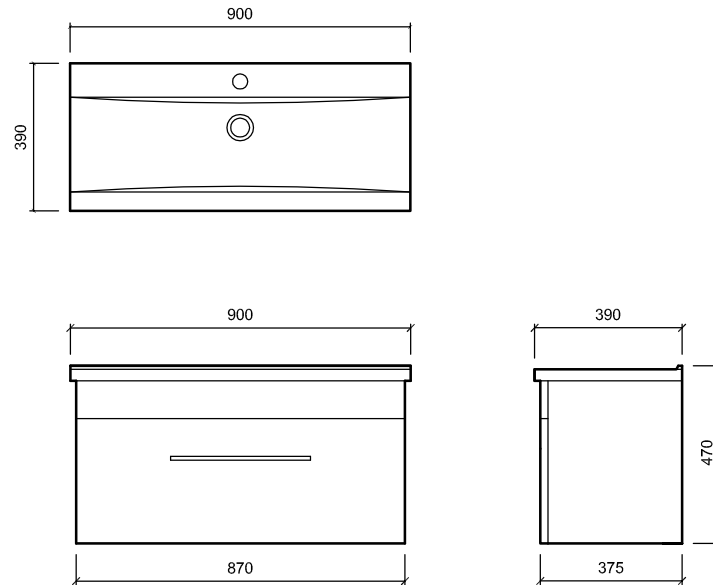

VERDE WALL SLIM 900

COMPANY

st.michel
BATHROOMWARE

Contact:

2 Enterprise Drive (off Corban Avenue),
Henderson,
Auckland,
NEW ZEALAND

Phone:

64 (9) 837-4276

Fax:

64 (9) 837-4325

Email:

Info@stmichel.co.nz

Website:

www.stmichel.co.nz

Drawing Title:

VERDE_WALL_SLIM_900

Note:

Verde Wall Hung Slim 900 with Clever Basin
White and Durashell available

Xrefs Attached:	File Name:	Scale at A4:
	VERDE SLIM.DWG	1:20
	Date Drawn:	Job No:
	April 2008	
Drawn By:	Revision:	
NG		A