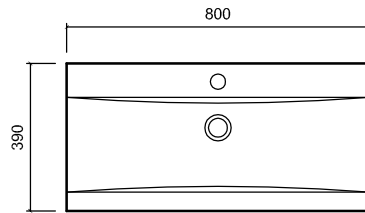

VERDE WALL SLIM 800

COMPANY

st.michel
BATHROOMWARE

Contact:

2 Enterprise Drive (off Corban Avenue),
Henderson,
Auckland,
NEW ZEALAND

Phone: 64 (9) 837-4276

Fax: 64 (9) 837-4325

Email: info@stmichel.co.nz

Website: www.stmichel.co.nz

Drawing Title:

VERDE_WALL_SLIM_800

Note:

Verde Wall Hung Slim 800 with Clever Basin
White and Durashell available

Xrefs Attached:	File Name:	Scale at A4:
	VERDE SLIM.DWG	1:20
	Date Drawn:	Job No:
	April 2008	
Drawn By:	Revision:	
NG	A