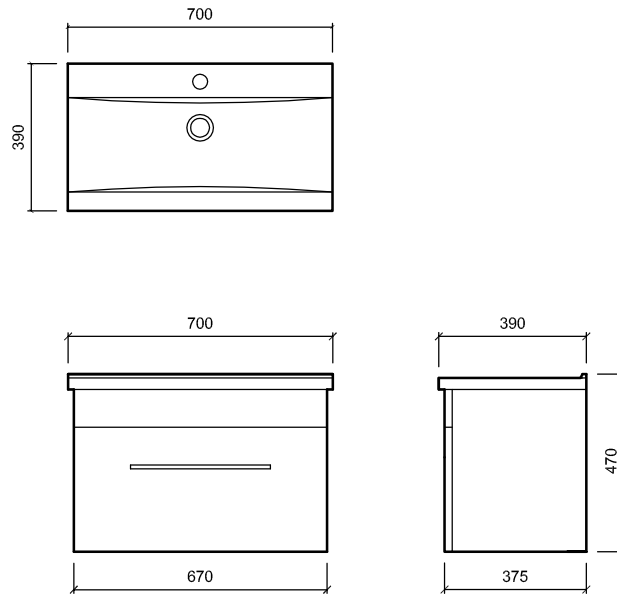

VERDE WALL SLIM 700

COMPANY

st.michel
BATHROOMWARE

Contact:

2 Enterprise Drive (off Corban Avenue),
Henderson,
Auckland,
NEW ZEALAND

Phone: 64 (9) 837-4276

Fax: 64 (9) 837-4325

Email: info@stmichel.co.nz

Website: www.stmichel.co.nz

Drawing Title:

VERDE_WALL_SLIM_700

Note:

Verde Wall Hung Slim 700 with Clever Basin
White and Durashell available

Xrefs Attached:	File Name:	Scale at A4:
	VERDE SLIM.DWG	1:20
Date Drawn:	April 2008	Job No:
	Drawn By:	Revision:
	NG	A