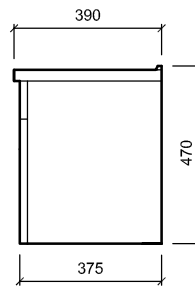

VERDE WALL SLIM 800

COMPANY

st.michel
BATHROOMWARE

Contact:

2 Enterprise Drive (off Corban Avenue),
Henderson,
Auckland,
NEW ZEALAND

Phone: 64 (9) 837-4276

Fax: 64 (9) 837-4325

Email: info@stmichel.co.nz

Website: www.stmichel.co.nz

Drawing Title:

VERDE_WALL_SLIM_800

Note:

Verde Wall Hung Slim 800 with Clever Basin
White and Durashell available

Xrefs Attached:	File Name:	Scale at A4:
	VERDE SLIM.DWG	1:20
	Date Drawn:	Job No:
	April 2008	
Drawn By:	Revision:	
NG	A