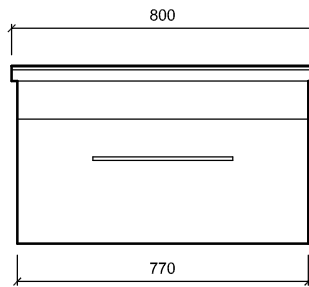

VERDE WALL SLIM 800

COMPANY

st.michel
BATHROOMWARE

Contact:

2 Enterprise Drive (off Corban Avenue),
Henderson,
Auckland,
NEW ZEALAND

Phone: 64 (9) 837-4276

Fax: 64 (9) 837-4325

Email: info@stmichel.co.nz

Website: www.stmichel.co.nz

Drawing Title:

VERDE_WALL_SLIM_800

Note:

Verde Wall Hung Slim 800 with Clever Basin
White and Durashell available

Xrefs Attached:	File Name:	Scale at A4:
	VERDE SLIM.DWG	1:20
	Date Drawn:	Job No:
	April 2008	
Drawn By:	Revision:	
NG	A