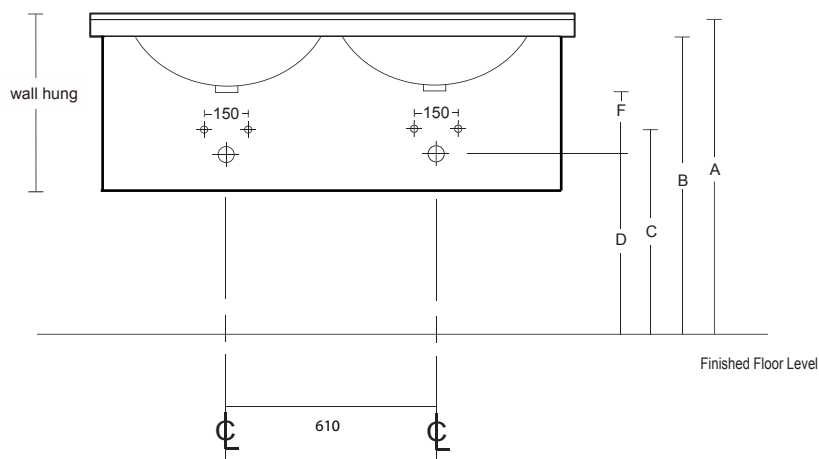

Kama 1250

Note; with wall hung vanities we suggest you adjust the measurements to suit individual height preference.

description	basin	A bench top	B cabinet height	C	D	E	F
Kama 750	Kloc std	870	830	710	620	⌀ basin	110
Kama 750	Kloc deep	870	830	670	590	⌀ basin	110
Kama 950	Kloc std	870	830	710	620	⌀ basin	110
Kama 950	Kloc deep	870	830	670	590	⌀ basin	110
Kama 1250	Kloc double	870	830	710	620		110

Basin Standard Supply		<p>Note: Waste outlet positioned for standard chrome bottletrap and pop-up basin waste.</p> <p>If you increase or decrease height of vessel basin (ie dimension A) then C + D dimensions must be amended accordingly</p> <p>F measurement is from bottom of basin outlet to centre of wall waste pipe - if another waste trap is used you will have to confirm F measurement suits or adjust accordingly</p>
Tap Hole	1	
Colour	White	
Integral Overflow	Yes	