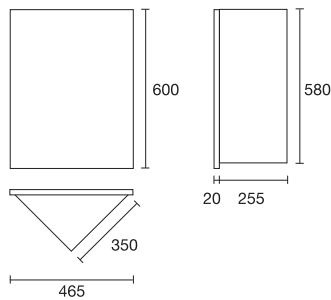

# tessa

tessa 400

tessa 800

tessa corner

can be mounted flush or recessed- 80mm maximum  
-130mm maximum dante tall