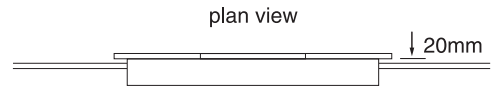

# tessa

tessa 400

tessa 800

tessa corner

can be mounted flush or recessed- 80mm maximum  
-130mm maximum dante tall