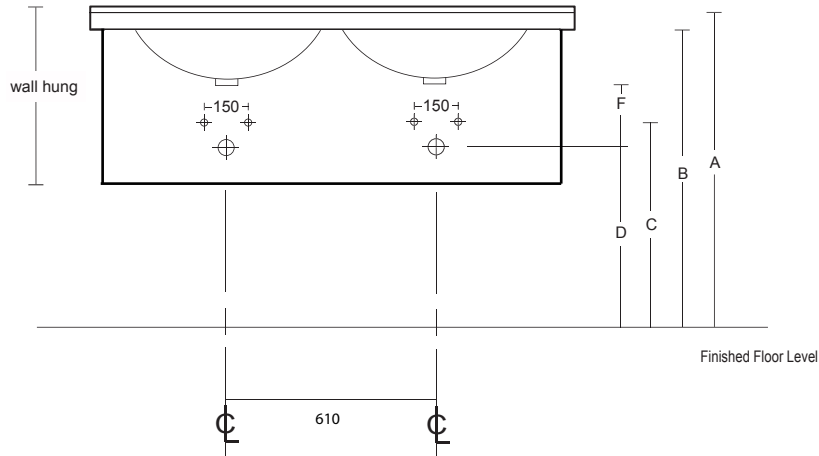

**Outline 1250**

Note; with wall hung vanities we suggest you adjust the measurements to suit individual height preference.

description	basin	A bench top	B cabinet height	C	D	E	F
Outline 750	Kloc std	870	830	710	620	⌀ basin	110
Outline 750	Kloc deep	870	830	670	590	⌀ basin	110
Outline 950	Kloc std	870	830	710	620	⌀ basin	110
Outline 950	Kloc deep	870	830	670	590	⌀ basin	110
Outline 1250	Kloc double	870	830	710	620		110

Basin Standard Supply		<p><b>Note:</b> Waste outlet positioned for standard chrome bottletrap and pop-up basin waste.</p> <p>If you increase or decrease height of vessel basin (ie dimension A) then C + D dimensions must be amended accordingly</p> <p>F measurement is from bottom of basin outlet to centre of wall waste pipe - if another waste trap is used you will have to confirm F measurement suits or adjust accordingly</p>
Tap Hole	1	
Colour	White	
Integral Overflow	Yes	