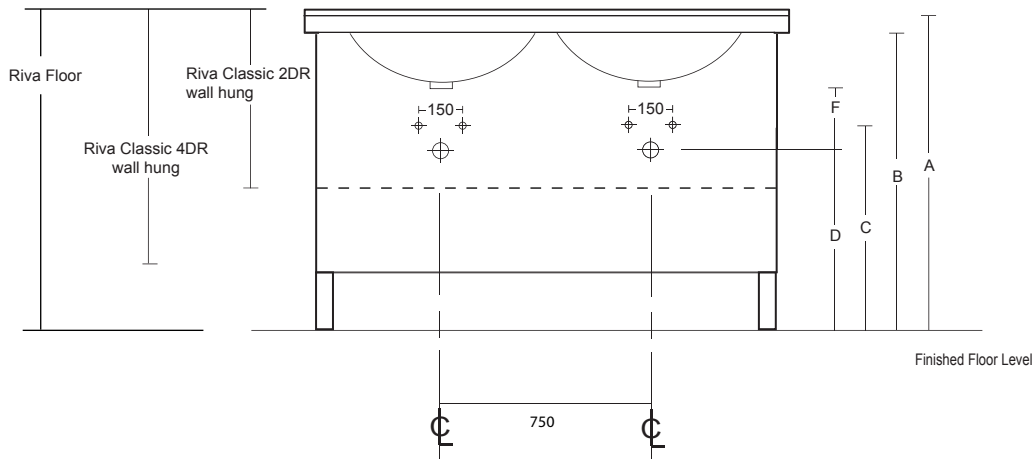

Riva/Riva Classic 1500 Double Bowl

description	basin	A bench top	B cabinet height	C	D	E	F
Riva	Palo	830	800	630	560	⌀ basin	110
Riva	Rubik	820	800	590	530	⌀ basin	110
Riva Classic	Palo	830	800	630	560	⌀ basin	110
Riva Classic	Rubik	820	800	590	530	⌀ basin	110
Riva Classic	Ellipse	820	800	590	530	⌀ basin	110

Note; with wall hung vanities we suggest you adjust the measurements to suit individual height preference.

Basin Standard Supply		<b>Note:</b> Waste outlet positioned for standard chrome bottletrap and pop-up basin waste. If you increase or decrease height of vessel basin (ie dimension A) then C + D dimensions must be amended accordingly F measurement is from bottom of basin outlet to centre of wall waste pipe - if another waste trap is used you will have to confirm F measurement suits or adjust accordingly
Tap Hole	1	
Colour	White	
Integral Overflow	No	