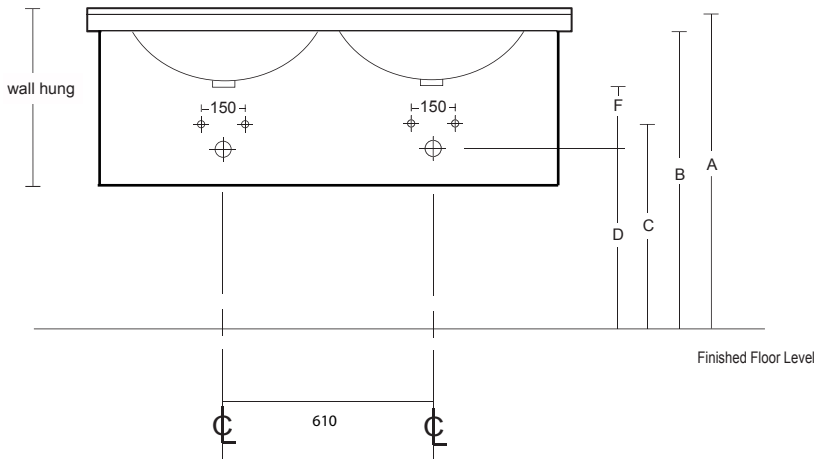

Verde 1250

description	basin	A bench top	B cabinet height	C	D	E	F
Verde 750	Kloc std	870	830	710	620	basin	110
Verde 750	Kloc deep	870	830	670	590	basin	110
Verde 950	Kloc std	870	830	710	620	basin	110
Verde 950	Kloc deep	870	830	670	590	basin	110
Verde Slim 700	Clever	870	830	650	570	basin	110
Verde Slim 800	Clever	870	830	650	570	basin	110
Verde Slim 900	Clever	870	830	650	570	basin	110
Verde 1250	Kloc double	870	830	710	620		110

Basin Standard Supply		<p>Note: Waste outlet positioned for standard chrome bottletrap and pop-up basin waste.</p> <p>If you increase or decrease height of vessel basin (ie dimension A) then C + D dimensions must be amended accordingly</p> <p>F measurement is from bottom of basin outlet to centre of wall waste pipe - if another waste trap is used you will have to confirm F measurement suits or adjust accordingly</p>
Tap Hole	1	
Colour	White	
Integral Overflow	Yes	