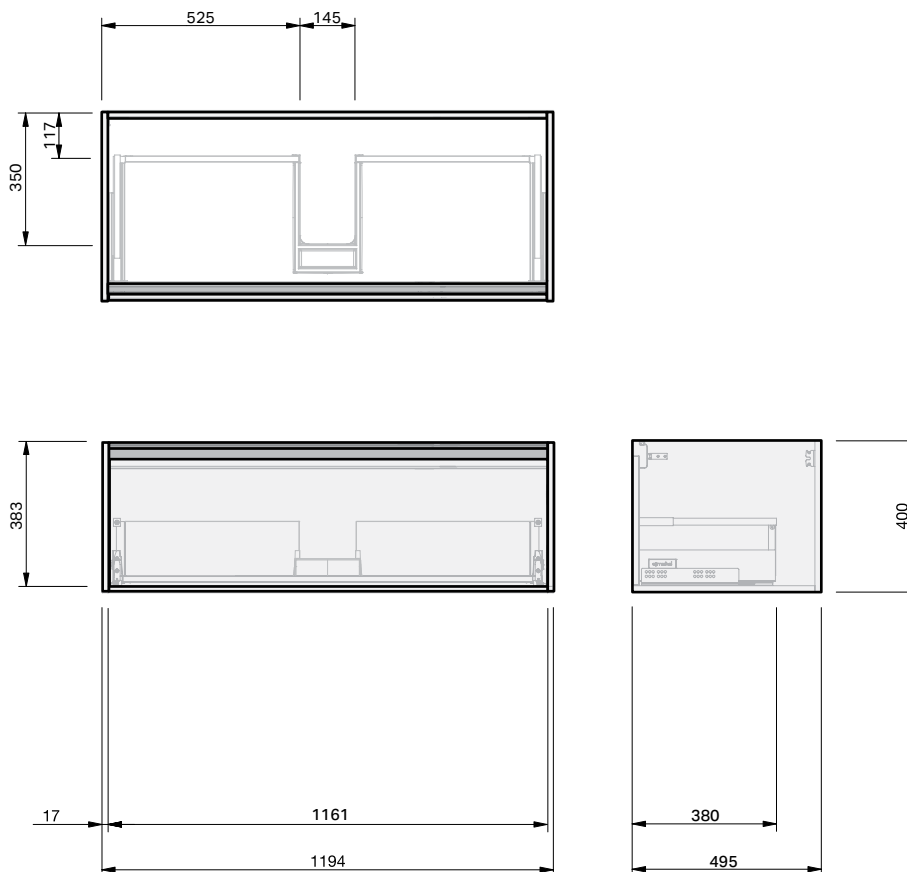

City 50 1Dr Wall **1200 Console**

CABINET SPECIFICATION

Product Features

Product Code	Console Vanity / 3452
Product Description	City 50 - Wall - 1200
Drawer Configuration	1 Drawer
Notes	Drawings depict cabinet only.

IMPORTANT NOTE: Throughout this guide, dimensions may vary by ± 2 mm. Please read the installation manual for detailed information on installing the product. St. Michel pursues a policy of continuing improvement in design and manufacturing of its products. The right is therefore reserved to vary specifications without notice.