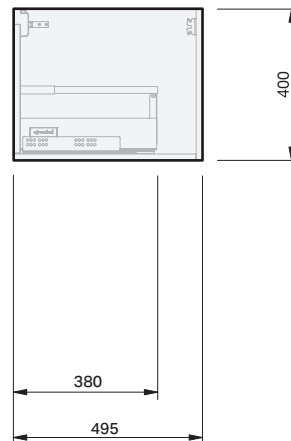

City 50

1Dr Wall 1200L Console

CABINET SPECIFICATION

Product Features	
Product Code	Console Vanity / 3461
Product Description	City 50 - Wall - 1200L
Drawer Configuration	1 Drawer
Notes	Drawings depict cabinet only.

IMPORTANT NOTE: Throughout this guide, dimensions may vary by ± 2 mm. Please read the installation manual for detailed information on installing the product. St. Michel pursues a policy of continuing improvement in design and manufacturing of its products. The right is therefore reserved to vary specifications without notice.