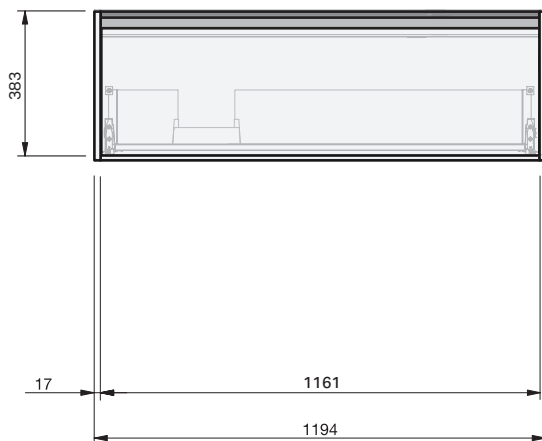

City 50

1Dr Wall 1200L Console

CABINET SPECIFICATION

Product Features	
Product Code	Console Vanity / 3461
Product Description	City 50 - Wall - 1200L
Drawer Configuration	1 Drawer
Notes	Drawings depict cabinet only.

IMPORTANT NOTE: Throughout this guide, dimensions may vary by ± 2 mm. Please read the installation manual for detailed information on installing the product. St. Michel pursues a policy of continuing improvement in design and manufacturing of its products. The right is therefore reserved to vary specifications without notice.