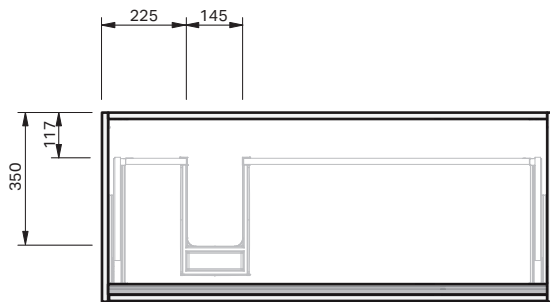

City 50

1Dr Wall 1200L Console

CABINET SPECIFICATION

Product Features	
Product Code	Console Vanity / 3461
Product Description	City 50 - Wall - 1200L
Drawer Configuration	1 Drawer
Notes	Drawings depict cabinet only.

IMPORTANT NOTE: Throughout this guide, dimensions may vary by ± 2 mm. Please read the installation manual for detailed information on installing the product. St. Michel pursues a policy of continuing improvement in design and manufacturing of its products. The right is therefore reserved to vary specifications without notice.