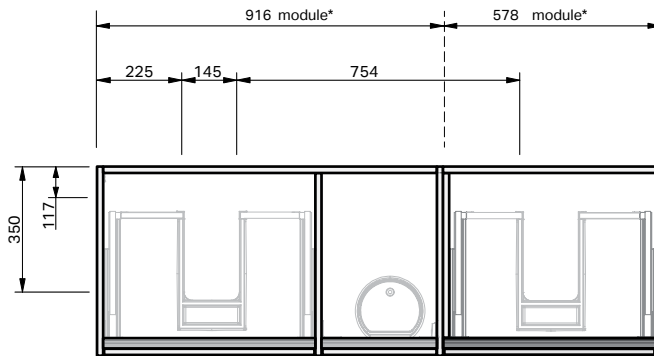

City 50

1D 4Dr Floor **1500DB Console**

CABINET SPECIFICATION

Product Features

Product Code	Console Vanity / 3481
Product Description	City 50 - Floor - 1500DB
Drawer Configuration	1 Door 4 Drawer
Notes	Drawings depict cabinet only. *This cabinet is supplied in 2 modules (separate pieces assembled on site)

IMPORTANT NOTE: Throughout this guide, dimensions may vary by ± 2 mm. Please read the installation manual for detailed information on installing the product. St. Michel pursues a policy of continuing improvement in design and manufacturing of its products. The right is therefore reserved to vary specifications without notice.