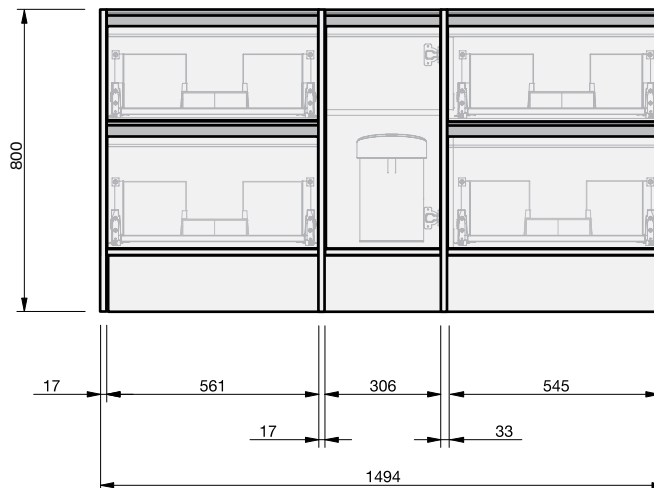

City 50

1D 4Dr Floor **1500DB Console**

CABINET SPECIFICATION

Product Features

Product Code	Console Vanity / 3481
Product Description	City 50 - Floor - 1500DB
Drawer Configuration	1 Door 4 Drawer
Notes	Drawings depict cabinet only. *This cabinet is supplied in 2 modules (separate pieces assembled on site)

IMPORTANT NOTE: Throughout this guide, dimensions may vary by ± 2 mm. Please read the installation manual for detailed information on installing the product. St. Michel pursues a policy of continuing improvement in design and manufacturing of its products. The right is therefore reserved to vary specifications without notice.