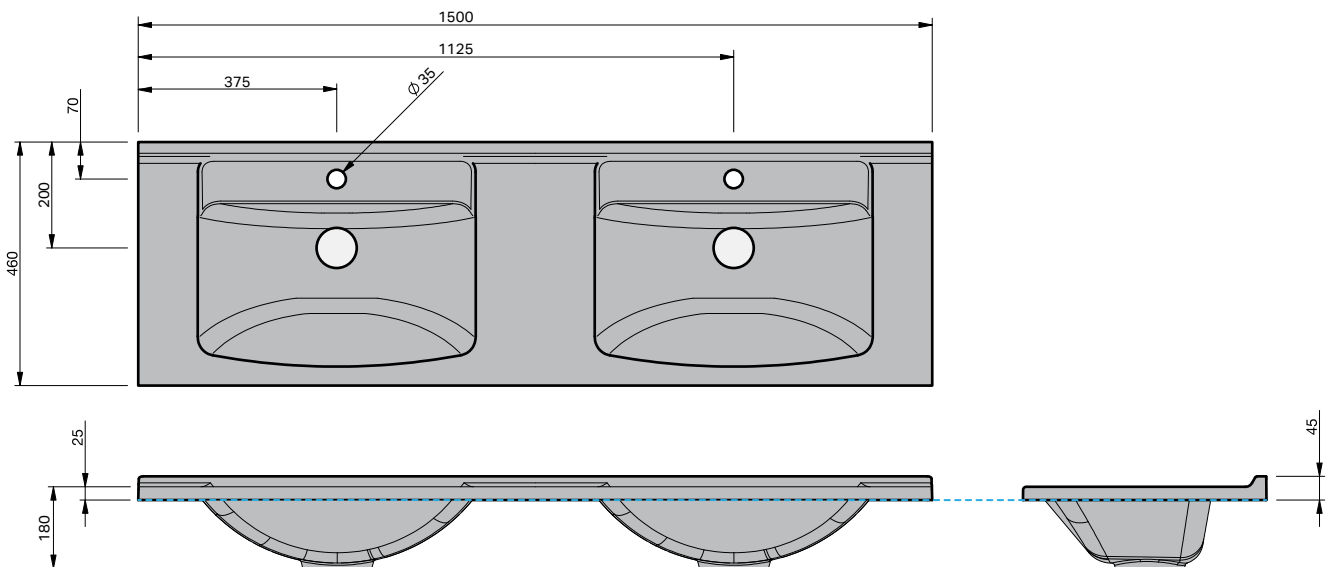

Palo 1500 DB (discontinued version)

BASIN SPECIFICATION

Product Features

Product Code	04501 NOTE: This code is no longer in use. Consult basin code 5314 for latest version.
Type of basin	Console
Material of basin	Mineral Cast
Capacity of basin	6 litre
Overflow Configuration	Overflow not supplied
Colour options	White Gloss

- The basin must be sealed to the top with an acetic cured silicone sealant.
- Epoxy type sealants must not be used.

INDICATES TOP SURFACE -----

IMPORTANT NOTE: Throughout this guide, dimensions may vary by ± 5 mm. Please read the installation manual for detailed information on installing the product. St. Michel pursues a policy of continuing improvement in design and manufacturing of its products. The right is therefore reserved to vary specifications without notice.