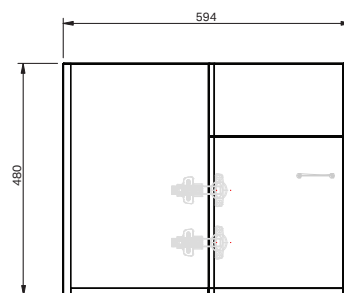

Stella Corners

1Dr Wall 600x600

CABINET SPECIFICATION

Product Features

| | |
|----------------------|---------------------------------|
| Product Code | 32901 |
| Product Description | Stella Corners - Wall - 600x600 |
| Drawer Configuration | 1 Door |
| Notes | Drawings depict cabinet only. |

IMPORTANT NOTE: Throughout this guide, dimensions may vary by ± 2 mm. Please read the installation manual for detailed information on installing the product. St. Michel pursues a policy of continuing improvement in design and manufacturing of its products. The right is therefore reserved to vary specifications without notice.