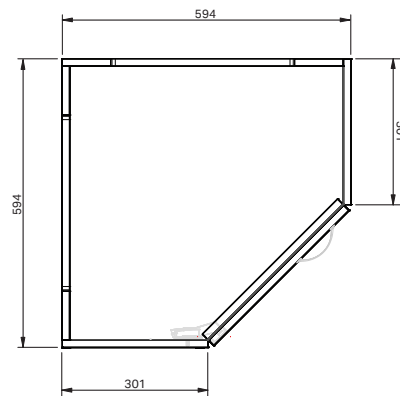

Stella Corners

1Dr Wall 600x600

CABINET SPECIFICATION

Product Features

| | |
|----------------------|---------------------------------|
| Product Code | 32901 |
| Product Description | Stella Corners - Wall - 600x600 |
| Drawer Configuration | 1 Door |
| Notes | Drawings depict cabinet only. |

IMPORTANT NOTE: Throughout this guide, dimensions may vary by ± 2 mm. Please read the installation manual for detailed information on installing the product. St. Michel pursues a policy of continuing improvement in design and manufacturing of its products. The right is therefore reserved to vary specifications without notice.