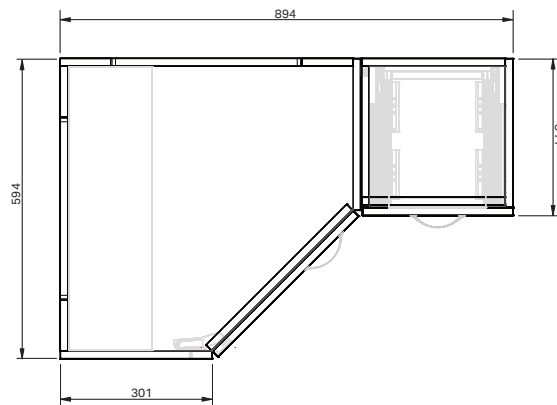

## 1Dr 3Dwr Floor **600x900**

#### Product Features

Product Code	52901
Product Description	Stella Corners - Floor- 600x900
Drawer Configuration	1 Door 3 Drawer
Notes	Internal shelf is 560 x165 and can be placed LH or RH depending on plumbing orientation. Cabinet is supplied as 2 modules. Drawings depict cabinet only.