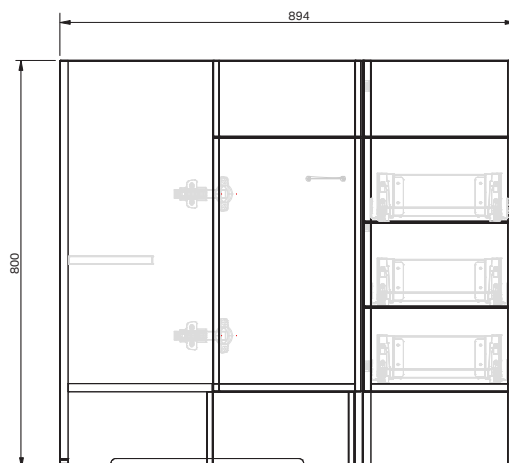

## 1Dr 3Dwr Floor **600x900**

#### Product Features

Product Code	52901
Product Description	Stella Corners - Floor- 600x900
Drawer Configuration	1 Door 3 Drawer
Notes	Internal shelf is 560 x165 and can be placed LH or RH depending on plumbing orientation. Cabinet is supplied as 2 modules. Drawings depict cabinet only.

**IMPORTANT NOTE:** Throughout this guide, dimensions may vary by  $\pm 2$ mm. Please read the installation manual for detailed information on installing the product. St. Michel pursues a policy of continuing improvement in design and manufacturing of its products. The right is therefore reserved to vary specifications without notice.