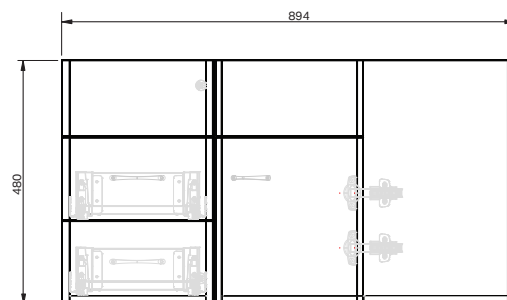

Stella Corners

1Dr 2Dwr Wall **900x600**

CABINET SPECIFICATION

Product Features

Product Code	33101
Product Description	Stella Corners - Wall - 900x600
Drawer Configuration	1 Door 2 Drawer
Notes	Cabinet is supplied as 2 modules. Drawings depict cabinet only.

IMPORTANT NOTE: Throughout this guide, dimensions may vary by ± 2 mm. Please read the installation manual for detailed information on installing the product. St. Michel pursues a policy of continuing improvement in design and manufacturing of its products. The right is therefore reserved to vary specifications without notice.