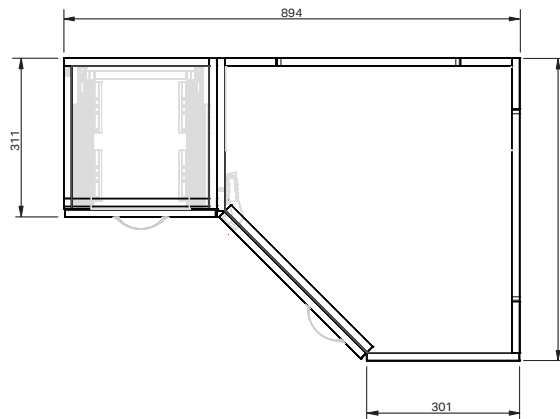

Stella Corners

1Dr 2Dwr Wall **900x600**

CABINET SPECIFICATION

Product Features

Product Code	33101
Product Description	Stella Corners - Wall - 900x600
Drawer Configuration	1 Door 2 Drawer
Notes	Cabinet is supplied as 2 modules. Drawings depict cabinet only.

IMPORTANT NOTE: Throughout this guide, dimensions may vary by ± 2 mm. Please read the installation manual for detailed information on installing the product. St. Michel pursues a policy of continuing improvement in design and manufacturing of its products. The right is therefore reserved to vary specifications without notice.