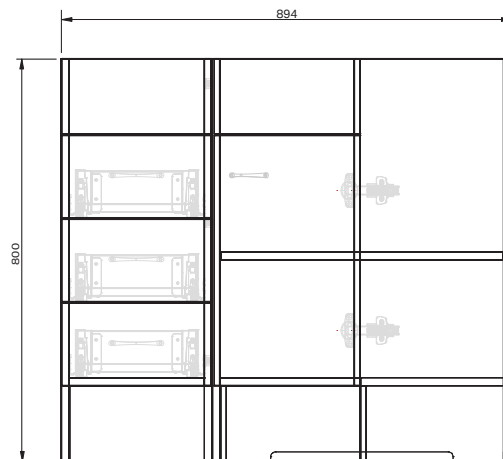

## 1Dr 3Dwr Floor **900x600**

### CABINET SPECIFICATION

Product Features	
Product Code	53001
Product Description	Stella Corners - Floor- 900x600
Drawer Configuration	1 Door 3 Drawer
Notes	Internal shelf is 560 x165 and can be placed LH or RH depending on plumbing orientation. Cabinet is supplied as 2 modules. Drawings depict cabinet only.

**IMPORTANT NOTE:** Throughout this guide, dimensions may vary by  $\pm 2$ mm. Please read the installation manual for detailed information on installing the product. St. Michel pursues a policy of continuing improvement in design and manufacturing of its products. The right is therefore reserved to vary specifications without notice.