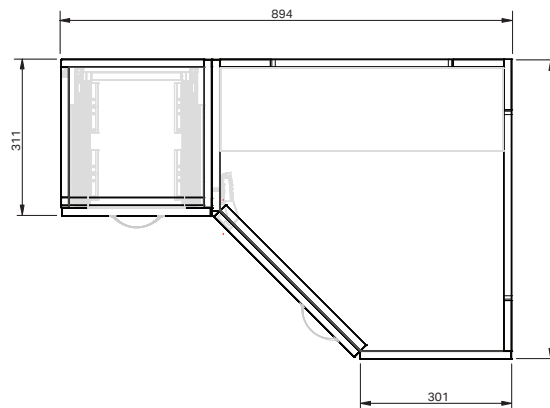

## 1Dr 3Dwr Floor **900x600**

### CABINET SPECIFICATION

Product Features	
Product Code	53001
Product Description	Stella Corners - Floor- 900x600
Drawer Configuration	1 Door 3 Drawer
Notes	Internal shelf is 560 x165 and can be placed LH or RH depending on plumbing orientation. Cabinet is supplied as 2 modules. Drawings depict cabinet only.

**IMPORTANT NOTE:** Throughout this guide, dimensions may vary by  $\pm 2$ mm. Please read the installation manual for detailed information on installing the product. St. Michel pursues a policy of continuing improvement in design and manufacturing of its products. The right is therefore reserved to vary specifications without notice.