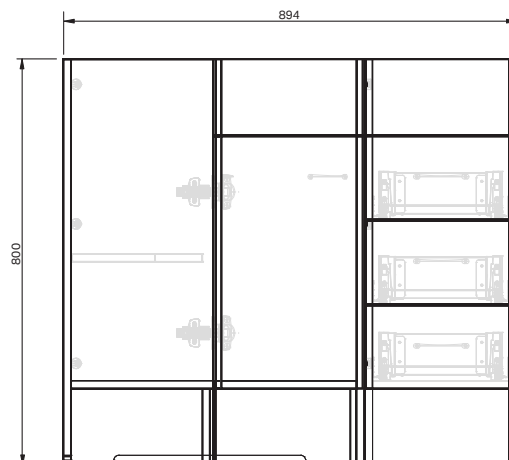

## 2Dr 3Dwr Floor **900x900**

#### Product Features

Product Code	53101
Product Description	Stella Corners - Floor - 900x900
Drawer Configuration	2 Door 3 Drawer
Notes	Internal shelf is 560 x165 and can be placed LH or RH depending on plumbing orientation. Cabinet is supplied as 3 modules. Drawings depict cabinet only.

**IMPORTANT NOTE:** Throughout this guide, dimensions may vary by  $\pm 2$ mm. Please read the installation manual for detailed information on installing the product. St. Michel pursues a policy of continuing improvement in design and manufacturing of its products. The right is therefore reserved to vary specifications without notice.