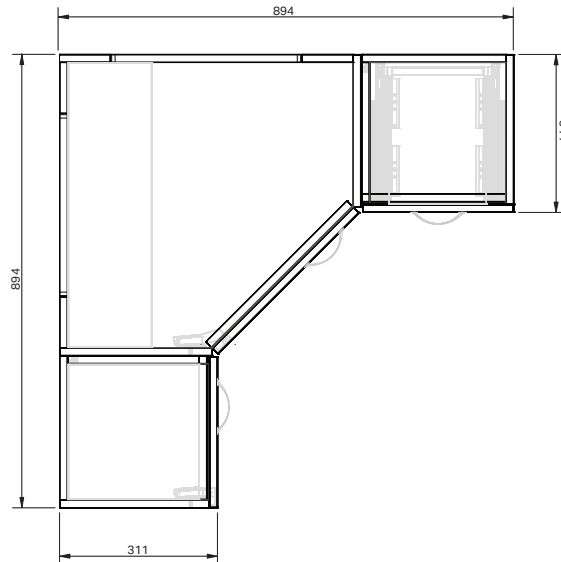

## 2Dr 3Dwr Floor **900x900**

#### Product Features

Product Code	53101
Product Description	Stella Corners - Floor - 900x900
Drawer Configuration	2 Door 3 Drawer
Notes	Internal shelf is 560 x165 and can be placed LH or RH depending on plumbing orientation. Cabinet is supplied as 3 modules. Drawings depict cabinet only.