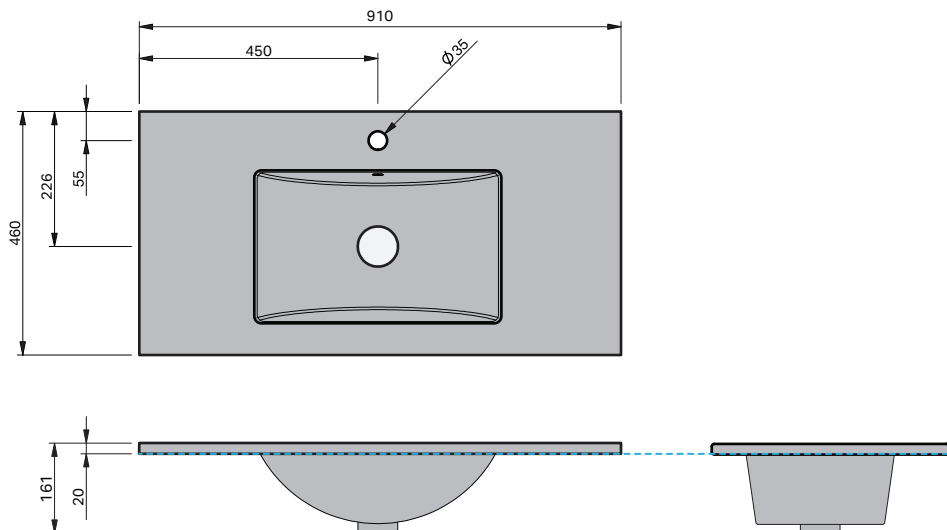

## BASIN SPECIFICATION

### Product Features

Product Code	24001
Type of basin	Console
Material of basin	Ceramic
Capacity of basin	6.5 litre
Overflow Configuration	Overflow supplied Max tap flow rate of 9 ltrs / minute
Colour options	White Gloss

- The basin must be sealed to the top with an acetic cured silicone sealant.
- Epoxy type sealants must not be used.

INDICATES TOP SURFACE -----

**IMPORTANT NOTE:** Throughout this guide, dimensions may vary by  $\pm 5$ mm. Please read the installation manual for detailed information on installing the product. St. Michel pursues a policy of continuing improvement in design and manufacturing of its products. The right is therefore reserved to vary specifications without notice.