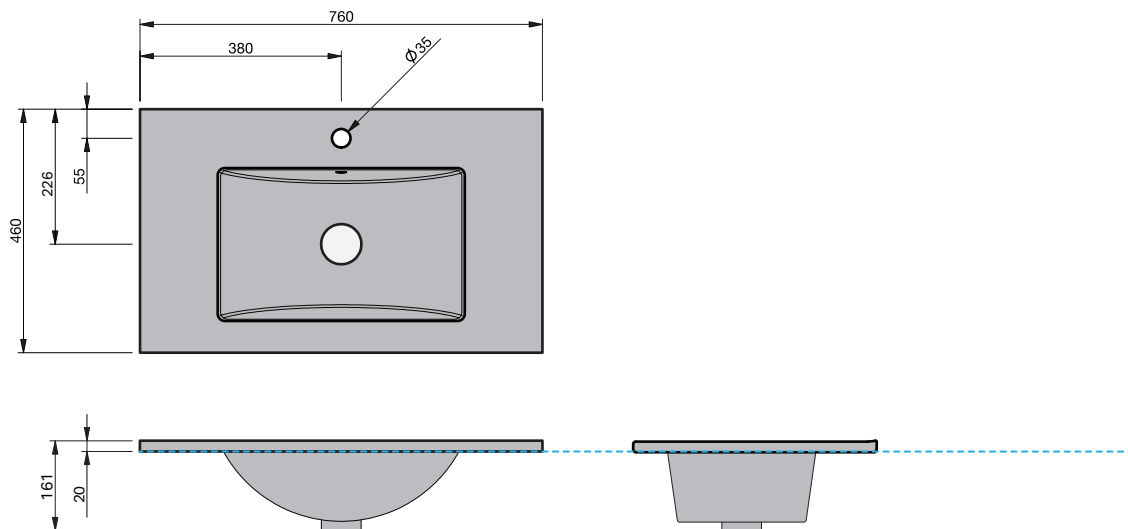

Rubik 750

BASIN SPECIFICATION

Product Features

Product Code	23901
Type of basin	Console
Material of basin	Ceramic
Capacity of basin	6.5 litre
Overflow Configuration	Overflow supplied Max tap flow rate of 9 ltrs / minute
Colour options	White Gloss

- The basin must be sealed to the top with an acetic cured silicone sealant.
- Epoxy type sealants must not be used.

INDICATES TOP SURFACE -----

IMPORTANT NOTE: Throughout this guide, dimensions may vary by ± 5 mm. Please read the installation manual for detailed information on installing the product. St. Michel pursues a policy of continuing improvement in design and manufacturing of its products. The right is therefore reserved to vary specifications without notice.