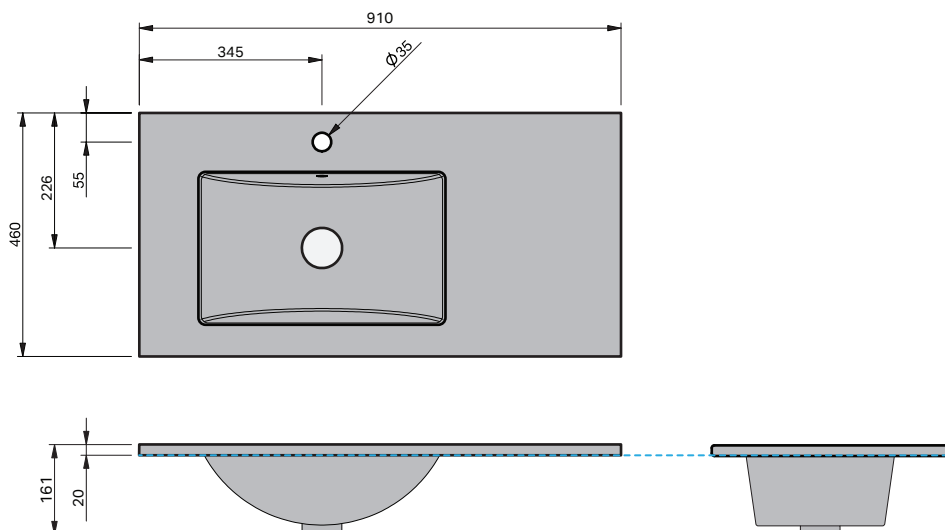

## BASIN SPECIFICATION

CERAMIC

### Product Features

Product Code	24201
Type of basin	Console
Material of basin	Ceramic
Capacity of basin	6.5 litre
Overflow Configuration	Overflow supplied Max tap flow rate of 9 ltrs / minute
Colour options	White Gloss

- The basin must be sealed to the top with an acetic cured silicone sealant.
- Epoxy type sealants must not be used.

INDICATES TOP SURFACE -----

**IMPORTANT NOTE:** Throughout this guide, dimensions may vary by  $\pm 5$ mm. Please read the installation manual for detailed information on installing the product. St. Michel pursues a policy of continuing improvement in design and manufacturing of its products. The right is therefore reserved to vary specifications without notice.