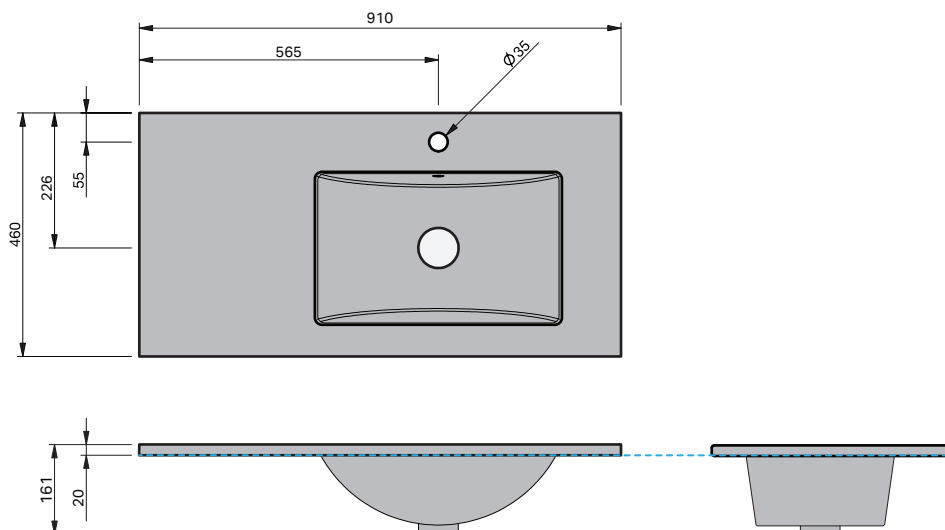

Rubik 900 Right

BASIN SPECIFICATION

Product Features

Product Code	24301
Type of basin	Console
Material of basin	Ceramic
Capacity of basin	6.5 litre
Overflow Configuration	Overflow supplied Max tap flow rate of 9 ltrs / minute
Colour options	White Gloss

- The basin must be sealed to the top with an acetic cured silicone sealant.
- Epoxy type sealants must not be used.

INDICATES TOP SURFACE -----

IMPORTANT NOTE: Throughout this guide, dimensions may vary by ± 5 mm. Please read the installation manual for detailed information on installing the product. St. Michel pursues a policy of continuing improvement in design and manufacturing of its products. The right is therefore reserved to vary specifications without notice.