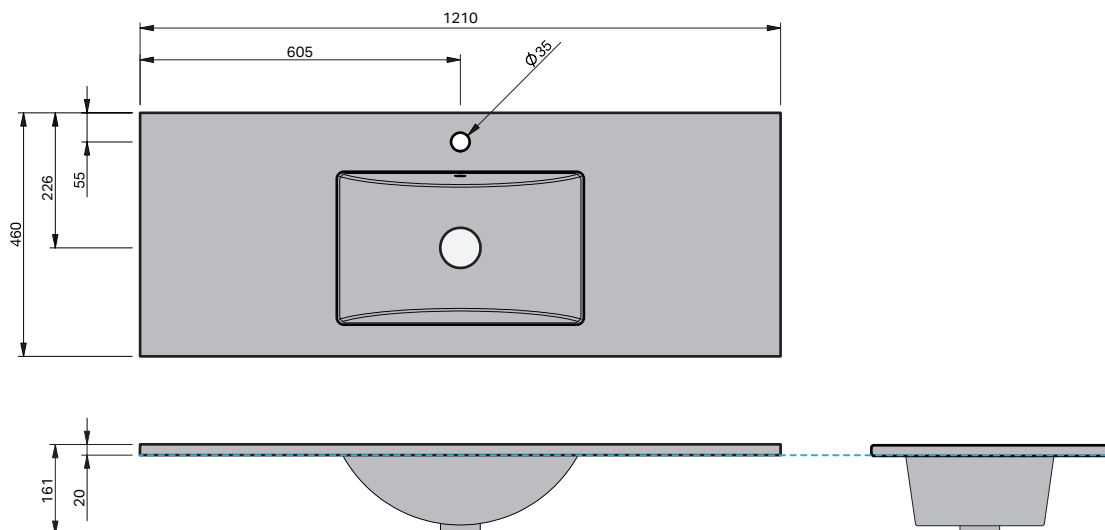

Rubik 1200

BASIN SPECIFICATION

Product Features

Product Code	24101
Type of basin	Console
Material of basin	Ceramic
Capacity of basin	6.5 litre
Overflow Configuration	Overflow supplied Max tap flow rate of 9 ltrs / minute
Colour options	White Gloss

- The basin must be sealed to the top with an acetic cured silicone sealant.
- Epoxy type sealants must not be used.

INDICATES TOP SURFACE -----

IMPORTANT NOTE: Throughout this guide, dimensions may vary by ± 5 mm. Please read the installation manual for detailed information on installing the product. St. Michel pursues a policy of continuing improvement in design and manufacturing of its products. The right is therefore reserved to vary specifications without notice.