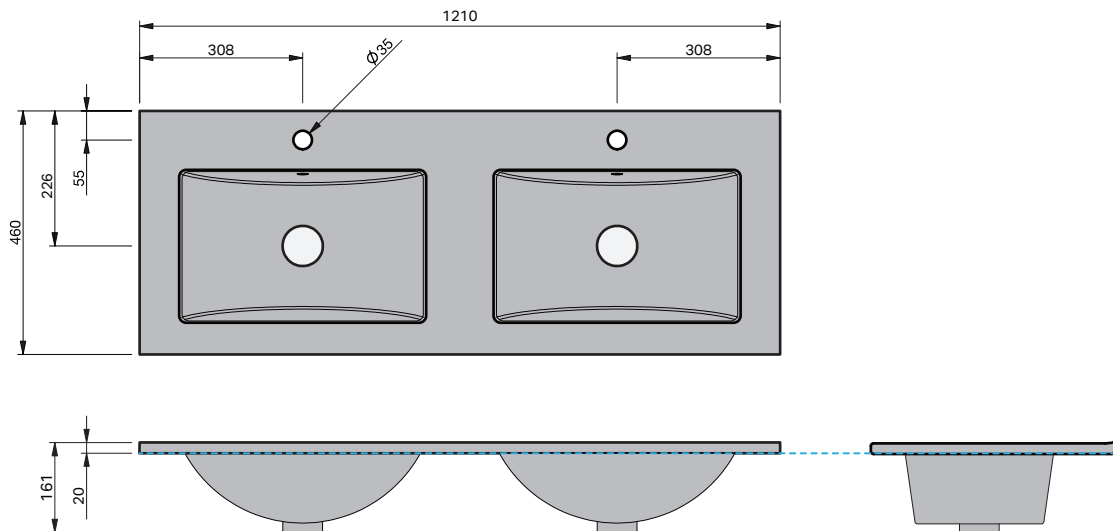

## BASIN SPECIFICATION

### Product Features

Product Code	24401
Type of basin	Console
Material of basin	Ceramic
Capacity of basin	6.5 litre
Overflow Configuration	Overflow supplied Max tap flow rate of 9 ltrs / minute
Colour options	White Gloss

- The basin must be sealed to the top with an acetic cured silicone sealant.
- Epoxy type sealants must not be used.

INDICATES TOP SURFACE -----

**IMPORTANT NOTE:** Throughout this guide, dimensions may vary by  $\pm 5$ mm. Please read the installation manual for detailed information on installing the product. St. Michel pursues a policy of continuing improvement in design and manufacturing of its products. The right is therefore reserved to vary specifications without notice.