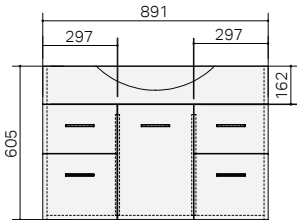

## Basin: Corinne

Drawings depict cabinet only. Dotted lines indicate internal cabinet parts.  
Gaps inbetween doors and drawers are 2mm. All measurements are in millimetres and are +/- 2mm.

Casa 600 Wall

Casa 600 Floor

Casa 750 Wall

Casa 750 Floor

Casa 900 Wall

Casa 900 Floor

Casa 1200 Wall

Casa 1200 Floor

End View - 600 model

End View - 750, 900, 1200 model

Drawer Detail

St Michel pursues a policy of continuing improvement in design and manufacturing of its products.  
The right is therefore reserved to vary specifications without notice | Revised 02/2024