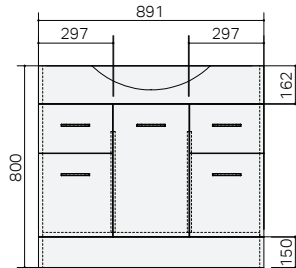

## Basin: Corinne

Drawings depict cabinet only. Dotted lines indicate internal cabinet parts.  
Gaps inbetween doors and drawers are 2mm. All measurements are in millimetres and are +/- 2mm.

Casa 600 Wall

Casa 600 Floor

Casa 750 Wall

Casa 750 Floor

Casa 900 Wall

Casa 900 Floor

Casa 1200 Wall

Casa 1200 Floor

End View - 600 model

End View - 750, 900, 1200 model

Drawer Detail

St Michel pursues a policy of continuing improvement in design and manufacturing of its products.  
The right is therefore reserved to vary specifications without notice | Revised 02/2024