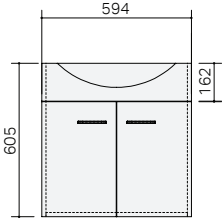

## Basin: Corinne

Drawings depict cabinet only. Dotted lines indicate internal cabinet parts.  
Gaps inbetween doors and drawers are 2mm. All measurements are in millimetres and are +/- 2mm.

Casa 600 Wall

Casa 600 Floor

Casa 750 Wall

Casa 750 Floor

Casa 900 Wall

Casa 900 Floor

Casa 1200 Wall

Casa 1200 Floor

End View - 600 model

End View - 750, 900, 1200 model

Drawer Detail

St Michel pursues a policy of continuing improvement in design and manufacturing of its products.  
The right is therefore reserved to vary specifications without notice | Revised 02/2024