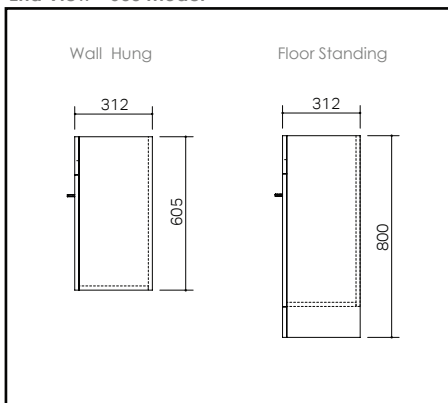

## Basin: Corinne

Drawings depict cabinet only. Dotted lines indicate internal cabinet parts.  
Gaps inbetween doors and drawers are 2mm. All measurements are in millimetres and are +/- 2mm.

Casa 600 Wall

Casa 600 Floor

Casa 750 Wall

Casa 750 Floor

Casa 900 Wall

Casa 900 Floor

Casa 1200 Wall

Casa 1200 Floor

End View - 600 model

End View - 750, 900, 1200 model

Drawer Detail

St Michel pursues a policy of continuing improvement in design and manufacturing of its products.  
The right is therefore reserved to vary specifications without notice | Revised 02/2024