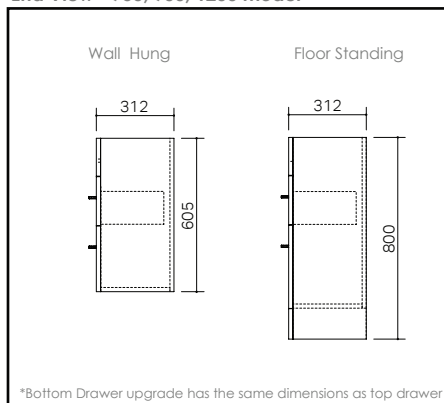

## Basin: Corinne

Drawings depict cabinet only. Dotted lines indicate internal cabinet parts.  
Gaps inbetween doors and drawers are 2mm. All measurements are in millimetres and are +/- 2mm.

Casa 600 Wall

Casa 600 Floor

Casa 750 Wall

Casa 750 Floor

Casa 900 Wall

Casa 900 Floor

Casa 1200 Wall

Casa 1200 Floor

End View - 600 model

End View - 750, 900, 1200 model

Drawer Detail

St Michel pursues a policy of continuing improvement in design and manufacturing of its products.  
The right is therefore reserved to vary specifications without notice | Revised 02/2024