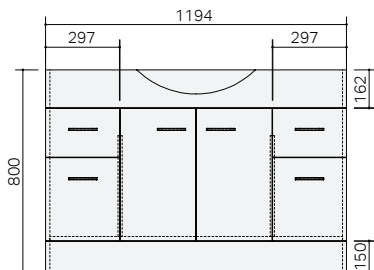

## Basin: Corinne

Drawings depict cabinet only. Dotted lines indicate internal cabinet parts.  
Gaps inbetween doors and drawers are 2mm. All measurements are in millimetres and are +/- 2mm.

Casa 600 Wall

Casa 600 Floor

Casa 750 Wall

Casa 750 Floor

Casa 900 Wall

Casa 900 Floor

Casa 1200 Wall

Casa 1200 Floor

End View - 600 model

End View - 750, 900, 1200 model

Drawer Detail

St Michel pursues a policy of continuing improvement in design and manufacturing of its products.  
The right is therefore reserved to vary specifications without notice | Revised 02/2024