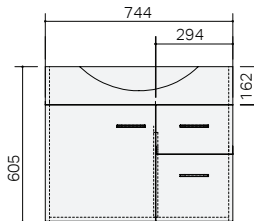

## Basin: Corinne

Drawings depict cabinet only. Dotted lines indicate internal cabinet parts.  
Gaps inbetween doors and drawers are 2mm. All measurements are in millimetres and are +/- 2mm.

Casa 600 Wall

Casa 600 Floor

Casa 750 Wall

Casa 750 Floor

Casa 900 Wall

Casa 900 Floor

Casa 1200 Wall

Casa 1200 Floor

End View - 600 model

End View - 750, 900, 1200 model

Drawer Detail

St Michel pursues a policy of continuing improvement in design and manufacturing of its products.  
The right is therefore reserved to vary specifications without notice | Revised 02/2024