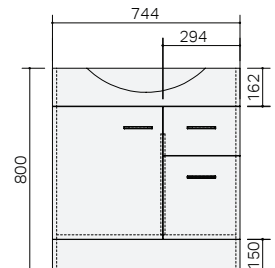

## Basin: Corinne

Drawings depict cabinet only. Dotted lines indicate internal cabinet parts.  
Gaps inbetween doors and drawers are 2mm. All measurements are in millimetres and are +/- 2mm.

Casa 600 Wall

Casa 600 Floor

Casa 750 Wall

Casa 750 Floor

Casa 900 Wall

Casa 900 Floor

Casa 1200 Wall

Casa 1200 Floor

End View - 600 model

End View - 750, 900, 1200 model

Drawer Detail

St Michel pursues a policy of continuing improvement in design and manufacturing of its products.  
The right is therefore reserved to vary specifications without notice | Revised 02/2024