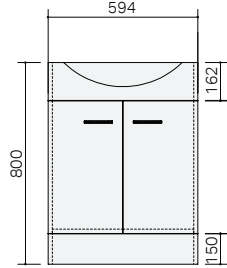

## Basin: Corinne

Drawings depict cabinet only. Dotted lines indicate internal cabinet parts.  
Gaps inbetween doors and drawers are 2mm. All measurements are in millimetres and are +/- 2mm.

Casa 600 Wall

Casa 600 Floor

Casa 750 Wall

Casa 750 Floor

Casa 900 Wall

Casa 900 Floor

Casa 1200 Wall

Casa 1200 Floor

End View - 600 model

End View - 750, 900, 1200 model

Drawer Detail

St Michel pursues a policy of continuing improvement in design and manufacturing of its products.  
The right is therefore reserved to vary specifications without notice | Revised 02/2024