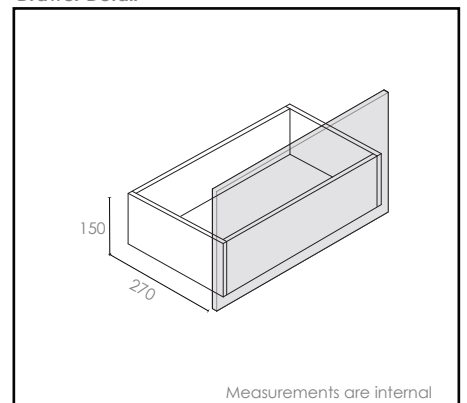

## Basin: Corinne

Drawings depict cabinet only. Dotted lines indicate internal cabinet parts.  
Gaps inbetween doors and drawers are 2mm. All measurements are in millimetres and are +/- 2mm.

Casa 600 Wall

Casa 600 Floor

Casa 750 Wall

Casa 750 Floor

Casa 900 Wall

Casa 900 Floor

Casa 1200 Wall

Casa 1200 Floor

End View - 600 model

End View - 750, 900, 1200 model

Drawer Detail

St Michel pursues a policy of continuing improvement in design and manufacturing of its products.  
The right is therefore reserved to vary specifications without notice | Revised 02/2024