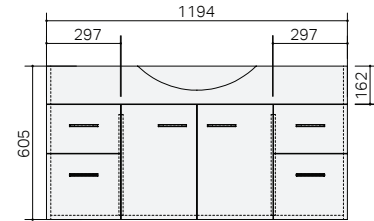

## Basin: Corinne

Drawings depict cabinet only. Dotted lines indicate internal cabinet parts.  
Gaps inbetween doors and drawers are 2mm. All measurements are in millimetres and are +/- 2mm.

Casa 600 Wall

Casa 600 Floor

Casa 750 Wall

Casa 750 Floor

Casa 900 Wall

Casa 900 Floor

Casa 1200 Wall

Casa 1200 Floor

End View - 600 model

End View - 750, 900, 1200 model

Drawer Detail

St Michel pursues a policy of continuing improvement in design and manufacturing of its products.  
The right is therefore reserved to vary specifications without notice | Revised 02/2024