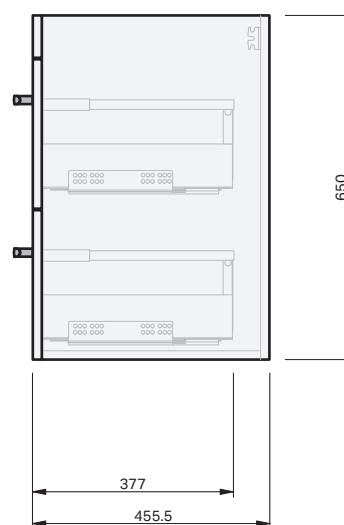

Portland 1Dr Wall 750

CABINET SPECIFICATION

Product Features

Product Code	2970-W
Product Description	Portland - Wall 750
Drawer Configuration	1 Drawer
Basin	Loop 750, Ceramic
Overflow Configuration	Overflow provided Max tap flow rate of 15 litres / minute
Notes	Drawings depict cabinet only

st.michel
BATHROOMWARE

phone (09) 837 4276 email info@stmichel.co.nz stmichel.co.nz

Portland 2Dr Wall 750

CABINET SPECIFICATION

Product Features

Product Code	2971-W
Product Description	Portland - Wall 750
Drawer Configuration	2 Drawer
Basin	Loop 750, Ceramic
Overflow Configuration	Overflow provided Max tap flow rate of 15 litres / minute
Notes	Drawings depict cabinet only

INDICATES FLOOR SURFACE -----

IMPORTANT NOTE: Throughout this guide, dimensions may vary by ± 2 mm. Please read the installation manual for detailed information on installing the product. St. Michel pursues a policy of continuing improvement in design and manufacturing of its products. The right is therefore reserved to vary specifications without notice.

st.michel
BATHROOMWARE

phone (09) 837 4276 email info@stmichel.co.nz stmichel.co.nz

Portland 2Dr Floor 750

CABINET SPECIFICATION

Product Features

Product Code	2972-W
Product Description	Portland - Floor 750
Drawer Configuration	2 Drawer
Basin	Loop 750, Ceramic
Overflow Configuration	Overflow provided Max tap flow rate of 15 litres / minute
Notes	Drawings depict cabinet only