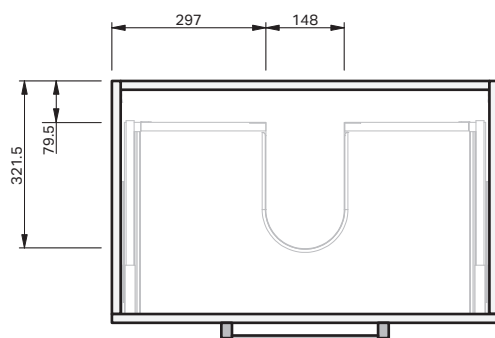

Portland 1Dr Wall 750

CABINET SPECIFICATION

Product Features

Product Code	2970-W
Product Description	Portland - Wall 750
Drawer Configuration	1 Drawer
Basin	Loop 750, Ceramic
Overflow Configuration	Overflow provided Max tap flow rate of 15 litres / minute
Notes	Drawings depict cabinet only

INDICATES FLOOR SURFACE -----

IMPORTANT NOTE: Throughout this guide, dimensions may vary by ± 2 mm. Please read the installation manual for detailed information on installing the product. St. Michel pursues a policy of continuing improvement in design and manufacturing of its products. The right is therefore reserved to vary specifications without notice.

st.michel
BATHROOMWARE

phone (09) 837 4276 email info@stmichel.co.nz stmichel.co.nz

Portland 2Dr Wall 750

CABINET SPECIFICATION

Product Features

Product Code	2971-W
Product Description	Portland - Wall 750
Drawer Configuration	2 Drawer
Basin	Loop 750, Ceramic
Overflow Configuration	Overflow provided Max tap flow rate of 15 litres / minute
Notes	Drawings depict cabinet only