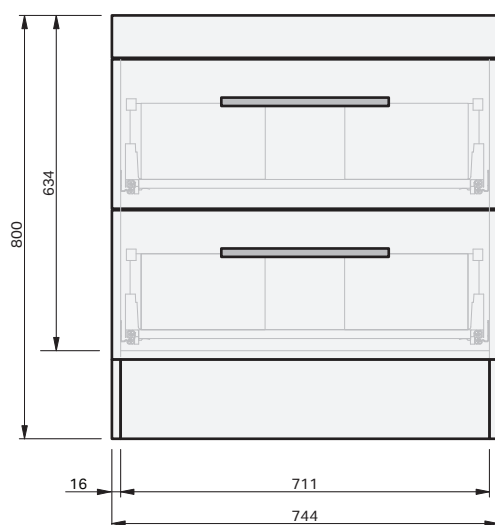

INDICATES FLOOR SURFACE -----

IMPORTANT NOTE: Throughout this guide, dimensions may vary by ± 2 mm. Please read the installation manual for detailed information on installing the product. St. Michel pursues a policy of continuing improvement in design and manufacturing of its products. The right is therefore reserved to vary specifications without notice.

st.michel
BATHROOMWARE

phone (09) 837 4276 email info@stmichel.co.nz stmichel.co.nz

Portland 2Dr Floor 750

CABINET SPECIFICATION

Product Features

Product Code	2972-W
Product Description	Portland - Floor 750
Drawer Configuration	2 Drawer
Basin	Loop 750, Ceramic
Overflow Configuration	Overflow provided Max tap flow rate of 15 litres / minute
Notes	Drawings depict cabinet only

st.michel
BATHROOMWARE

phone (09) 837 4276 email info@stmichel.co.nz stmichel.co.nz

Loop 750

BASIN SPECIFICATION

Product Features

Product Code	26701
Type of basin	Console
Material of basin	Ceramic
Capacity of basin	6.5 litre
Overflow Configuration	Overflow provided Max tap flow rate of 15 litres / minute
Colour options	White Gloss