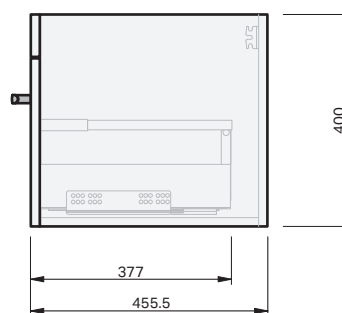

Portland 1Dr Wall 750

CABINET SPECIFICATION

Product Features

Product Code	2970-W
Product Description	Portland - Wall 750
Drawer Configuration	1 Drawer
Basin	Loop 750, Ceramic
Overflow Configuration	Overflow provided Max tap flow rate of 15 litres / minute
Notes	Drawings depict cabinet only

INDICATES FLOOR SURFACE -----

IMPORTANT NOTE: Throughout this guide, dimensions may vary by ± 2 mm. Please read the installation manual for detailed information on installing the product. St. Michel pursues a policy of continuing improvement in design and manufacturing of its products. The right is therefore reserved to vary specifications without notice.

st.michel
BATHROOMWARE

phone (09) 837 4276 email info@stmichel.co.nz stmichel.co.nz

Portland 2Dr Wall 750

CABINET SPECIFICATION

Product Features

Product Code	2971-W
Product Description	Portland - Wall 750
Drawer Configuration	2 Drawer
Basin	Loop 750, Ceramic
Overflow Configuration	Overflow provided Max tap flow rate of 15 litres / minute
Notes	Drawings depict cabinet only

st.michel
BATHROOMWARE

phone (09) 837 4276 email info@stmichel.co.nz stmichel.co.nz

Portland 2Dr Floor 750

CABINET SPECIFICATION

Product Features

Product Code	2972-W
Product Description	Portland - Floor 750
Drawer Configuration	2 Drawer
Basin	Loop 750, Ceramic
Overflow Configuration	Overflow provided Max tap flow rate of 15 litres / minute
Notes	Drawings depict cabinet only