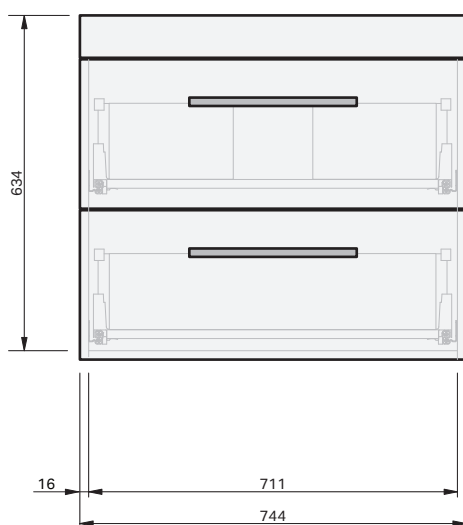

Portland 1Dr Wall 750

CABINET SPECIFICATION

Product Features

Product Code	2970-W
Product Description	Portland - Wall 750
Drawer Configuration	1 Drawer
Basin	Loop 750, Ceramic
Overflow Configuration	Overflow provided Max tap flow rate of 15 litres / minute
Notes	Drawings depict cabinet only

st.michel
BATHROOMWARE

phone (09) 837 4276 email info@stmichel.co.nz stmichel.co.nz

Portland 2Dr Wall 750

CABINET SPECIFICATION

Product Features

Product Code	2971-W
Product Description	Portland - Wall 750
Drawer Configuration	2 Drawer
Basin	Loop 750, Ceramic
Overflow Configuration	Overflow provided Max tap flow rate of 15 litres / minute
Notes	Drawings depict cabinet only

INDICATES FLOOR SURFACE -----

IMPORTANT NOTE: Throughout this guide, dimensions may vary by ± 2 mm. Please read the installation manual for detailed information on installing the product. St. Michel pursues a policy of continuing improvement in design and manufacturing of its products. The right is therefore reserved to vary specifications without notice.

st.michel
BATHROOMWARE

phone (09) 837 4276 email info@stmichel.co.nz stmichel.co.nz

Portland 2Dr Floor 750

CABINET SPECIFICATION

Product Features

Product Code	2972-W
Product Description	Portland - Floor 750
Drawer Configuration	2 Drawer
Basin	Loop 750, Ceramic
Overflow Configuration	Overflow provided Max tap flow rate of 15 litres / minute
Notes	Drawings depict cabinet only