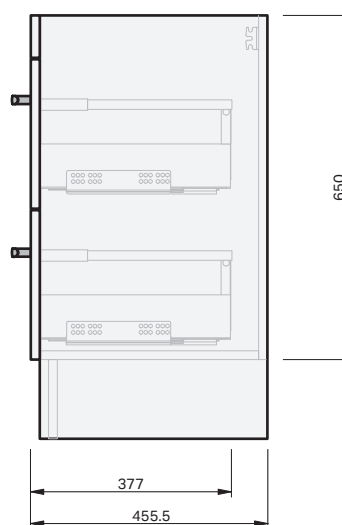

Portland 1Dr Wall 750

CABINET SPECIFICATION

Product Features

Product Code	2970-W
Product Description	Portland - Wall 750
Drawer Configuration	1 Drawer
Basin	Loop 750, Ceramic
Overflow Configuration	Overflow provided Max tap flow rate of 15 litres / minute
Notes	Drawings depict cabinet only

st.michel
BATHROOMWARE

phone (09) 837 4276 email info@stmichel.co.nz stmichel.co.nz

Portland 2Dr Floor 750

CABINET SPECIFICATION

Product Features

Product Code	2972-W
Product Description	Portland - Floor 750
Drawer Configuration	2 Drawer
Basin	Loop 750, Ceramic
Overflow Configuration	Overflow provided Max tap flow rate of 15 litres / minute
Notes	Drawings depict cabinet only

INDICATES FLOOR SURFACE -----

IMPORTANT NOTE: Throughout this guide, dimensions may vary by ± 2 mm. Please read the installation manual for detailed information on installing the product. St. Michel pursues a policy of continuing improvement in design and manufacturing of its products. The right is therefore reserved to vary specifications without notice.

st.michel
BATHROOMWARE

phone (09) 837 4276 email info@stmichel.co.nz stmichel.co.nz

Loop 750

BASIN SPECIFICATION

Product Features

Product Code	26701
Type of basin	Console
Material of basin	Ceramic
Capacity of basin	6.5 litre
Overflow Configuration	Overflow provided Max tap flow rate of 15 litres / minute
Colour options	White Gloss