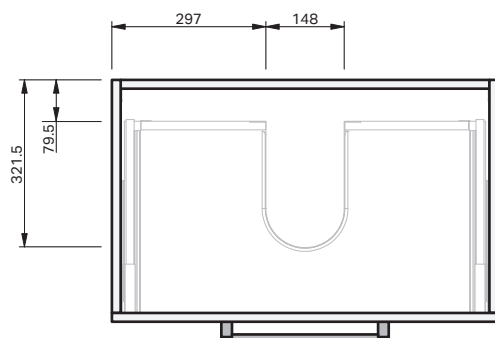

INDICATES FLOOR SURFACE -----

IMPORTANT NOTE: Throughout this guide, dimensions may vary by ± 2 mm. Please read the installation manual for detailed information on installing the product. St. Michel pursues a policy of continuing improvement in design and manufacturing of its products. The right is therefore reserved to vary specifications without notice.

st.michel
BATHROOMWARE

phone (09) 837 4276 email info@stmichel.co.nz stmichel.co.nz

Portland 2Dr Floor 750

CABINET SPECIFICATION

Product Features

Product Code	2972-W
Product Description	Portland - Floor 750
Drawer Configuration	2 Drawer
Basin	Loop 750, Ceramic
Overflow Configuration	Overflow provided Max tap flow rate of 15 litres / minute
Notes	Drawings depict cabinet only

st.michel
BATHROOMWARE

phone (09) 837 4276 email info@stmichel.co.nz stmichel.co.nz

Loop 750

BASIN SPECIFICATION

Product Features

Product Code	26701
Type of basin	Console
Material of basin	Ceramic
Capacity of basin	6.5 litre
Overflow Configuration	Overflow provided Max tap flow rate of 15 litres / minute
Colour options	White Gloss