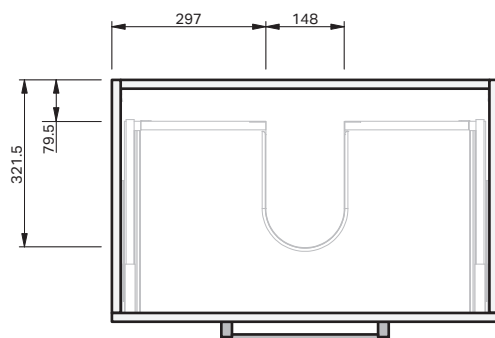

INDICATES FLOOR SURFACE -----

IMPORTANT NOTE: Throughout this guide, dimensions may vary by ± 2 mm. Please read the installation manual for detailed information on installing the product. St. Michel pursues a policy of continuing improvement in design and manufacturing of its products. The right is therefore reserved to vary specifications without notice.

st.michel
BATHROOMWARE

phone (09) 837 4276 email info@stmichel.co.nz stmichel.co.nz

Portland 2Dr Wall 750

CABINET SPECIFICATION

Product Features

Product Code	2971-W
Product Description	Portland - Wall 750
Drawer Configuration	2 Drawer
Basin	Loop 750, Ceramic
Overflow Configuration	Overflow provided Max tap flow rate of 15 litres / minute
Notes	Drawings depict cabinet only

st.michel
BATHROOMWARE

phone (09) 837 4276 email info@stmichel.co.nz stmichel.co.nz

Portland 2Dr Floor 750

CABINET SPECIFICATION

Product Features

Product Code	2972-W
Product Description	Portland - Floor 750
Drawer Configuration	2 Drawer
Basin	Loop 750, Ceramic
Overflow Configuration	Overflow provided Max tap flow rate of 15 litres / minute
Notes	Drawings depict cabinet only