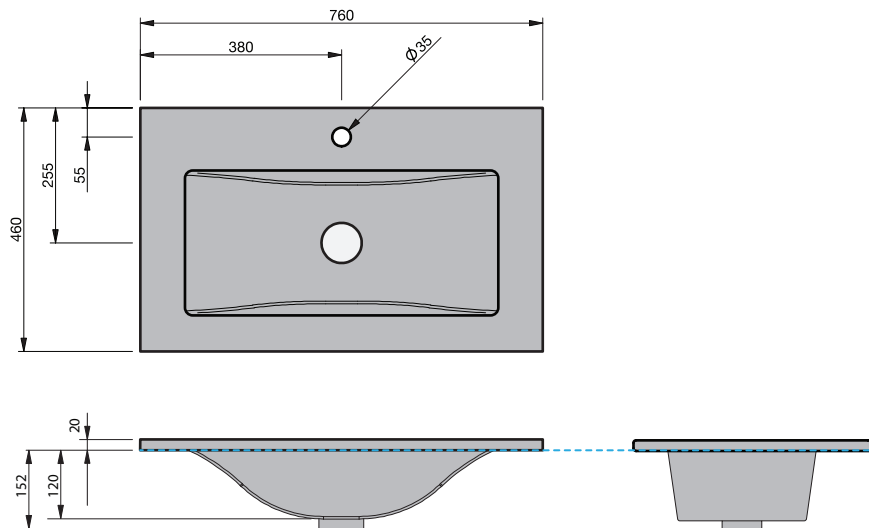

INDICATES FLOOR SURFACE -----

IMPORTANT NOTE: Throughout this guide, dimensions may vary by ± 2 mm. Please read the installation manual for detailed information on installing the product. St. Michel pursues a policy of continuing improvement in design and manufacturing of its products. The right is therefore reserved to vary specifications without notice.

st.michel
BATHROOMWARE

phone (09) 837 4276 email info@stmichel.co.nz stmichel.co.nz

Loop 750

BASIN SPECIFICATION

Product Features

Product Code	26701
Type of basin	Console
Material of basin	Ceramic
Capacity of basin	6.5 litre
Overflow Configuration	Overflow provided Max tap flow rate of 15 litres / minute
Colour options	White Gloss

INDICATES TOP SURFACE -----

IMPORTANT NOTE: Throughout this guide, dimensions may vary by ± 2 mm. Please read the installation manual for detailed information on installing the product. St. Michel pursues a policy of continuing improvement in design and manufacturing of its products. The right is therefore reserved to vary specifications without notice.