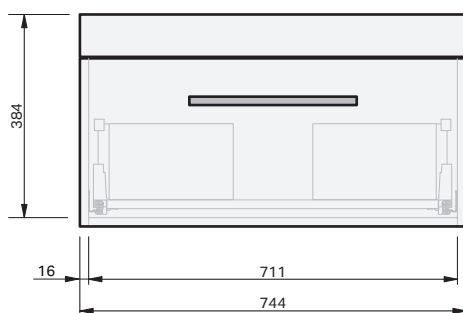

Portland 1Dr Wall 750

CABINET SPECIFICATION

Product Features

Product Code	2970-W
Product Description	Portland - Wall 750
Drawer Configuration	1 Drawer
Basin	Loop 750, Ceramic
Overflow Configuration	Overflow provided Max tap flow rate of 15 litres / minute
Notes	Drawings depict cabinet only

INDICATES FLOOR SURFACE -----

IMPORTANT NOTE: Throughout this guide, dimensions may vary by ± 2 mm. Please read the installation manual for detailed information on installing the product. St. Michel pursues a policy of continuing improvement in design and manufacturing of its products. The right is therefore reserved to vary specifications without notice.

st.michel
BATHROOMWARE

phone (09) 837 4276 email info@stmichel.co.nz stmichel.co.nz

Portland 2Dr Wall 750

CABINET SPECIFICATION

Product Features

Product Code	2971-W
Product Description	Portland - Wall 750
Drawer Configuration	2 Drawer
Basin	Loop 750, Ceramic
Overflow Configuration	Overflow provided Max tap flow rate of 15 litres / minute
Notes	Drawings depict cabinet only