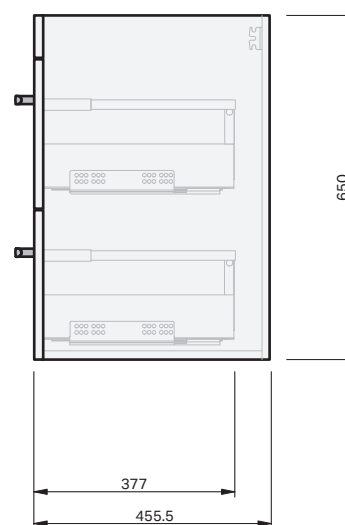

Portland 1Dr Wall 1200

CABINET SPECIFICATION

Product Features

Product Code	2976-W
Product Description	Portland - Wall 1200
Drawer Configuration	1 Drawer
Basin	Loop 1200, Ceramic
Overflow Configuration	Overflow provided Max tap flow rate of 15 litres / minute
Notes	Drawings depict cabinet only

st.michel
BATHROOMWARE

phone (09) 837 4276 email info@stmichel.co.nz stmichel.co.nz

Portland 2Dr Wall 1200

CABINET SPECIFICATION

Product Features

Product Code	2977-W
Product Description	Portland - Wall 1200
Drawer Configuration	2 Drawer
Basin	Loop 1200, Ceramic
Overflow Configuration	Overflow provided Max tap flow rate of 15 litres / minute
Notes	Drawings depict cabinet only

INDICATES FLOOR SURFACE -----

IMPORTANT NOTE: Throughout this guide, dimensions may vary by ± 2 mm. Please read the installation manual for detailed information on installing the product. St. Michel pursues a policy of continuing improvement in design and manufacturing of its products. The right is therefore reserved to vary specifications without notice.

st.michel
BATHROOMWARE

phone (09) 837 4276 email info@stmichel.co.nz stmichel.co.nz

Portland 2Dr Floor 1200

CABINET SPECIFICATION

Product Features

Product Code	2978-W
Product Description	Portland - Floor 1200
Drawer Configuration	2 Drawer
Basin	Loop 1200, Ceramic
Overflow Configuration	Overflow provided Max tap flow rate of 15 litres / minute
Notes	Drawings depict cabinet only