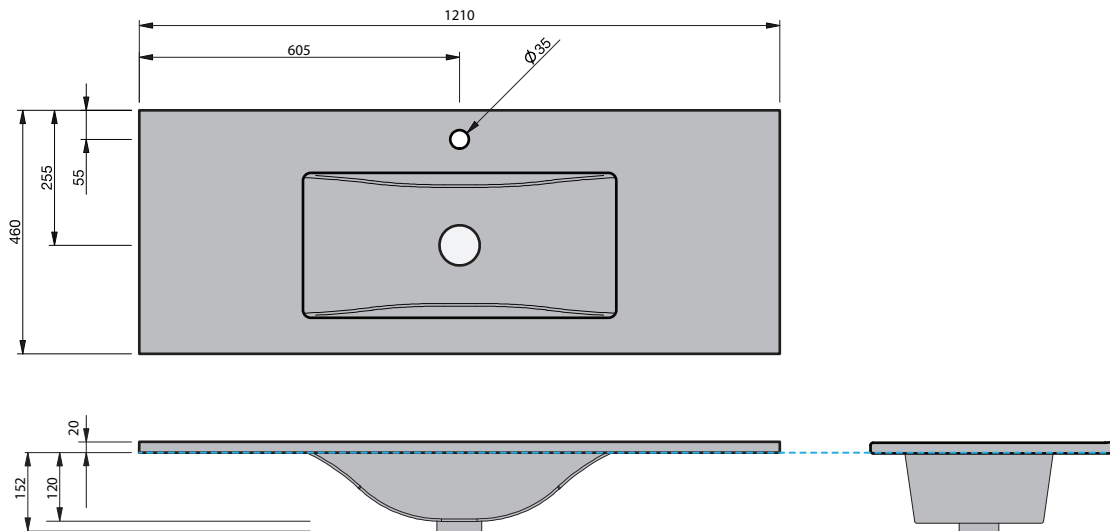

INDICATES FLOOR SURFACE -----

IMPORTANT NOTE: Throughout this guide, dimensions may vary by ± 2 mm. Please read the installation manual for detailed information on installing the product. St. Michel pursues a policy of continuing improvement in design and manufacturing of its products. The right is therefore reserved to vary specifications without notice.

st.michel
BATHROOMWARE

phone (09) 837 4276 email info@stmichel.co.nz stmichel.co.nz

Loop 1200

BASIN SPECIFICATION

Product Features

Product Code	26901
Type of basin	Console
Material of basin	Ceramic
Capacity of basin	6.5 litre
Overflow Configuration	Overflow provided Max tap flow rate of 15 litres / minute
Colour options	White Gloss

INDICATES TOP SURFACE -----

IMPORTANT NOTE: Throughout this guide, dimensions may vary by ± 2 mm. Please read the installation manual for detailed information on installing the product. St. Michel pursues a policy of continuing improvement in design and manufacturing of its products. The right is therefore reserved to vary specifications without notice.