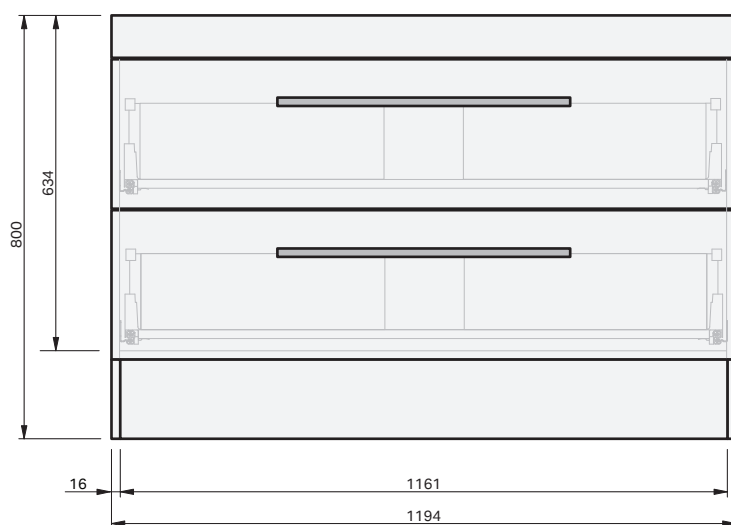

INDICATES FLOOR SURFACE -----

IMPORTANT NOTE: Throughout this guide, dimensions may vary by ± 2 mm. Please read the installation manual for detailed information on installing the product. St. Michel pursues a policy of continuing improvement in design and manufacturing of its products. The right is therefore reserved to vary specifications without notice.

st.michel
BATHROOMWARE

phone (09) 837 4276 email info@stmichel.co.nz stmichel.co.nz

Portland 2Dr Floor 1200

CABINET SPECIFICATION

Product Features

Product Code	2978-W
Product Description	Portland - Floor 1200
Drawer Configuration	2 Drawer
Basin	Loop 1200, Ceramic
Overflow Configuration	Overflow provided Max tap flow rate of 15 litres / minute
Notes	Drawings depict cabinet only

st.michel
BATHROOMWARE

phone (09) 837 4276 email info@stmichel.co.nz stmichel.co.nz

Loop 1200

BASIN SPECIFICATION

Product Features

Product Code	26901
Type of basin	Console
Material of basin	Ceramic
Capacity of basin	6.5 litre
Overflow Configuration	Overflow provided Max tap flow rate of 15 litres / minute
Colour options	White Gloss