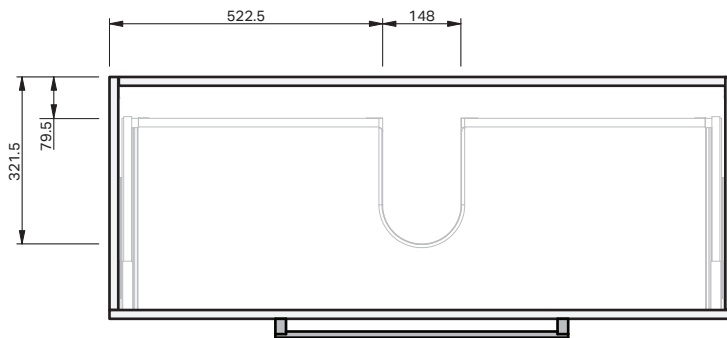

Portland 1Dr Wall 1200

CABINET SPECIFICATION

Product Features

Product Code	2976-W
Product Description	Portland - Wall 1200
Drawer Configuration	1 Drawer
Basin	Loop 1200, Ceramic
Overflow Configuration	Overflow provided Max tap flow rate of 15 litres / minute
Notes	Drawings depict cabinet only

INDICATES FLOOR SURFACE -----

IMPORTANT NOTE: Throughout this guide, dimensions may vary by ± 2 mm. Please read the installation manual for detailed information on installing the product. St. Michel pursues a policy of continuing improvement in design and manufacturing of its products. The right is therefore reserved to vary specifications without notice.

st.michel
BATHROOMWARE

phone (09) 837 4276 email info@stmichel.co.nz stmichel.co.nz

Portland 2Dr Wall 1200

CABINET SPECIFICATION

Product Features

Product Code	2977-W
Product Description	Portland - Wall 1200
Drawer Configuration	2 Drawer
Basin	Loop 1200, Ceramic
Overflow Configuration	Overflow provided Max tap flow rate of 15 litres / minute
Notes	Drawings depict cabinet only