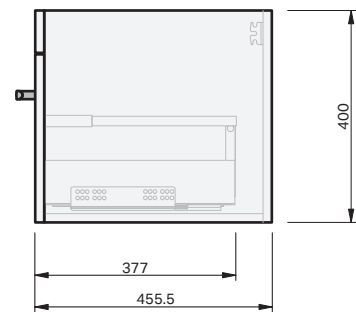

Portland 1Dr Wall 1200

CABINET SPECIFICATION

Product Features

Product Code	2976-W
Product Description	Portland - Wall 1200
Drawer Configuration	1 Drawer
Basin	Loop 1200, Ceramic
Overflow Configuration	Overflow provided Max tap flow rate of 15 litres / minute
Notes	Drawings depict cabinet only

INDICATES FLOOR SURFACE -----

IMPORTANT NOTE: Throughout this guide, dimensions may vary by ± 2 mm. Please read the installation manual for detailed information on installing the product. St. Michel pursues a policy of continuing improvement in design and manufacturing of its products. The right is therefore reserved to vary specifications without notice.

st.michel
BATHROOMWARE

phone (09) 837 4276 email info@stmichel.co.nz stmichel.co.nz

Portland 2Dr Wall 1200

CABINET SPECIFICATION

Product Features

Product Code	2977-W
Product Description	Portland - Wall 1200
Drawer Configuration	2 Drawer
Basin	Loop 1200, Ceramic
Overflow Configuration	Overflow provided Max tap flow rate of 15 litres / minute
Notes	Drawings depict cabinet only

st.michel
BATHROOMWARE

phone (09) 837 4276 email info@stmichel.co.nz stmichel.co.nz

Portland 2Dr Floor 1200

CABINET SPECIFICATION

Product Features

Product Code	2978-W
Product Description	Portland - Floor 1200
Drawer Configuration	2 Drawer
Basin	Loop 1200, Ceramic
Overflow Configuration	Overflow provided Max tap flow rate of 15 litres / minute
Notes	Drawings depict cabinet only