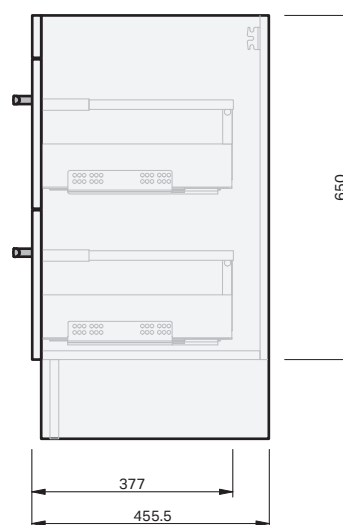

Portland 1Dr Wall 1200

CABINET SPECIFICATION

Product Features

Product Code	2976-W
Product Description	Portland - Wall 1200
Drawer Configuration	1 Drawer
Basin	Loop 1200, Ceramic
Overflow Configuration	Overflow provided Max tap flow rate of 15 litres / minute
Notes	Drawings depict cabinet only

st.michel
BATHROOMWARE

phone (09) 837 4276 email info@stmichel.co.nz stmichel.co.nz

Portland 2Dr Floor 1200

CABINET SPECIFICATION

Product Features

Product Code	2978-W
Product Description	Portland - Floor 1200
Drawer Configuration	2 Drawer
Basin	Loop 1200, Ceramic
Overflow Configuration	Overflow provided Max tap flow rate of 15 litres / minute
Notes	Drawings depict cabinet only

INDICATES FLOOR SURFACE -----

IMPORTANT NOTE: Throughout this guide, dimensions may vary by ± 2 mm. Please read the installation manual for detailed information on installing the product. St. Michel pursues a policy of continuing improvement in design and manufacturing of its products. The right is therefore reserved to vary specifications without notice.

st.michel
BATHROOMWARE

phone (09) 837 4276 email info@stmichel.co.nz stmichel.co.nz

Loop 1200

BASIN SPECIFICATION

Product Features

Product Code	26901
Type of basin	Console
Material of basin	Ceramic
Capacity of basin	6.5 litre
Overflow Configuration	Overflow provided Max tap flow rate of 15 litres / minute
Colour options	White Gloss