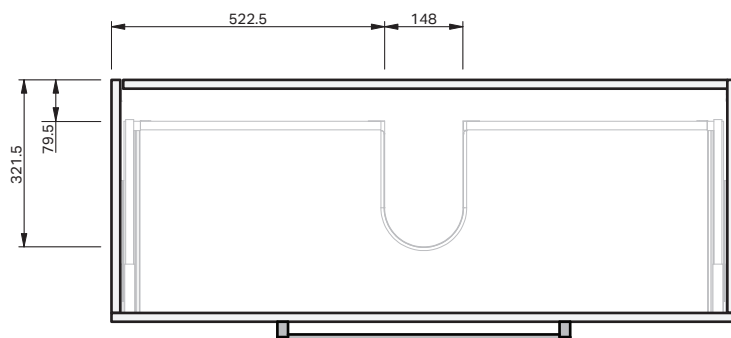

INDICATES FLOOR SURFACE -----

IMPORTANT NOTE: Throughout this guide, dimensions may vary by ± 2 mm. Please read the installation manual for detailed information on installing the product. St. Michel pursues a policy of continuing improvement in design and manufacturing of its products. The right is therefore reserved to vary specifications without notice.

st.michel
BATHROOMWARE

phone (09) 837 4276 email info@stmichel.co.nz stmichel.co.nz

Portland 2Dr Floor 1200

CABINET SPECIFICATION

Product Features

Product Code	2978-W
Product Description	Portland - Floor 1200
Drawer Configuration	2 Drawer
Basin	Loop 1200, Ceramic
Overflow Configuration	Overflow provided Max tap flow rate of 15 litres / minute
Notes	Drawings depict cabinet only

st.michel
BATHROOMWARE

phone (09) 837 4276 email info@stmichel.co.nz stmichel.co.nz

Loop 1200

BASIN SPECIFICATION

Product Features

Product Code	26901
Type of basin	Console
Material of basin	Ceramic
Capacity of basin	6.5 litre
Overflow Configuration	Overflow provided Max tap flow rate of 15 litres / minute
Colour options	White Gloss