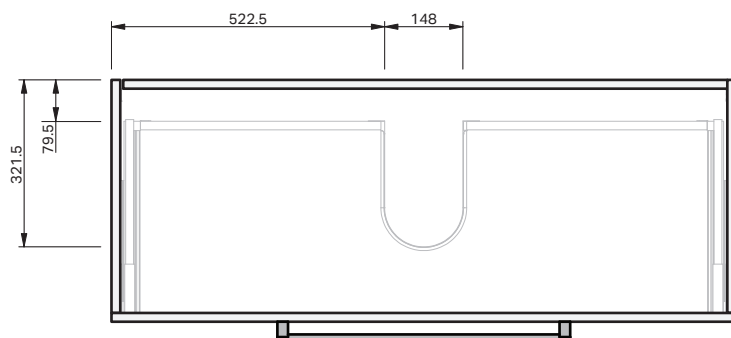

INDICATES FLOOR SURFACE -----

IMPORTANT NOTE: Throughout this guide, dimensions may vary by ± 2 mm. Please read the installation manual for detailed information on installing the product. St. Michel pursues a policy of continuing improvement in design and manufacturing of its products. The right is therefore reserved to vary specifications without notice.

st.michel
BATHROOMWARE

phone (09) 837 4276 email info@stmichel.co.nz stmichel.co.nz

Portland 2Dr Wall 1200

CABINET SPECIFICATION

Product Features

Product Code	2977-W
Product Description	Portland - Wall 1200
Drawer Configuration	2 Drawer
Basin	Loop 1200, Ceramic
Overflow Configuration	Overflow provided Max tap flow rate of 15 litres / minute
Notes	Drawings depict cabinet only

st.michel
BATHROOMWARE

phone (09) 837 4276 email info@stmichel.co.nz stmichel.co.nz

Portland 2Dr Floor 1200

CABINET SPECIFICATION

Product Features

Product Code	2978-W
Product Description	Portland - Floor 1200
Drawer Configuration	2 Drawer
Basin	Loop 1200, Ceramic
Overflow Configuration	Overflow provided Max tap flow rate of 15 litres / minute
Notes	Drawings depict cabinet only