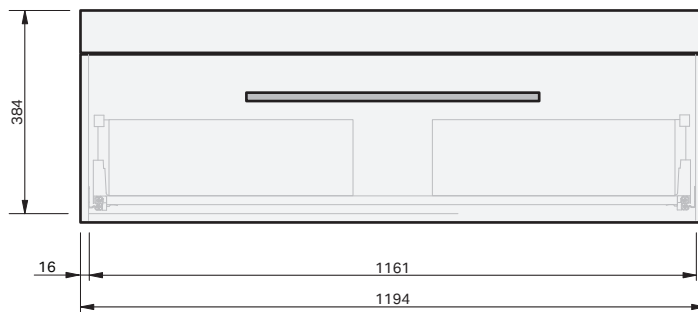

Portland 1Dr Wall 1200

CABINET SPECIFICATION

Product Features

Product Code	2976-W
Product Description	Portland - Wall 1200
Drawer Configuration	1 Drawer
Basin	Loop 1200, Ceramic
Overflow Configuration	Overflow provided Max tap flow rate of 15 litres / minute
Notes	Drawings depict cabinet only

INDICATES FLOOR SURFACE -----

IMPORTANT NOTE: Throughout this guide, dimensions may vary by ± 2 mm. Please read the installation manual for detailed information on installing the product. St. Michel pursues a policy of continuing improvement in design and manufacturing of its products. The right is therefore reserved to vary specifications without notice.

st.michel
BATHROOMWARE

phone (09) 837 4276 email info@stmichel.co.nz stmichel.co.nz

Portland 2Dr Wall 1200

CABINET SPECIFICATION

Product Features

Product Code	2977-W
Product Description	Portland - Wall 1200
Drawer Configuration	2 Drawer
Basin	Loop 1200, Ceramic
Overflow Configuration	Overflow provided Max tap flow rate of 15 litres / minute
Notes	Drawings depict cabinet only