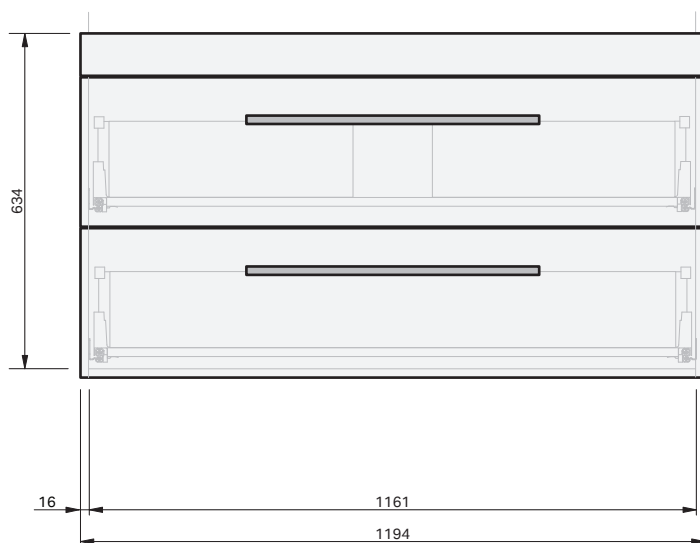

Portland 1Dr Wall 1200

CABINET SPECIFICATION

Product Features

Product Code	2976-W
Product Description	Portland - Wall 1200
Drawer Configuration	1 Drawer
Basin	Loop 1200, Ceramic
Overflow Configuration	Overflow provided Max tap flow rate of 15 litres / minute
Notes	Drawings depict cabinet only

INDICATES FLOOR SURFACE -----

IMPORTANT NOTE: Throughout this guide, dimensions may vary by ± 2 mm. Please read the installation manual for detailed information on installing the product. St. Michel pursues a policy of continuing improvement in design and manufacturing of its products. The right is therefore reserved to vary specifications without notice.

st.michel
BATHROOMWARE

phone (09) 837 4276 email info@stmichel.co.nz stmichel.co.nz

Portland 2Dr Wall 1200

CABINET SPECIFICATION

Product Features

Product Code	2977-W
Product Description	Portland - Wall 1200
Drawer Configuration	2 Drawer
Basin	Loop 1200, Ceramic
Overflow Configuration	Overflow provided Max tap flow rate of 15 litres / minute
Notes	Drawings depict cabinet only