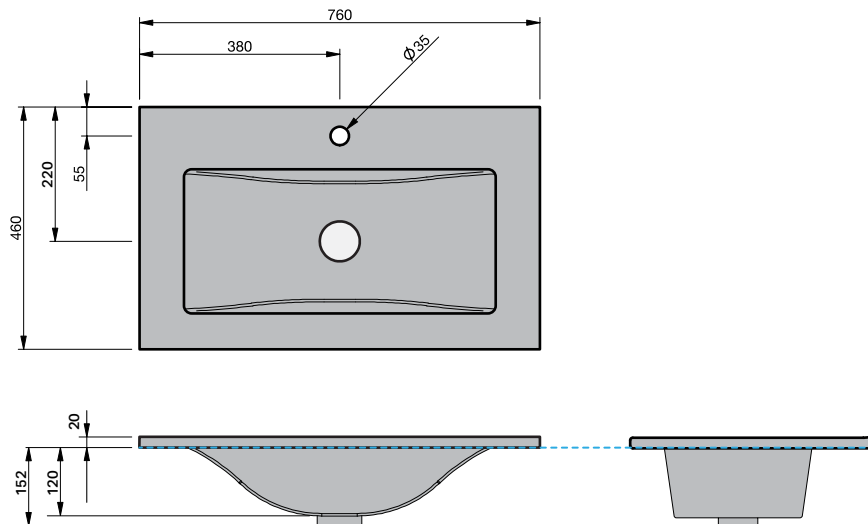

Loop 750

BASIN SPECIFICATION

Product Features

Product Code	26701
Type of basin	Console
Material of basin	Ceramic
Overflow Configuration	Overflow supplied Max tap flow rate of 9 ltrs / minute
Colour options	White Gloss

- The basin must be sealed to the top with an acetic cured silicone sealant.
- Epoxy type sealants must not be used.

INDICATES TOP SURFACE -----

IMPORTANT NOTE: Throughout this guide, dimensions may vary by ± 10 mm. Please read the installation manual for detailed information on installing the product. St. Michel pursues a policy of continuing improvement in design and manufacturing of its products. The right is therefore reserved to vary specifications without notice.