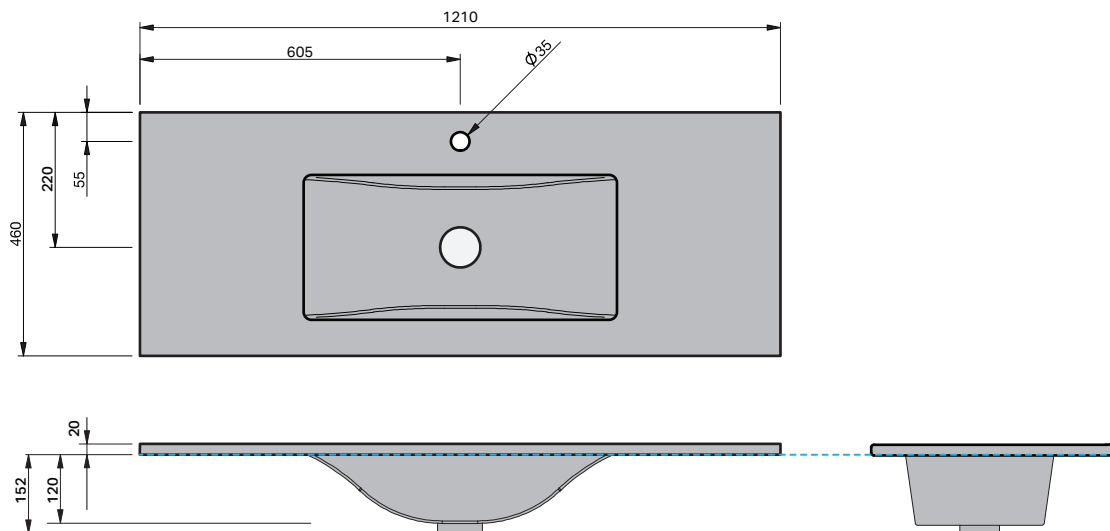

## BASIN SPECIFICATION

### Product Features

Product Code	26901
Type of basin	Console
Material of basin	Ceramic
Overflow Configuration	Overflow supplied Max tap flow rate of 9 ltrs / minute
Colour options	White Gloss

- The basin must be sealed to the top with an acetic cured silicone sealant.
- Epoxy type sealants must not be used.

INDICATES TOP SURFACE -----

**IMPORTANT NOTE:** Throughout this guide, dimensions may vary by  $\pm 10$ mm. Please read the installation manual for detailed information on installing the product. St. Michel pursues a policy of continuing improvement in design and manufacturing of its products. The right is therefore reserved to vary specifications without notice.