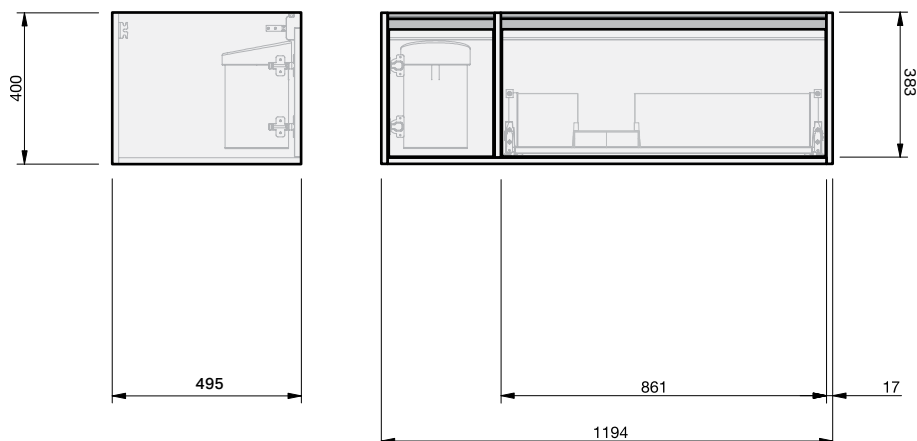

City 50

1D 1 Dr Right Wall **1200 Console**

CABINET SPECIFICATION

Product Features	
Product Code	Console Vanity / 3458
Product Description	City 50 - Wall - 1200
Drawer Configuration	1 Door 1 Drawer Right
Notes	Drawings depict cabinet only.

IMPORTANT NOTE: Throughout this guide, dimensions may vary by ± 2 mm. Please read the installation manual for detailed information on installing the product. St. Michel pursues a policy of continuing improvement in design and manufacturing of its products. The right is therefore reserved to vary specifications without notice.