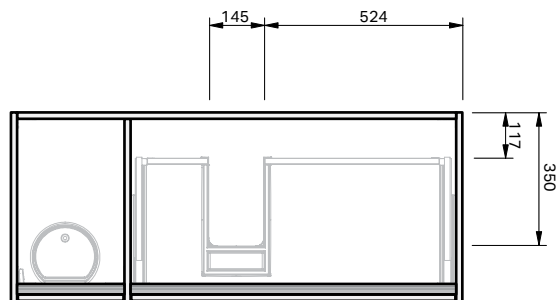

City 50

1D 1 Dr Right Wall **1200 Console**

CABINET SPECIFICATION

Product Features	
Product Code	Console Vanity / 3458
Product Description	City 50 - Wall - 1200
Drawer Configuration	1 Door 1 Drawer Right
Notes	Drawings depict cabinet only.

IMPORTANT NOTE: Throughout this guide, dimensions may vary by ± 2 mm. Please read the installation manual for detailed information on installing the product. St. Michel pursues a policy of continuing improvement in design and manufacturing of its products. The right is therefore reserved to vary specifications without notice.