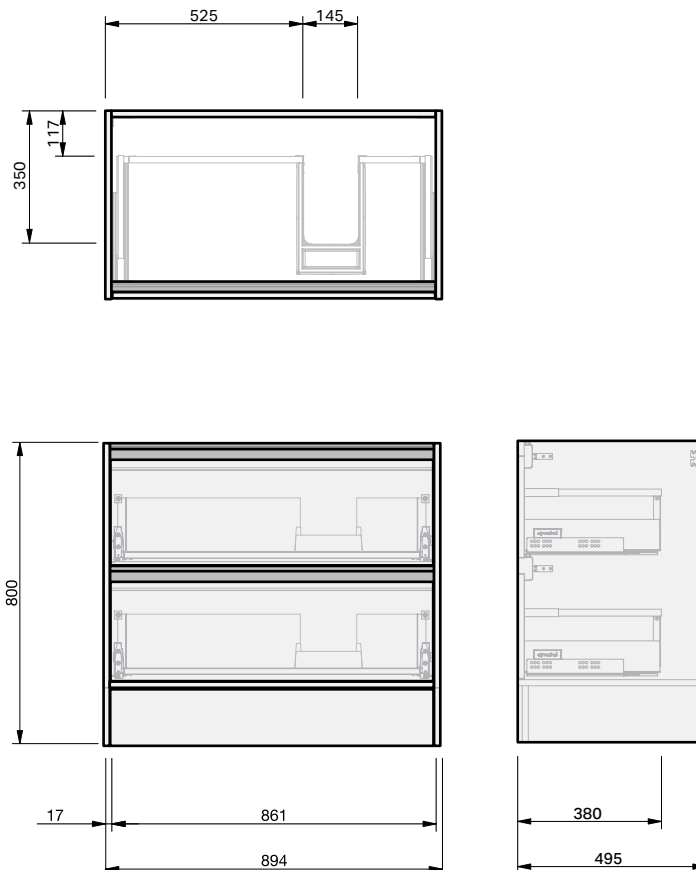

City 50

2Dr Floor 900R Console

CABINET SPECIFICATION

Product Features

Product Code	Console Vanity / 3451
Product Description	City 50 - Floor - 900R
Drawer Configuration	2 Drawer
Notes	Drawings depict cabinet only.

IMPORTANT NOTE: Throughout this guide, dimensions may vary by ± 2 mm. Please read the installation manual for detailed information on installing the product. St. Michel pursues a policy of continuing improvement in design and manufacturing of its products. The right is therefore reserved to vary specifications without notice.