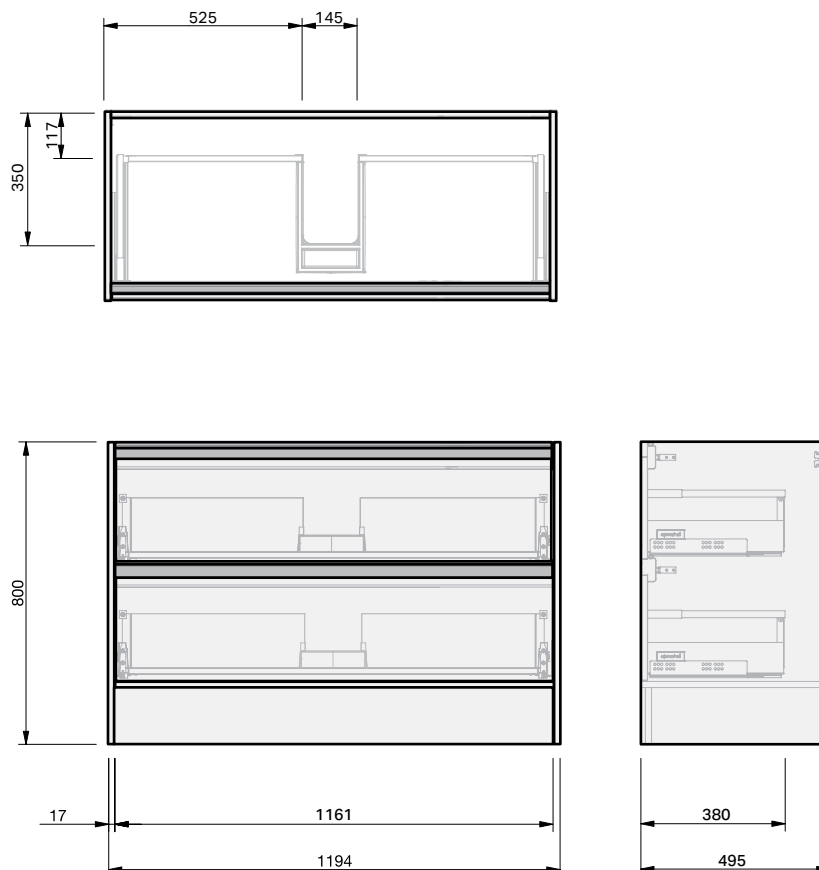

City 50 2Dr Floor 1200 Console

CABINET SPECIFICATION

Product Features

Product Code	Console Vanity / 3454
Product Description	City 50 - Floor - 1200
Drawer Configuration	2 Drawer
Notes	Drawings depict cabinet only.

IMPORTANT NOTE: Throughout this guide, dimensions may vary by ± 2 mm. Please read the installation manual for detailed information on installing the product. St. Michel pursues a policy of continuing improvement in design and manufacturing of its products. The right is therefore reserved to vary specifications without notice.