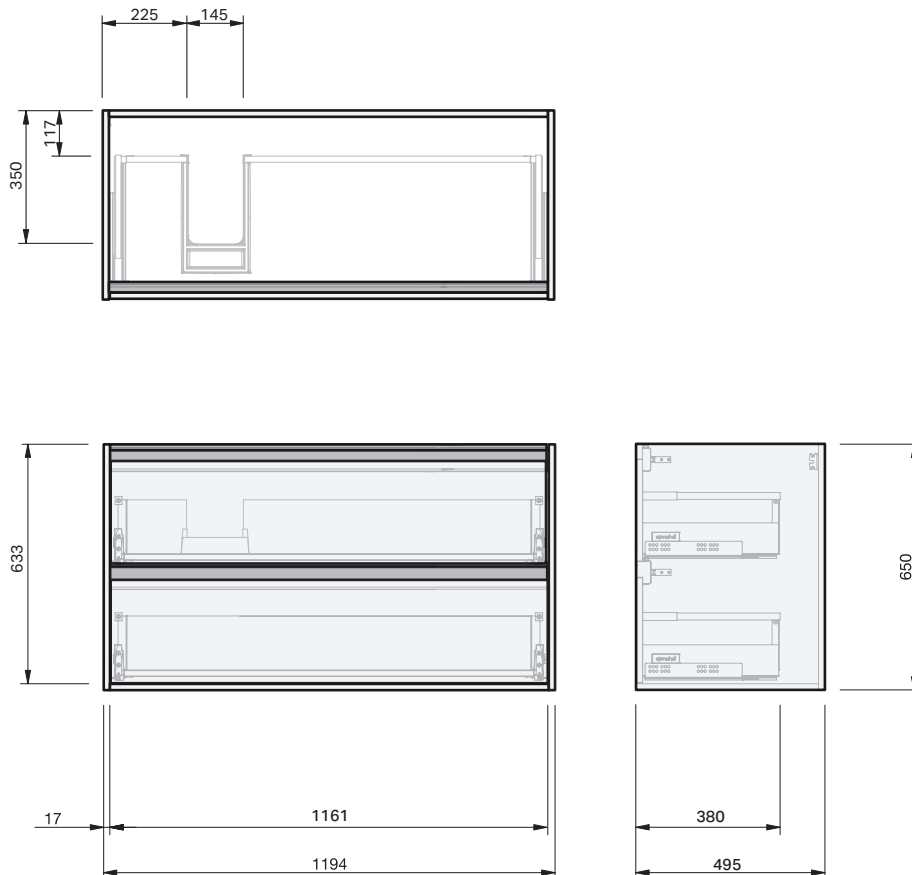

City 50 2Dr Wall 1200L Console

CABINET SPECIFICATION

Product Features

Product Code	Console Vanity / 3462
Product Description	City 50 - Wall - 1200L
Drawer Configuration	2 Drawer
Notes	Drawings depict cabinet only.

IMPORTANT NOTE: Throughout this guide, dimensions may vary by ± 2 mm. Please read the installation manual for detailed information on installing the product. St. Michel pursues a policy of continuing improvement in design and manufacturing of its products. The right is therefore reserved to vary specifications without notice.