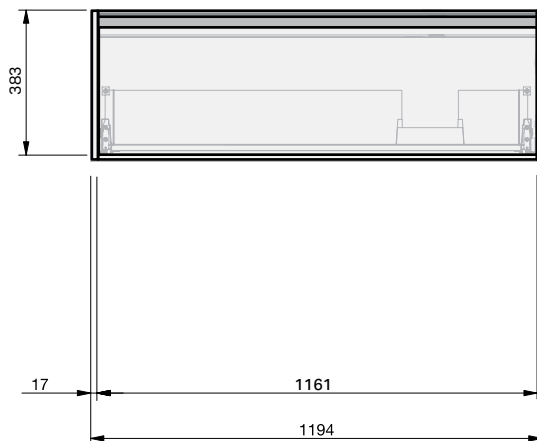

City 50

1Dr Wall 1200R Console

CABINET SPECIFICATION

Product Features

Product Code	Console Vanity / 3467
Product Description	City 50 - Wall - 1200R
Drawer Configuration	1 Drawer
Notes	Drawings depict cabinet only.

IMPORTANT NOTE: Throughout this guide, dimensions may vary by ± 2 mm. Please read the installation manual for detailed information on installing the product. St. Michel pursues a policy of continuing improvement in design and manufacturing of its products. The right is therefore reserved to vary specifications without notice.