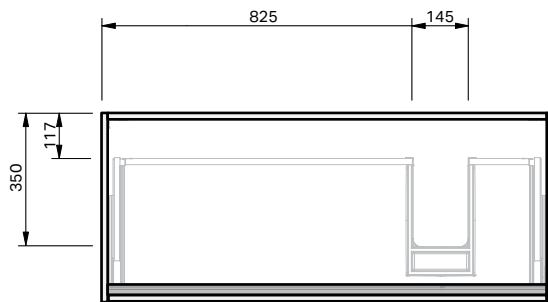

City 50

1Dr Wall 1200R Console

CABINET SPECIFICATION

Product Features

Product Code	Console Vanity / 3467
Product Description	City 50 - Wall - 1200R
Drawer Configuration	1 Drawer
Notes	Drawings depict cabinet only.

IMPORTANT NOTE: Throughout this guide, dimensions may vary by ± 2 mm. Please read the installation manual for detailed information on installing the product. St. Michel pursues a policy of continuing improvement in design and manufacturing of its products. The right is therefore reserved to vary specifications without notice.