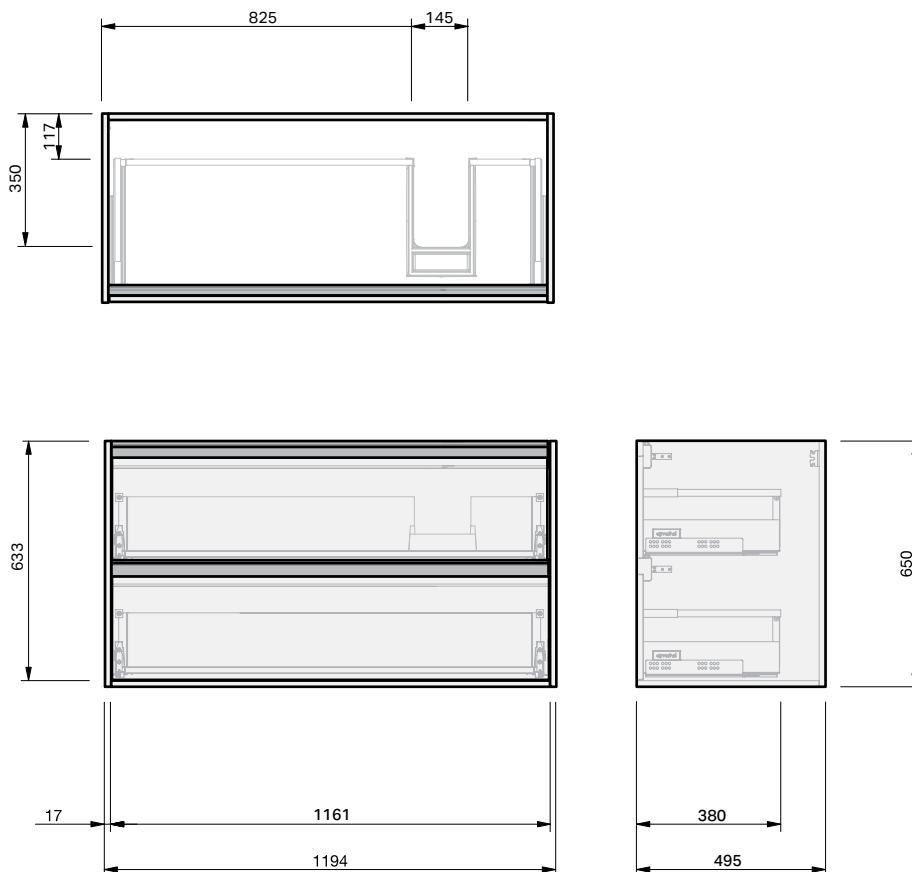

City 50 2Dr Wall **1200R Console**

CABINET SPECIFICATION

Product Features

Product Code	Console Vanity / 3468
Product Description	City 50 - Wall - 1200R
Drawer Configuration	2 Drawer
Notes	Drawings depict cabinet only.

IMPORTANT NOTE: Throughout this guide, dimensions may vary by ± 2 mm. Please read the installation manual for detailed information on installing the product. St. Michel pursues a policy of continuing improvement in design and manufacturing of its products. The right is therefore reserved to vary specifications without notice.