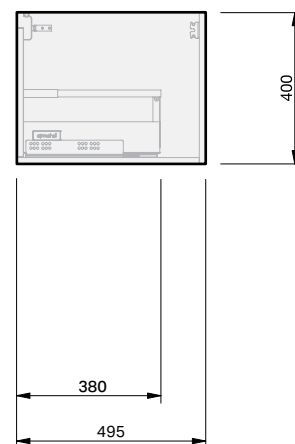

City 50

1Dr Wall **1200DB Console**

CABINET SPECIFICATION

Product Features

Product Code	Console Vanity / 3473
Product Description	City 50 - Wall - 1200DB
Drawer Configuration	1 Drawer
Notes	Drawings depict cabinet only.

IMPORTANT NOTE: Throughout this guide, dimensions may vary by ± 2 mm. Please read the installation manual for detailed information on installing the product. St. Michel pursues a policy of continuing improvement in design and manufacturing of its products. The right is therefore reserved to vary specifications without notice.