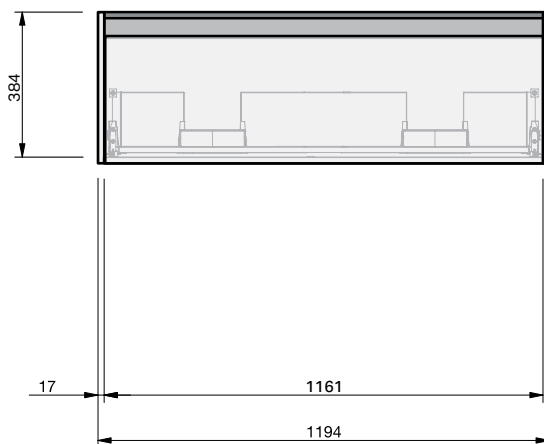

City 50

1Dr Wall **1200DB Console**

CABINET SPECIFICATION

Product Features

Product Code	Console Vanity / 3473
Product Description	City 50 - Wall - 1200DB
Drawer Configuration	1 Drawer
Notes	Drawings depict cabinet only.

IMPORTANT NOTE: Throughout this guide, dimensions may vary by ± 2 mm. Please read the installation manual for detailed information on installing the product. St. Michel pursues a policy of continuing improvement in design and manufacturing of its products. The right is therefore reserved to vary specifications without notice.