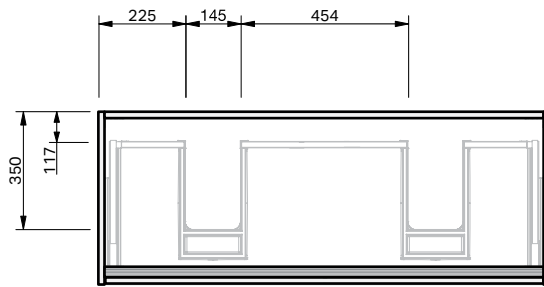

City 50

1Dr Wall **1200DB Console**

CABINET SPECIFICATION

Product Features

Product Code	Console Vanity / 3473
Product Description	City 50 - Wall - 1200DB
Drawer Configuration	1 Drawer
Notes	Drawings depict cabinet only.

IMPORTANT NOTE: Throughout this guide, dimensions may vary by ± 2 mm. Please read the installation manual for detailed information on installing the product. St. Michel pursues a policy of continuing improvement in design and manufacturing of its products. The right is therefore reserved to vary specifications without notice.