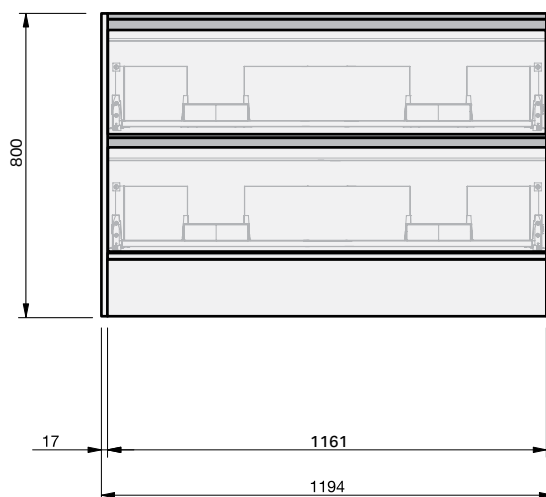

City 50

2Dr Floor 1200DB Console

CABINET SPECIFICATION

Product Features	
Product Code	Console Vanity / 3475
Product Description	City 50 - Floor - 1200DB
Drawer Configuration	2 Drawer
Notes	Drawings depict cabinet only.

IMPORTANT NOTE: Throughout this guide, dimensions may vary by ± 2 mm. Please read the installation manual for detailed information on installing the product. St. Michel pursues a policy of continuing improvement in design and manufacturing of its products. The right is therefore reserved to vary specifications without notice.