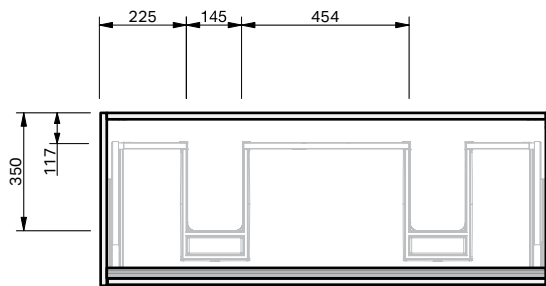

City 50

2Dr Floor 1200DB Console

CABINET SPECIFICATION

Product Features	
Product Code	Console Vanity / 3475
Product Description	City 50 - Floor - 1200DB
Drawer Configuration	2 Drawer
Notes	Drawings depict cabinet only.

IMPORTANT NOTE: Throughout this guide, dimensions may vary by ± 2 mm. Please read the installation manual for detailed information on installing the product. St. Michel pursues a policy of continuing improvement in design and manufacturing of its products. The right is therefore reserved to vary specifications without notice.