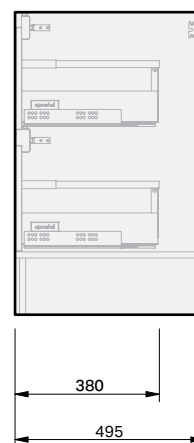

City 50

2Dr Floor 1200DB Console

CABINET SPECIFICATION

Product Features	
Product Code	Console Vanity / 3475
Product Description	City 50 - Floor - 1200DB
Drawer Configuration	2 Drawer
Notes	Drawings depict cabinet only.

IMPORTANT NOTE: Throughout this guide, dimensions may vary by ± 2 mm. Please read the installation manual for detailed information on installing the product. St. Michel pursues a policy of continuing improvement in design and manufacturing of its products. The right is therefore reserved to vary specifications without notice.