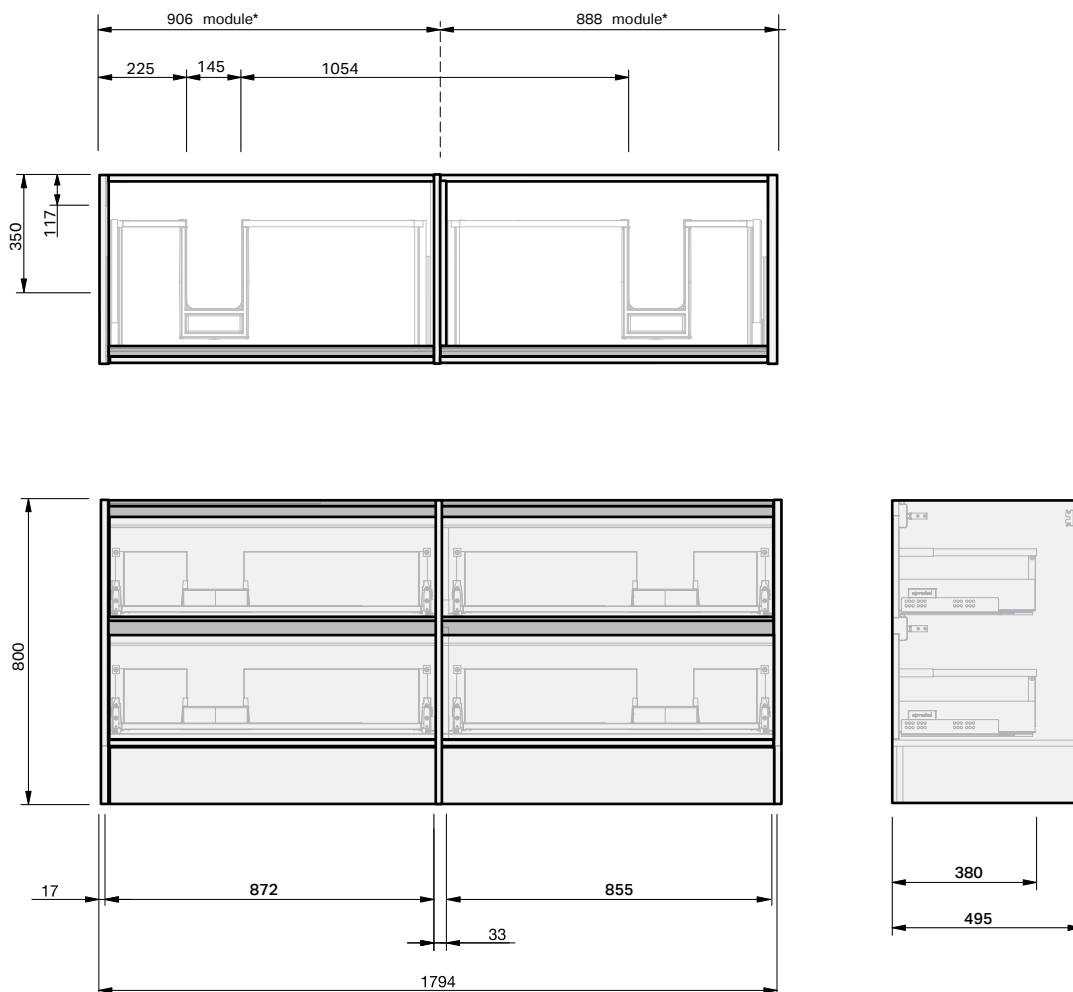

City 50 4Dr Floor 1800DB Console

CABINET SPECIFICATION

Product Features

Product Code	Console Vanity / 3484
Product Description	City 50 - Floor - 1800DB
Drawer Configuration	4 Drawer
Notes	Drawings depict cabinet only. *This cabinet is supplied in 2 modules (separate pieces assembled on site)

IMPORTANT NOTE: Throughout this guide, dimensions may vary by ± 2 mm. Please read the installation manual for detailed information on installing the product. St. Michel pursues a policy of continuing improvement in design and manufacturing of its products. The right is therefore reserved to vary specifications without notice.