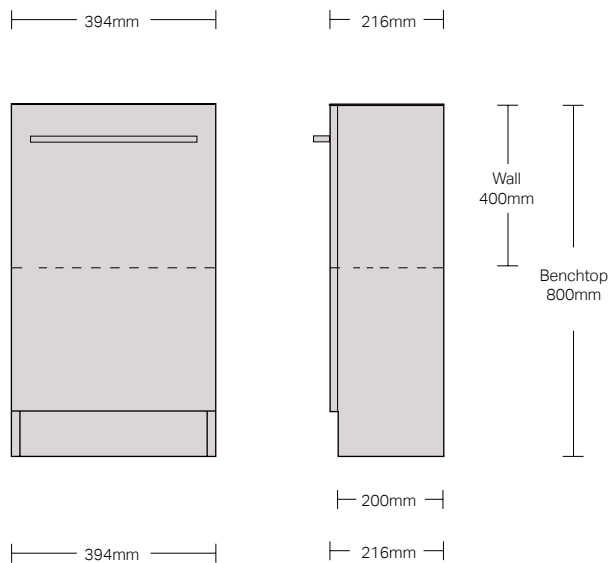

### CABINET SPECIFICATION

Wall cabinet

Floor cabinet

#### Notes

- Drawings depict cabinet only.

Front view

Side view

**IMPORTANT NOTE:** Throughout this guide, dimensions may vary by  $\pm 2$ mm. Please read the installation manual for detailed information on installing the product. St. Michel pursues a policy of continuing improvement in design and manufacturing of its products. The right is therefore reserved to vary specifications without notice.