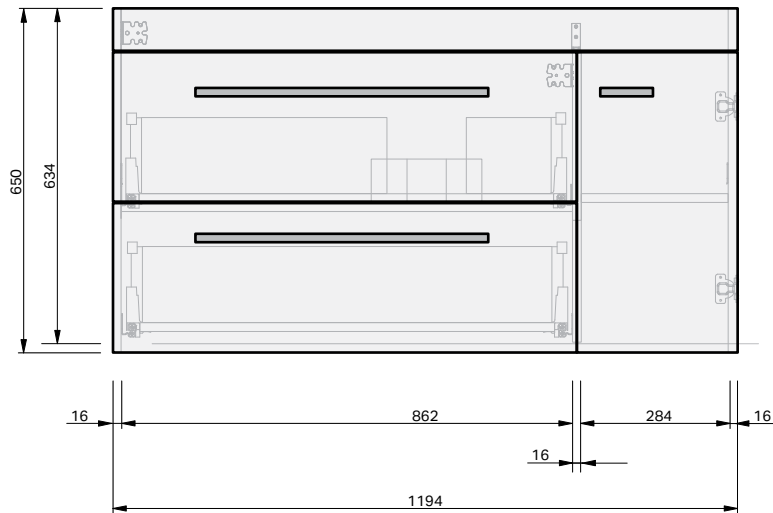

- Drawings depict cabinet only

IMPORTANT NOTE: Throughout this guide, dimensions may vary by ± 2 mm. Please read the installation manual for detailed information on installing the product. St. Michel pursues a policy of continuing improvement in design and manufacturing of its products. The right is therefore reserved to vary specifications without notice. For full installation instructions visit stmichel.co.nz.