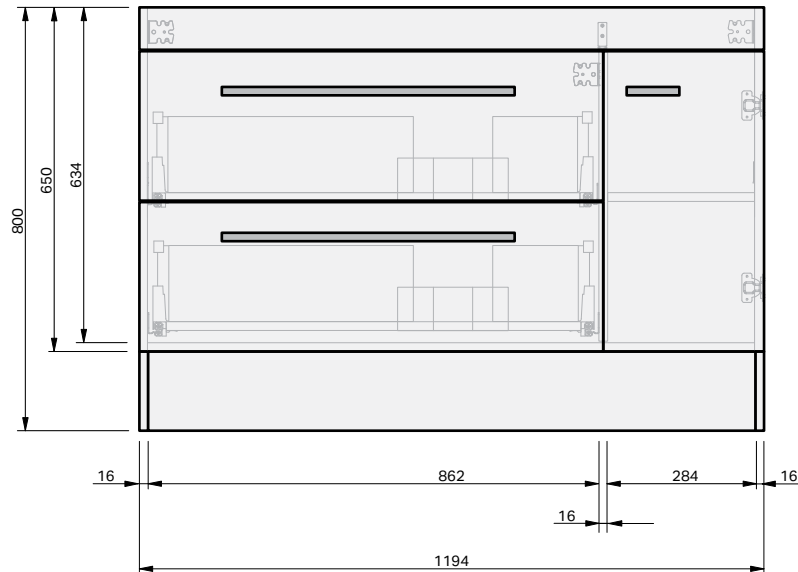

CABINET SPECIFICATION

Riva Classic - 1200 - Floor - 1 Door 2 Drawer Left

- Drawings depict cabinet only

IMPORTANT NOTE: Throughout this guide, dimensions may vary by ± 2 mm. Please read the installation manual for detailed information on installing the product. St. Michel pursues a policy of continuing improvement in design and manufacturing of its products. The right is therefore reserved to vary specifications without notice. For full installation instructions visit stmichel.co.nz.