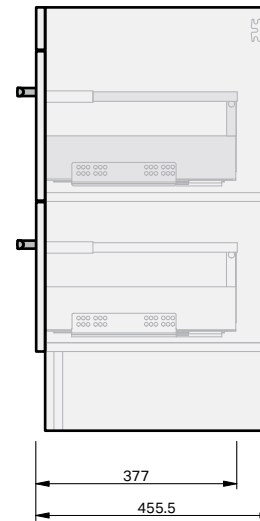

CABINET SPECIFICATION

Riva Classic - 1200 - Floor - 1 Door 2 Drawer Left

- Drawings depict cabinet only

IMPORTANT NOTE: Throughout this guide, dimensions may vary by ± 2 mm. Please read the installation manual for detailed information on installing the product. St. Michel pursues a policy of continuing improvement in design and manufacturing of its products. The right is therefore reserved to vary specifications without notice. For full installation instructions visit stmichel.co.nz.