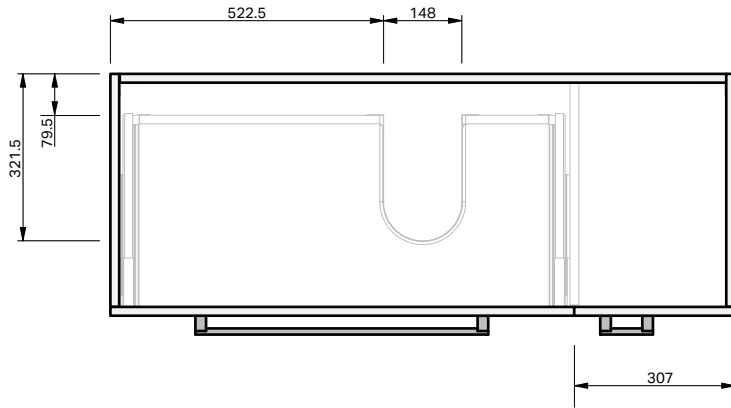

CABINET SPECIFICATION

Riva Classic - 1200 - Floor - 1 Door 2 Drawer Left

- Drawings depict cabinet only

IMPORTANT NOTE: Throughout this guide, dimensions may vary by ± 2 mm. Please read the installation manual for detailed information on installing the product. St. Michel pursues a policy of continuing improvement in design and manufacturing of its products. The right is therefore reserved to vary specifications without notice. For full installation instructions visit stmichel.co.nz.